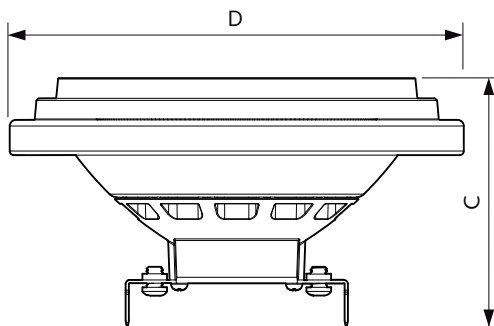

MASTER LEDspot LV AR111

電壓 (標稱)	12 V
溫度	
T 盒上限 (標稱)	80 °C
控制調光	
可調光	Yes
應用	
適合重點照明	Yes
能源消耗 kWh/1000 h	22 kWh

產品參數

完整產品碼	871869651524200
訂購產品名稱	MAS LEDspotLV D 20-100W 830 AR111 12D
EAN/UPC - 產品	8718696515242
訂購代碼	929001170608
分子 - 各件數量	1
分子 - 每一外盒內件數	6
材質編號(12NC)	929001170608
淨重 (件)	0.360 kg

二维绘图

LED D 20-100W 830 AR111 12D