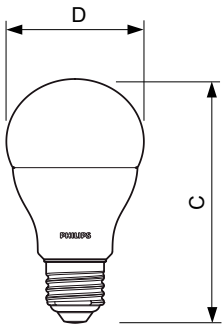

Product data

General Information	
Base	E26 [Single Contact Medium Screw]
Nominal Lifetime (Nom)	25000 h
Switching Cycle	50000X
Technical Type	9.5-60W
Light Technical	
Color Code	822-827 [tunable warm white]
Beam Angle (Nom)	250 °
Initial lumen (Nom)	800 lm
Luminous Flux (Rated) (Nom)	800 lm
Color Designation	Warm White (WW)
Correlated Color Temperature (Nom)	2200-2700 K
Luminous Efficacy (rated) (Nom)	84.20 lm/W
Color Consistency	<6
Color Rendering Index (Nom)	80
LLMF At End Of Nominal Lifetime (Nom)	70 %

Premium LED bulbs - Dimmable and features

Mechanical and Housing

Bulb Finish Frosted (FR)

Product Data

Order product name BC9.5A19/AMB/822-827 DIM 120V
 EAN/UPC - Product 046677455811
 Order code 455816

Numerator - Quantity Per Pack 1
 Numerator - Packs per outer box 4
 Material Nr. (12NC) 929001184003
 Net Weight (Piece) 0.130 kg

Dimensional drawing

Bulb A19 120V 9.5W-60W 800lm 2700K E26 D

Product	D	C
BC9.5A19/AMB/822-827 DIM 120V	61.4 mm	109.8 mm

Photometric data

LEDlamps, A19 9.5W-60W 2200-2700K 800lm

Premium LED bulbs - Dimmable and features