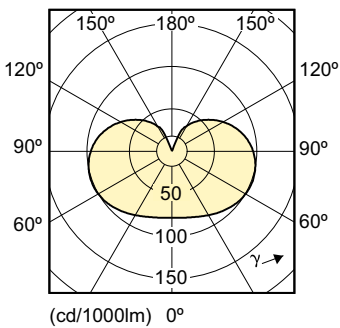

Product data

General Information	
Base	E26 [Single Contact Medium Screw]
Nominal Lifetime (Nom)	25000 h
Switching Cycle	50000X
Technical Type	9.5-60W
Light Technical	
Color Code	822-827 [tunable warm white]
Beam Angle (Nom)	250 °
Initial lumen (Nom)	800 lm
Luminous Flux (Rated) (Nom)	800 lm
Color Designation	Warm White (WW)
Correlated Color Temperature (Nom)	2200-2700 K
Luminous Efficacy (rated) (Nom)	84.20 lm/W
Color Consistency	<6
Color Rendering Index (Nom)	80
LLMF At End Of Nominal Lifetime (Nom)	70 %

Dimensional drawing

Bulb A19 120V 9.5W-60W 800lm 2700K E26 D

Product	D	C
BC9.5A19/AMB/822-827 DIM 120V	61.4 mm	109.8 mm

Photometric data

LEDlamps, A19 9.5W-60W 2200-2700K 800lm

Premium LED bulbs - Dimmable and features