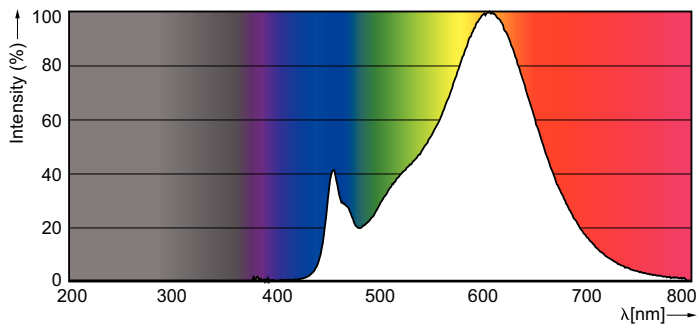

Product data

General Information	
Base	E26 [Single Contact Medium Screw]
Nominal Lifetime (Nom)	25000 h
Switching Cycle	50000X
Technical Type	9.5-60W
Light Technical	
Color Code	822-827 [tunable warm white]
Beam Angle (Nom)	250 °
Initial lumen (Nom)	800 lm
Luminous Flux (Rated) (Nom)	800 lm
Color Designation	Warm White (WW)
Correlated Color Temperature (Nom)	2200-2700 K
Luminous Efficacy (rated) (Nom)	84.20 lm/W
Color Consistency	<6
Color Rendering Index (Nom)	80
LLMF At End Of Nominal Lifetime (Nom)	70 %

Dimensional drawing

Bulb A19 120V 9.5W-60W 800lm 2700K E26 D

Product	D	C
BC9.5A19/AMB/822-827 DIM 120V	61.4 mm	109.8 mm

Photometric data

LEDlamps, A19 9.5W-60W 2200-2700K 800lm

Premium LED bulbs - Dimmable and features