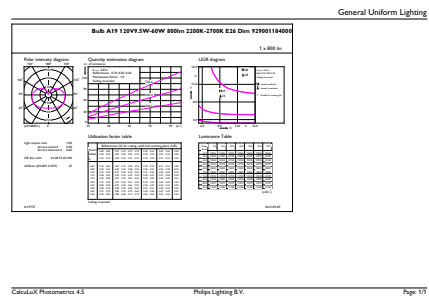

Product data

General Information	
Base	E26 [Single Contact Medium Screw]
Nominal Lifetime (Nom)	25000 h
Switching Cycle	50000X
Technical Type	9.5-60W
Light Technical	
Color Code	822-827 [tunable warm white]
Beam Angle (Nom)	250 °
Initial lumen (Nom)	800 lm
Luminous Flux (Rated) (Nom)	800 lm
Color Designation	Warm White (WW)
Correlated Color Temperature (Nom)	2200-2700 K
Luminous Efficacy (rated) (Nom)	84.20 lm/W
Color Consistency	<6
Color Rendering Index (Nom)	80
LLMF At End Of Nominal Lifetime (Nom)	70 %

Dimensional drawing

Bulb A19 120V 9.5W-60W 800lm 2700K E26 D

Product	D	C
BC9.5A19/AMB/822-827 DIM 120V	61.4 mm	109.8 mm

Photometric data

LEDlamps, A19 9.5W-60W 2200-2700K 800lm

Premium LED bulbs - Dimmable and features