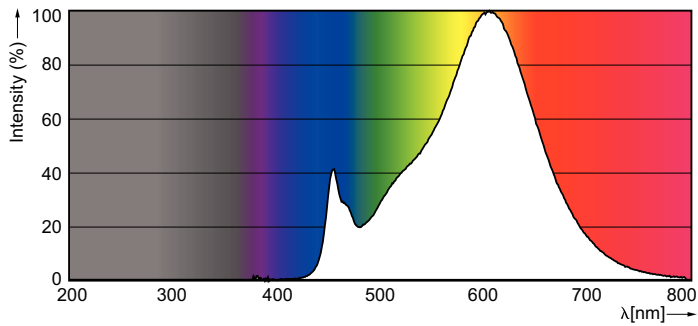

Photometric data

LEDlamps, A19 E26 2700 800lm