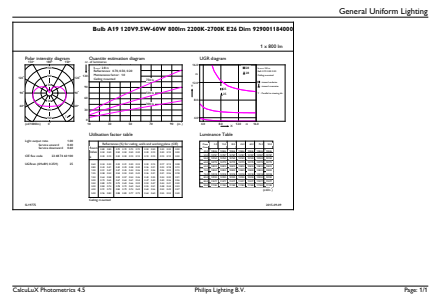

LEDlamps, A19 9.5W-60W 2200-2700K 800lm