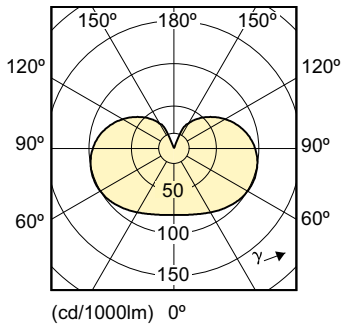

Premium LED bulbs - Dimmable and features

Photometric data

LEDlamps, A19 9.5W-60W 2200-2700K 800lm