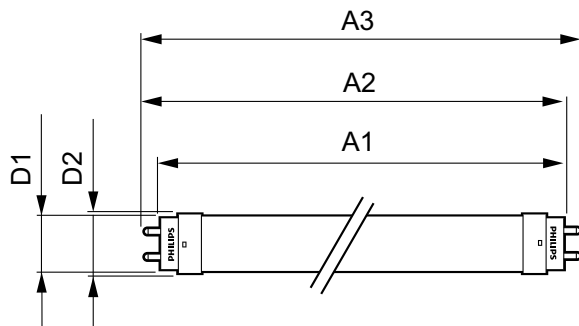

Product data

General Information		Power factor (nom.)	
Cap base	G13 [Medium Bi-Pin Fluorescent]		0.5
Main application	Industrial	Voltage (Nom)	220-240 V
Nominal lifetime (nom.)	15000 h	Temperature	
Switching cycle	50000X	T ambient (max.)	45 °C
B50L70	15000 h	T ambient (min.)	-20 °C
Light Technical		T storage (max.)	65 °C
Colour Code	740 [CCT of 4,000 K]	T storage (min.)	-40 °C
Lamp Luminous Flux 25°C EL (Nom)	1600 lm	T-Case maximum (nom.)	60 °C
Lamp Luminous Flux (Nom)	1600 lm	Controls and Dimming	
Colour Temperature, horizontal (Nom)	4000 K	Dimmable	No
Colour consistency	<7	Mechanical and Housing	
Colour Rendering Index, horiz (Nom)	73	Product length	1200 mm
LLMF at end of nominal lifetime (nom.)	70 %	Approval and Application	
Operating and Electrical		Energy efficiency label (EEL)	A+
Input frequency	50 to 60 Hz	Energy-saving product	Yes
Power (Rated) (Nom)	16 W	Suitable for accent lighting	No
Lamp current (nom.)	120 mA	Approval marks	RoHS compliance KEMA Keur certificate
Starting time (nom.)	0.5 s		
Warm-up time to 60% light (nom.)	0.5 s		

Ecofit Ledtubes T8

Energy Consumption kWh/1000 h	16 kWh
Product Data	
Full product code	871869652501200
Order product name	LEDtube 1200mm 16W 740 T8 AP C G
EAN/UPC – product	8718696525012
Order code	929001184508

Numerator – quantity per pack	1
Numerator – packs per outer box	10
Material no. (12NC)	929001184508
Net weight (piece)	0.210 kg

Dimensional drawing

TLED 1200mm 4ft T8 16W-36W 4000K G13 ND

Product	D1	D2	A1	A2	A3	C	D
LEDtube 1200mm	25.68	28 mm	1198	1205	1212	1212	27.8
16W 740 T8 AP C G	mm		mm	mm	mm	mm	mm

Photometric data

LEDtube 600mm 8W 740 T8 CN I G

LEDtube 1200mm 16W 740 T8 CN I G

LEDtube 1200mm 16W G13 T8 740 1600lm AP C G

Ecofit Ledtubes T8

Lifetime