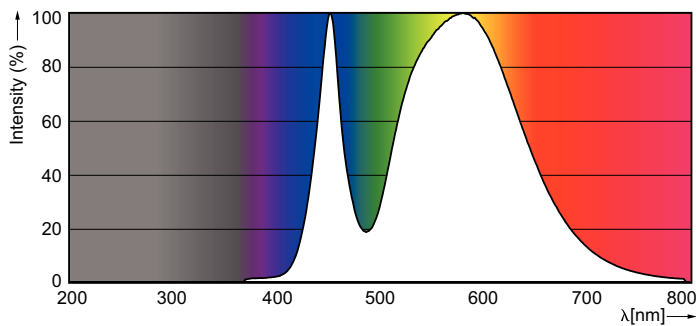

Product data

General Information		Power factor (nom.)	
Cap base	G13 [Medium Bi-Pin Fluorescent]		0.5
Main application	Industrial	Voltage (Nom)	220-240 V
Nominal lifetime (nom.)	15000 h	Temperature	
Switching cycle	50000X	T ambient (max.)	45 °C
B50L70	15000 h	T ambient (min.)	-20 °C
Light Technical		T storage (max.)	65 °C
Colour Code	740 [CCT of 4,000 K]	T storage (min.)	-40 °C
Lamp Luminous Flux 25°C EL (Nom)	1600 lm	T-Case maximum (nom.)	60 °C
Lamp Luminous Flux (Nom)	1600 lm	Controls and Dimming	
Colour Temperature, horizontal (Nom)	4000 K	Dimmable	No
Colour consistency	<7	Mechanical and Housing	
Colour Rendering Index, horiz (Nom)	73	Product length	1200 mm
LLMF at end of nominal lifetime (nom.)	70 %	Approval and Application	
Operating and Electrical		Energy efficiency label (EEL)	A+
Input frequency	50 to 60 Hz	Energy-saving product	Yes
Power (Rated) (Nom)	16 W	Suitable for accent lighting	No
Lamp current (nom.)	120 mA	Approval marks	RoHS compliance KEMA Keur certificate
Starting time (nom.)	0.5 s		
Warm-up time to 60% light (nom.)	0.5 s		

Photometric data

LEDtube 600mm 8W 740 T8 CN I G

LEDtube 1200mm 16W 740 T8 CN I G

LEDtube 1200mm 16W G13 T8 740 1600lm AP C G

Ecofit Ledtubes T8

Lifetime