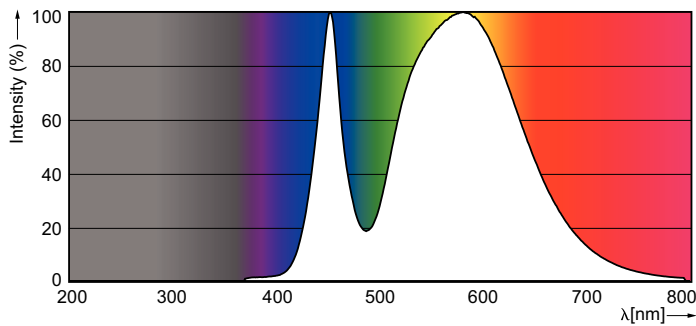

Photometric data

Ecofit LED tubes T8 Mains

Lifetime