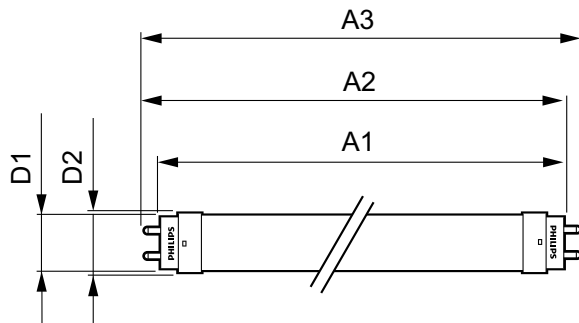

Ecofit LED tubes T8 Mains

Suitable for accent lighting	No
Energy efficiency label (EEL)	A+
Approval marks	RoHS compliance KEMA Keur certificate
Energy Consumption kWh/1000 h	16 kWh

Product Data

Full product code	871869652501200
Order product name	LEDtube 1200mm 16W 740 T8 AP C G

EAN/UPC – product	8718696525012
Order code	52501200
Numerator – quantity per pack	1
Numerator – packs per outer box	10
Material no. (12NC)	929001184508
Net weight (piece)	0.222 kg

Dimensional drawing

TLED 1200mm 4ft T8 16W-36W 4000K G13 ND