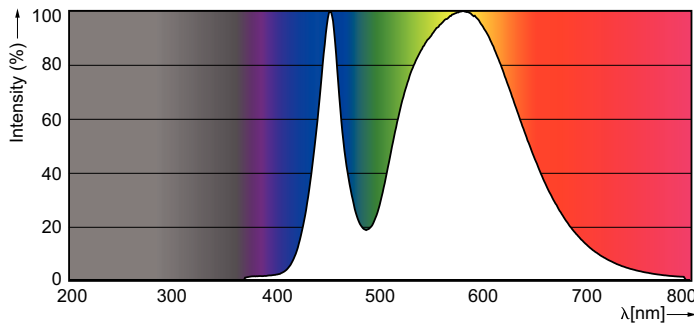

Ecofit Ledtubes T8

Energy Consumption kWh/1000 h	16 kWh
Product Data	
Full product code	871869652501200
Order product name	LEDtube 1200mm 16W 740 T8 AP C G
EAN/UPC - Product	8718696525012
Order code	929001184508

Numerator - Quantity Per Pack	1
Numerator - Packs per outer box	10
Material Nr. (12NC)	929001184508
Net Weight (Piece)	0.210 kg

Dimensional drawing

Product	D1	D2	A1	A2	A3	C	D
LEDtube 1200mm	25.68	28 mm	1198	1205	1212	1212	27.8
16W 740 T8 AP C G	mm		mm	mm	mm	mm	mm

Photometric data

LEDtube 1200mm 16W 740 T8 CN I G