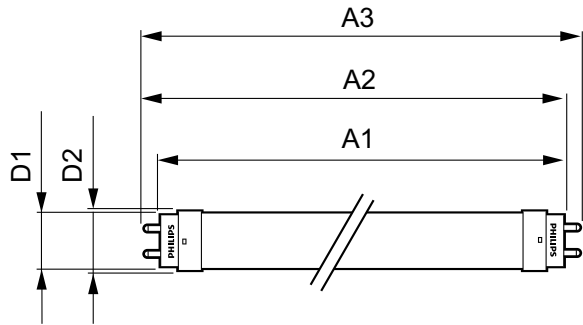

Product data

General Information		Power Factor (Nom)	
Cap-Base	G13 [Medium Bi-Pin Fluorescent]		0.5
Main Application	Industrial	Voltage (Nom)	220-240 V
Nominal Lifetime (Nom)	15000 h	Temperature	
Switching Cycle	50000X	T-Ambient (Max)	45 °C
B50L70	15000 h	T-Ambient (Min)	-20 °C
Light Technical		T-Storage (Max)	65 °C
Color Code	740 [CCT of 4000K]	T-Storage (Min)	-40 °C
Luminous Flux (Nom)	1600 lm	T-Case Maximum (Nom)	60 °C
Luminous Flux (Rated) (Nom)	1600 lm	Controls and Dimming	
Correlated Color Temperature (Nom)	4000 K	Dimmable	No
Color Consistency	<7	Mechanical and Housing	
Color Rendering Index (Nom)	73	Product Length	1200 mm
LLMF At End Of Nominal Lifetime (Nom)	70 %	Approval and Application	
Operating and Electrical		Energy Efficiency Label (EEL)	A+
Input Frequency	50 to 60 Hz	Energy Saving Product	Yes
Power (Rated) (Nom)	16 W	Suitable For Accent Lighting	No
Lamp Current (Nom)	120 mA	Approval Marks	RoHS compliance KEMA Keur certificate
Starting Time (Nom)	0.5 s		
Warm Up Time to 60% Light (Nom)	0.5 s		

Ecofit Ledtubes T8

Energy Consumption kWh/1000 h	16 kWh
Product Data	
Full product code	871869652501200
Order product name	LEDtube 1200mm 16W 740 T8 AP C G
EAN/UPC - Product	8718696525012
Order code	929001184508

Numerator - Quantity Per Pack	1
Numerator - Packs per outer box	10
Material Nr. (12NC)	929001184508
Net Weight (Piece)	0.210 kg

Dimensional drawing

TLED 1200mm 4ft T8 16W-36W 4000K G13 ND

Product	D1	D2	A1	A2	A3	C	D
LEDtube 1200mm	25.68	28 mm	1198	1205	1212	1212	27.8
16W 740 T8 AP C G	mm		mm	mm	mm	mm	mm

Photometric data

LEDtube 1200mm 16W 740 T8 CN I G

Ecofit Ledtubes T8

Lifetime

LEDtube 16W G13 740 T8 AP I G

LEDtube 16W G13 740 T8 AP I G

LEDtube 16W G13 740 T8 AP I G

LEDtube 16W G13 740 T8 AP I G