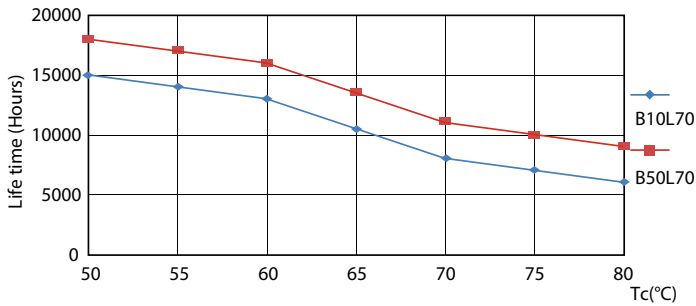

Life Expectancy Diagram - LEDtube 1200mm 16W 740 T8 AP I G