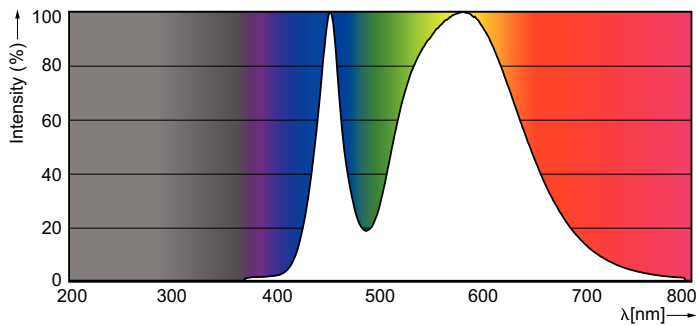

Spectral Power Distribution Colour - LEDtube 1200mm 16W 740 T8 AP I G