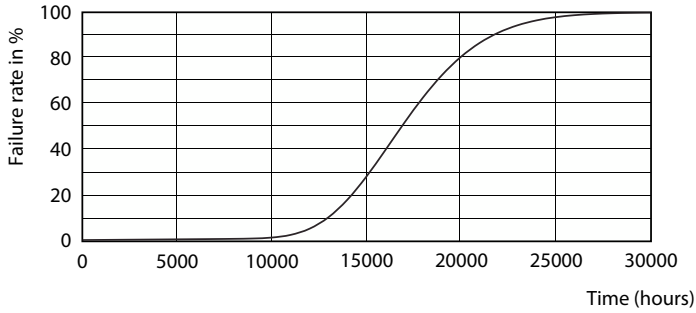

Essential LEDtube

Lifetime

Life Expectancy Diagram - LEDtube 1200mm 16W 740 T8 AP I G