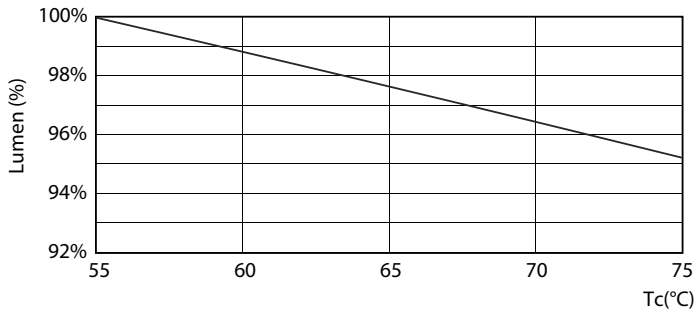

Lumen Maintenance Diagram - LEDtube 1200mm 16W 740 T8 AP I G