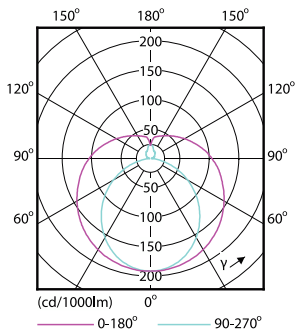

Product data

General Information		Temperature	
Cap-Base	G13 [Medium Bi-Pin Fluorescent]	Warm-up time to 60% light	0.5 s
Nominal lifetime	15,000 hour(s)	Power Factor (Fraction)	0.5
Switching Cycle	50,000	Voltage (Nom)	220-240 V
Lighting Technology	LED	Temperature	
EU RoHS compliant	Yes	Ambient temperature range	-20 °C to 45 °C
Light Technical		T-Case Maximum (Nom)	60 °C
Color Code	740 [CCT of 4000K]	Controls and Dimming	
Beam Angle (Nom)	240 degree(s)	Dimmable	No
Luminous Flux	1,600 lm	Mechanical and Housing	
Color Designation	Cool White (CW)	Product Length	1,200 mm
Correlated Color Temperature (Nom)	4000 K	Bulb Shape	T8
Luminous Efficacy (rated) (Nom)	100.00 lm/W	Approval and Application	
Color Consistency	<7	Energy Saving Product	Yes
Color rendering index (CRI)	73	Suitable For Accent Lighting	No
LLMF At End Of Nominal Lifetime (Nom)	70 %	Approval Marks	RoHS compliance KEMA Keur certificate
Operating and Electrical		Energy Consumption kWh/1000 h	16 kWh
Line Frequency	50 to 60 Hz	Product Data	
Input Frequency	50 to 60 Hz	Order product name	LEDtube 1200mm 16W 740 T8 AP I G
Power Consumption	16 W		
Starting Time (Nom)	0.5 s		

Dimensional drawing

Product	D1	D2	A1	A2	A3	C	D
LEDtube 1200mm	25.68	28 mm	1,198	1,205	1,212	1,212	27.8
16W 740 T8 AP I G	mm		mm	mm	mm	mm	mm

Photometric data

Light Distribution Diagram - LEDtube 1200mm 16W 740 T8 AP I G