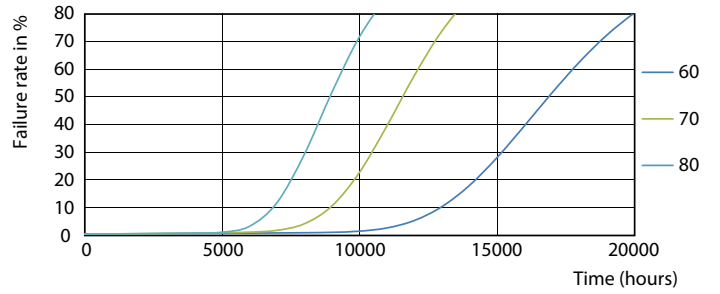

Essential LEDtube

Lifetime

Life Expectancy Diagram - LEDtube 1200mm 16W 740 T8 AP I G