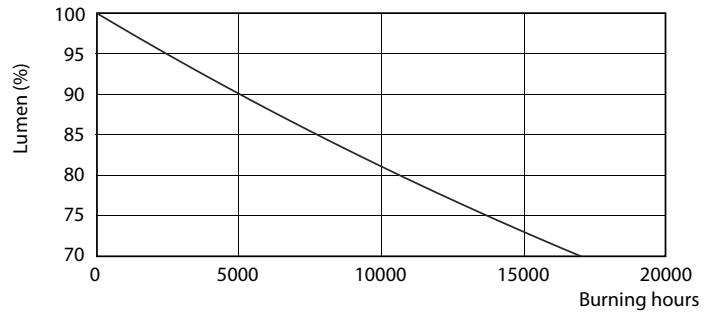

Life Expectancy Diagram - LEDtube 1200mm 16W 740 T8 AP I G

Lumen Maintenance Diagram - LEDtube 1200mm 16W 740 T8 AP I G