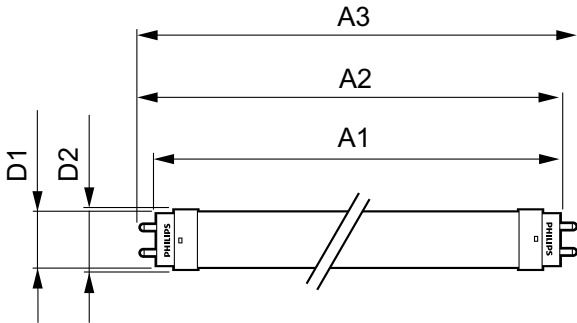

Product data

General Information		Voltage (Nom)	
Cap base	G13 [Medium Bi-Pin Fluorescent]	220-240 V	
Main application	Industrial	Temperature	
Nominal lifetime (nom.)	15000 h	T ambient (max.)	45 °C
Switching cycle	50000X	T ambient (min.)	-20 °C
B50L70	15000 h	T storage (max.)	65 °C
		T storage (min.)	-40 °C
Light Technical		T-Case maximum (nom.)	60 °C
Colour Code	740 [CCT of 4,000 K]	Controls and Dimming	
Lamp Luminous Flux 25°C EL (Nom)	1600 lm	Dimmable	No
Lamp Luminous Flux (Nom)	1600 lm	Mechanical and Housing	
Colour Temperature, horizontal (Nom)	4000 K	Product length	1200 mm
Colour consistency	<7	Approval and Application	
Colour Rendering Index, horiz (Nom)	73	Energy efficiency label (EEL)	A+
LLMF at end of nominal lifetime (nom.)	70 %	Energy-saving product	Yes
Operating and Electrical		Suitable for accent lighting	No
Input frequency	50 to 60 Hz	Approval marks	RoHS compliance KEMA Keur certificate
Power (Rated) (Nom)	16 W	Energy Consumption kWh/1000 h	16 kWh
Lamp current (nom.)	130 mA		
Starting time (nom.)	0.5 s		
Warm-up time to 60% light (nom.)	0.5 s		
Power factor (nom.)	0.5		

Essential LEDtube

Product Data

Full product code	871869659996900
Order product name	LEDtube 1200mm 16W 740 T8 AP I G
EAN/UPC – product	8718696599969
Order code	59996900
Numerator – quantity per pack	1

Numerator – packs per outer box	20
Material no. (12NC)	929001184538
Net weight (piece)	0.222 kg

Dimensional drawing

TLED 1200mm 4ft T8 16W-36W 4000K G13 ND

Product	D1	D2	A1	A2	A3	C	D
LEDtube 1200mm	25.68	28 mm	1198	1205	1212	1212	27.8
16W 740 T8 AP I G	mm		mm	mm	mm	mm	mm

Photometric data

LEDtube 600mm 8W 740 T8 CN I G