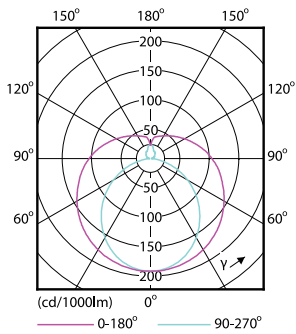

Product data

General Information		Voltage (Nom)	
Cap base	G13 [Medium Bi-Pin Fluorescent]	220-240 V	
Main application	Industrial	Temperature	
Nominal lifetime (nom.)	15000 h	T ambient (max.)	45 °C
Switching cycle	50000X	T ambient (min.)	-20 °C
B50L70	15000 h	T storage (max.)	65 °C
		T storage (min.)	-40 °C
Light Technical		T-Case maximum (nom.)	60 °C
Colour Code	740 [CCT of 4,000 K]	Controls and Dimming	
Lamp Luminous Flux 25°C EL (Nom)	1600 lm	Dimmable	No
Lamp Luminous Flux (Nom)	1600 lm	Mechanical and Housing	
Colour Temperature, horizontal (Nom)	4000 K	Product length	1200 mm
Colour consistency	<7	Approval and Application	
Colour Rendering Index, horiz (Nom)	73	Energy efficiency label (EEL)	A+
LLMF at end of nominal lifetime (nom.)	70 %	Energy-saving product	Yes
Operating and Electrical		Suitable for accent lighting	No
Input frequency	50 to 60 Hz	Approval marks	RoHS compliance KEMA Keur certificate
Power (Rated) (Nom)	16 W	Energy Consumption kWh/1000 h	16 kWh
Lamp current (nom.)	130 mA		
Starting time (nom.)	0.5 s		
Warm-up time to 60% light (nom.)	0.5 s		
Power factor (nom.)	0.5		

Dimensional drawing

TLED 1200mm 4ft T8 16W-36W 4000K G13 ND

Product	D1	D2	A1	A2	A3	C	D
LEDtube 1200mm	25.68	28 mm	1198	1205	1212	1212	27.8
16W 740 T8 AP I G	mm		mm	mm	mm	mm	mm

Photometric data

LEDtube 600mm 8W 740 T8 CN I G