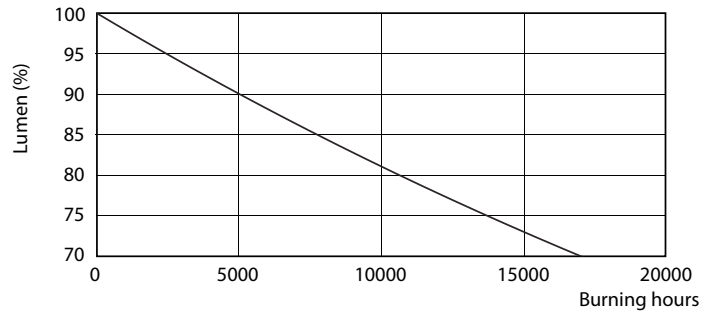

Life Expectancy Diagram - LEDtube 1200mm 16W 740 T8 AP I G

Lumen Maintenance Diagram - LEDtube 1200mm 16W 740 T8 AP I G