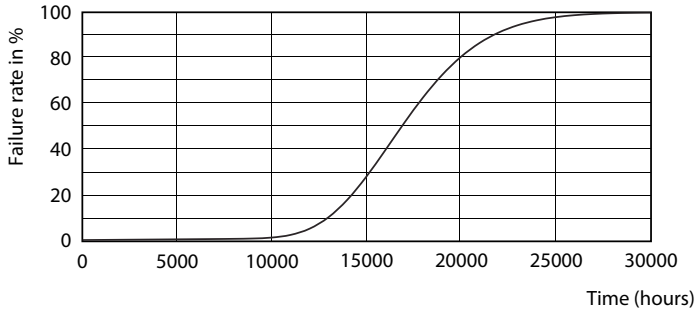

Essential LEDtube

Lifetime

LEDtube 16W G13 740 T8 AP I G