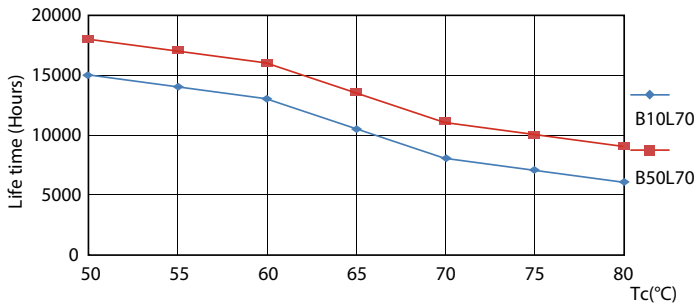

Product data

General Information		Temperature	
Cap-Base	G13 [Medium Bi-Pin Fluorescent]	Warm-up time to 60% light	0.5 s
Nominal lifetime	15,000 hour(s)	Power Factor (Fraction)	0.5
Switching Cycle	50,000	Voltage (Nom)	220-240 V
Lighting Technology	LED	Temperature	
EU RoHS compliant	Yes	Ambient temperature range	-20 °C to 45 °C
Light Technical		T-Case Maximum (Nom)	60 °C
Color Code	740 [CCT of 4000K]	Controls and Dimming	
Beam Angle (Nom)	240 degree(s)	Dimmable	No
Luminous Flux	1,600 lm	Mechanical and Housing	
Color Designation	Cool White (CW)	Product Length	1,200 mm
Correlated Color Temperature (Nom)	4000 K	Bulb Shape	T8
Luminous Efficacy (rated) (Nom)	100.00 lm/W	Approval and Application	
Color Consistency	<7	Energy Saving Product	Yes
Color rendering index (CRI)	73	Suitable For Accent Lighting	No
LLMF At End Of Nominal Lifetime (Nom)	70 %	Approval Marks	RoHS compliance KEMA Keur certificate
Operating and Electrical		Energy Consumption kWh/1000 h	16 kWh
Line Frequency	50 to 60 Hz	Product Data	
Input Frequency	50 to 60 Hz	Order product name	LEDtube 1200mm 16W 740 T8 AP I G
Power Consumption	16 W		
Starting Time (Nom)	0.5 s		

General uniform lighting - LEDtube 1200mm 16W 740 T8 AP I G

Spectral Power Distribution Colour - LEDtube 1200mm 16W 740 T8 AP I G

Essential LEDtube

Lifetime

Life Expectancy Diagram - LEDtube 1200mm 16W 740 T8 AP I G