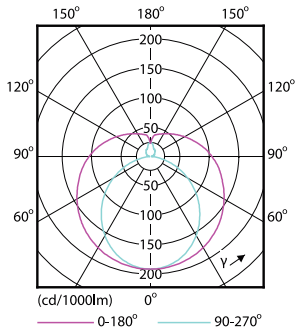

Product data

General information		Voltage (Nom)	
Cap-Base	G13 [Medium Bi-Pin Fluorescent]	220-240 V	
EU RoHS compliant	Yes	Temperature	
Nominal Lifetime (Nom)	15000 h	T-Ambient (Max)	45 °C
Switching Cycle	50000X	T-Ambient (Min)	-20 °C
Light technical		T-Storage (Max)	65 °C
Color Code	740 [CCT of 4000K]	T-Storage (Min)	-40 °C
Beam Angle (Nom)	240 °	T-Case Maximum (Nom)	60 °C
Luminous Flux (Nom)	1600 lm	Controls and dimming	
Color Designation	Cool White (CW)	Dimmable	No
Correlated Color Temperature (Nom)	4000 K	Mechanical and housing	
Luminous Efficacy (rated) (Nom)	100.00 lm/W	Product Length	1200 mm
Color Consistency	<7	Bulb Shape	Tube, double-ended
Color Rendering Index (Nom)	73	Approval and application	
LLMF At End Of Nominal Lifetime (Nom)	70 %	Energy Saving Product	Yes
Operating and electrical		Suitable For Accent Lighting	No
Input Frequency	50 to 60 Hz	Approval Marks	RoHS compliance KEMA Keur certificate
Power (Nom)	16 W	Energy Consumption kWh/1000 h	16 kWh
Starting Time (Nom)	0.5 s		
Warm Up Time to 60% Light (Nom)	0.5 s		
Power Factor (Nom)	0.5		

Dimensional drawing

LEDtube 1200mm 16W 740 T8 AP I G

Product	D1	D2	A1	A2	A3	C	D
LEDtube 1200mm 16W 740 T8 AP I G	25.68 mm	28 mm	1198 mm	1205 mm	1212 mm	1212 mm	27.8 mm

Photometric data

LEDtube 600mm 8W 740 T8 CN I G