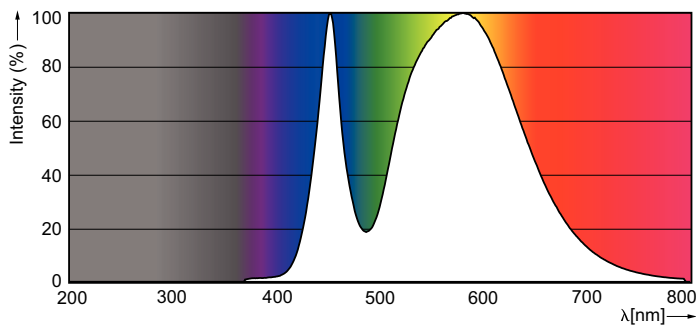

LEDtube 1200mm 16W G13 T8 740 1600lm AP C G