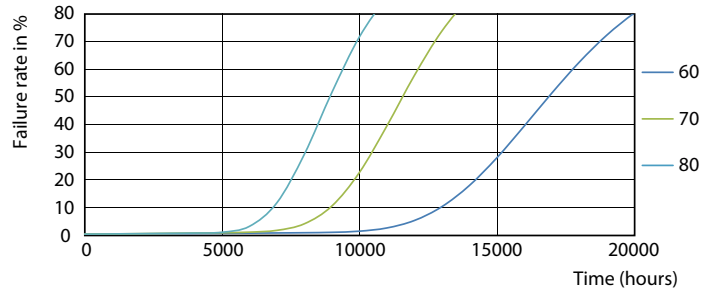

Essential LEDtube

Lifetime

LEDtube 16W G13 740 T8 AP I G