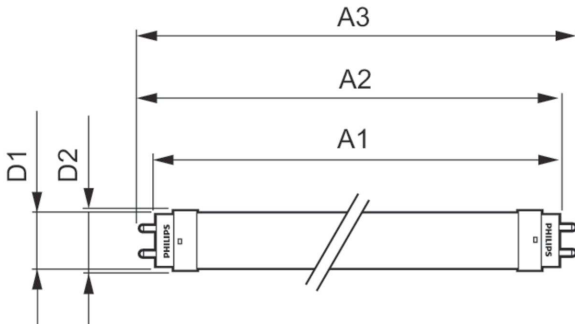

Product data

General information		Voltage (Nom)	
Cap-Base	G13 [Medium Bi-Pin Fluorescent]	220-240 V	
EU RoHS compliant	Yes	Temperature	
Nominal Lifetime (Nom)	15000 h	T-Ambient (Max)	45 °C
Switching Cycle	50000X	T-Ambient (Min)	-20 °C
Light technical		T-Storage (Max)	65 °C
Color Code	740 [CCT of 4000K]	T-Storage (Min)	-40 °C
Beam Angle (Nom)	240 °	T-Case Maximum (Nom)	60 °C
Luminous Flux (Nom)	1600 lm	Controls and dimming	
Color Designation	Cool White (CW)	Dimmable	No
Correlated Color Temperature (Nom)	4000 K	Mechanical and housing	
Luminous Efficacy (rated) (Nom)	100.00 lm/W	Product Length	1200 mm
Color Consistency	<7	Bulb Shape	Tube, double-ended
Color Rendering Index (Nom)	73	Approval and application	
LLMF At End Of Nominal Lifetime (Nom)	70 %	Energy Saving Product	Yes
Operating and electrical		Suitable For Accent Lighting	No
Input Frequency	50 to 60 Hz	Approval Marks	RoHS compliance KEMA Keur certificate
Power (Nom)	16 W	Energy Consumption kWh/1000 h	16 kWh
Starting Time (Nom)	0.5 s		
Warm Up Time to 60% Light (Nom)	0.5 s		
Power Factor (Nom)	0.5		

Essential LEDtube

Product data

Full product code	871869659996900
Order product name	LEDtube 1200mm 16W 740 T8 AP I G
EAN/UPC - Product	8718696599969
Order code	929001184538

Numerator - Quantity Per Pack	1
Numerator - Packs per outer box	20
Material Nr. (12NC)	929001184538

Dimensional drawing

LEDtube 1200mm 16W 740 T8 AP I G

Product	D1	D2	A1	A2	A3	C	D
LEDtube 1200mm 16W 740 T8 AP I G	25.68 mm	28 mm	1198 mm	1205 mm	1212 mm	1212 mm	27.8 mm

Photometric data

LEDtube 600mm 8W 740 T8 CN I G