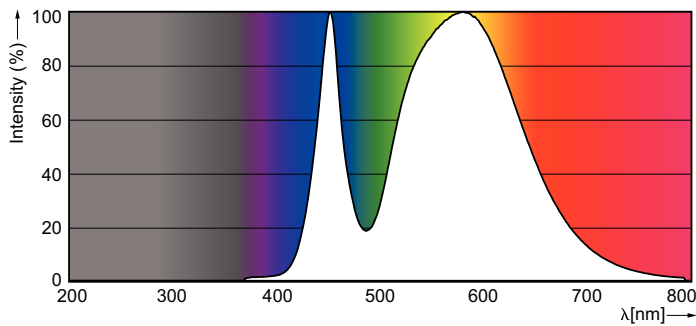

LEDtube 1200mm 16W G13 T8 740 1600lm AP C G