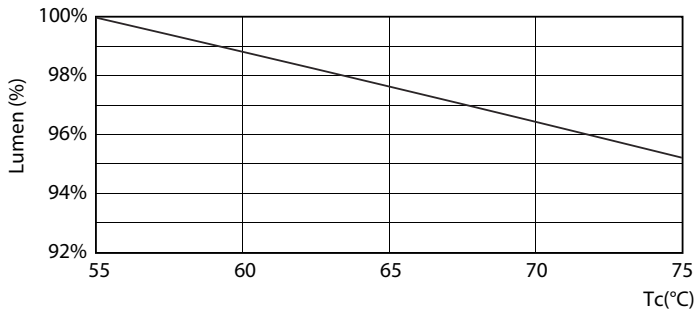

Lumen Maintenance Diagram - LEDtube 1200mm 16W 740 T8 AP I G