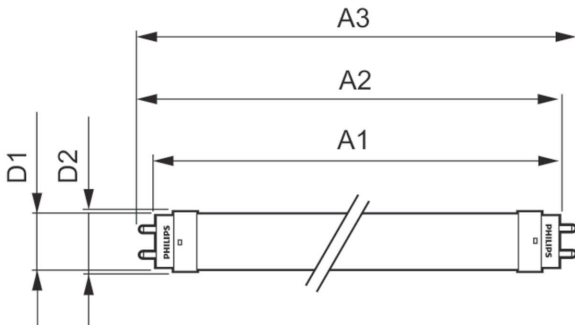

Essential LEDtube

Product Data

Full product code	871869659996900
Order product name	LEDtube 1200mm 16W 740 T8 AP I G
EAN/UPC - Product	8718696599969
Order code	929001184538
Numerator - Quantity Per Pack	1

Numerator - Packs per outer box	20
Material Nr. (12NC)	929001184538
Net Weight (Piece)	0.222 kg

Dimensional drawing

TLED 1200mm 4ft T8 16W-36W 4000K G13 ND

Product	D1	D2	A1	A2	A3	C	D
LEDtube 1200mm	25.68	28 mm	1198	1205	1212	1212	27.8
16W 740 T8 AP I G	mm		mm	mm	mm	mm	mm