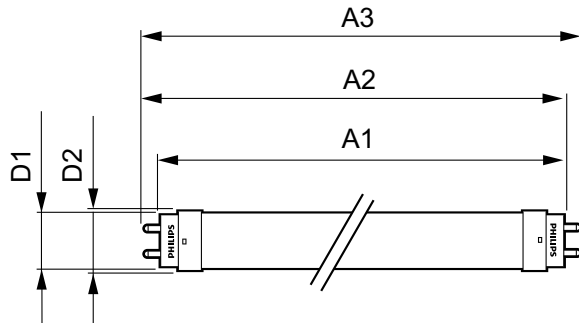

Product data

General Information		Power factor (nom.)	
Cap base	G13 [Medium Bi-Pin Fluorescent]		0.5
Main application	Industrial	Voltage (Nom)	220–240 V
Nominal lifetime (nom.)	15000 h	Temperature	
Switching cycle	50000X	T ambient (max.)	45 °C
B50L70	15000 h	T ambient (min.)	-20 °C
Light Technical		T storage (max.)	65 °C
Colour code	765 [CCT of 6,500 K]	T storage (min.)	-40 °C
Luminous flux (nom.)	1600 lm	T-Case maximum (nom.)	60 °C
Luminous flux (rated) (nom.)	1600 lm	Controls and Dimming	
Correlated colour temperature (nom.)	6500 K	Dimmable	No
Colour consistency	<7	Mechanical and Housing	
Color rendering index (nom.)	73	Product length	1200 mm
LLMF at end of nominal lifetime (nom.)	70 %	Approval and Application	
Operating and Electrical		Energy efficiency label (EEL)	A+
Input frequency	50 to 60 Hz	Energy-saving product	Yes
Power (Rated) (Nom)	16 W	Suitable for accent lighting	No
Lamp current (nom.)	120 mA	Approval marks	RoHS compliance KEMA Keur certificate
Starting time (nom.)	0.5 s		
Warm-up time to 60% light (nom.)	0.5 s		

Ecofit Ledtubes T8

Energy Consumption kWh/1000 h	16 kWh
Product Data	
Full product code	871869652503600
Order product name	LEDtube 1200mm 16W 765 T8 AP C G
EAN/UPC – product	8718696525036
Order code	52503600

Numerator – quantity per pack	1
Numerator – packs per outer box	10
Material no. (12NC)	929001184608
Net weight (piece)	0.210 kg

Dimensional drawing

TLED 1200mm 4ft T8 16W-36W 6500K G13 ND

Product	D1	D2	A1	A2	A3	C	D
LEDtube 1200mm	25.68	28 mm	1198	1205	1212	1212	27.8
16W 765 T8 AP C G	mm		mm	mm	mm	mm	mm

Photometric data

LEDtube 1200mm 16W 765 T8 CN I G

LEDtube 1200mm 16W 740 T8 CN I G

LEDtube 1200mm 16W G13 T8 765 1600lm AP C G

Ecofit Ledtubes T8

Lifetime