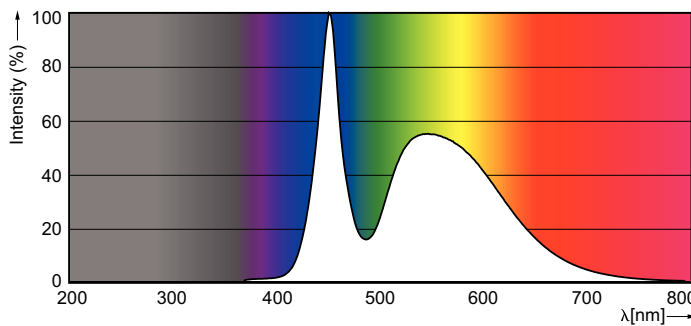

LEDtube 1200mm 16W 765 T8 CN I G

LEDtube 1200mm 16W G13 T8 765 1600lm AP C G