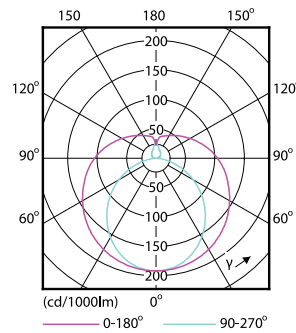

EAN/UPC – product	8718696525036
Order code	52503600
Numerator – quantity per pack	1
Numerator – packs per outer box	10
Material no. (12NC)	929001184608
Net weight (piece)	0.222 kg

Dimensional drawing

TLED 1200mm 4ft T8 16W-36W 6500K G13 ND

Product	D1	D2	A1	A2	A3	C	D
LEDtube 1200mm	25.68	28 mm	1198	1205	1212	1212	27.8
16W 765 T8 AP C	mm		mm	mm	mm	mm	mm
G							

Photometric data

Ecofit LED tubes T8 Mains

Lifetime