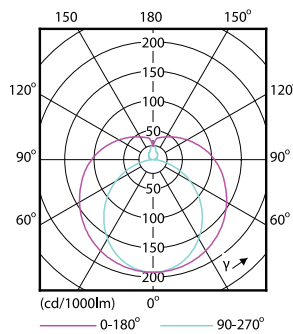

Product data

General Information		Power Consumption	
Cap-Base	G13 [Medium Bi-Pin Fluorescent]	Power Consumption	16 W
Nominal lifetime	15,000 hour(s)	Starting Time (Nom)	0.5 s
Switching Cycle	50,000	Warm-up time to 60% light	0.5 s
Rated Lifetime (Hours)	15,000 hour(s)	Power Factor (Fraction)	0.5
Lighting Technology	LED	Voltage (Nom)	220-240 V
EU RoHS compliant	Yes	Temperature	
Light Technical		Ambient temperature range	-20 °C to 45 °C
Color Code	765 [CCT of 6500K]	T-Case Maximum (Nom)	60 °C
Beam Angle (Nom)	240 degree(s)	Controls and Dimming	
Luminous Flux	1,600 lm	Dimmable	No
Color Designation	Cool Daylight	Mechanical and Housing	
Correlated Color Temperature (Nom)	6500 K	Product Length	1,200 mm
Luminous Efficacy (rated) (Nom)	100.00 lm/W	Bulb Shape	T8
Color Consistency	<7	Approval and Application	
Color rendering index (CRI)	73	Energy Saving Product	Yes
LLMF At End Of Nominal Lifetime (Nom)	70 %	Suitable For Accent Lighting	No
Operating and Electrical		Approval Marks	RoHS compliance KEMA Keur certificate
Line Frequency	50 to 60 Hz		
Input Frequency	50 to 60 Hz		

Ecofit Ledtubes T8

Energy Consumption kWh/1000 h	16 kWh
Product Data	
Order product name	LEDtube 1200mm 16W 765 T8 AP C G
Full product name	LEDtube 1200mm 16W 765 T8 AP C G
Full product code	871869652503600
Order code	929001184608

Photometric data

General uniform lighting - LEDtube 1200mm 16W 765 T8 AP C G

Light Distribution Diagram - LEDtube 1200mm 16W 765 T8 AP C G

Spectral Power Distribution Colour - LEDtube 1200mm 16W 765 T8 AP C G