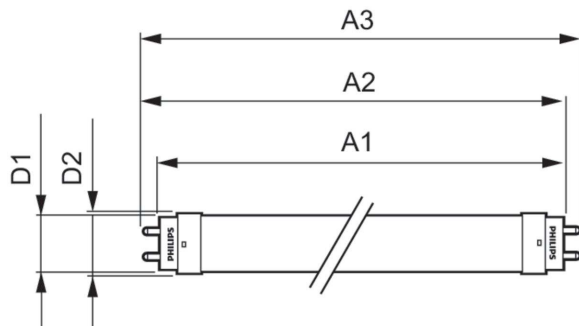

Product data

General Information		Power Consumption	
Cap-Base	G13 [Medium Bi-Pin Fluorescent]	Power Consumption	16 W
Nominal lifetime	15,000 hour(s)	Starting Time (Nom)	0.5 s
Switching Cycle	50,000	Warm-up time to 60% light	0.5 s
Rated Lifetime (Hours)	15,000 hour(s)	Power Factor (Fraction)	0.5
Lighting Technology	LED	Voltage (Nom)	220-240 V
EU RoHS compliant	Yes	Temperature	
Light Technical		Ambient temperature range	-20 °C to 45 °C
Color Code	765 [CCT of 6500K]	T-Case Maximum (Nom)	60 °C
Beam Angle (Nom)	240 degree(s)	Controls and Dimming	
Luminous Flux	1,600 lm	Dimmable	No
Color Designation	Cool Daylight	Mechanical and Housing	
Correlated Color Temperature (Nom)	6500 K	Product Length	1,200 mm
Luminous Efficacy (rated) (Nom)	100.00 lm/W	Bulb Shape	T8
Color Consistency	<7	Approval and Application	
Color rendering index (CRI)	73	Energy Saving Product	Yes
LLMF At End Of Nominal Lifetime (Nom)	70 %	Suitable For Accent Lighting	No
Operating and Electrical		Approval Marks	RoHS compliance KEMA Keur certificate
Line Frequency	50 to 60 Hz		
Input Frequency	50 to 60 Hz		

Ecofit Ledtubes T8

Energy Consumption kWh/1000 h	16 kWh
Product Data	
Order product name	LEDtube 1200mm 16W 765 T8 AP C G
Full product name	LEDtube 1200mm 16W 765 T8 AP C G
Full product code	871869652503600
Order code	929001184608

Material Nr. (12NC)	929001184608
Numerator - Quantity Per Pack	1
EAN/UPC - Product/Case	8718696525036
Numerator - Packs per outer box	10
EAN/UPC - Case	8718696525043

Dimensional drawing

Product	D1	D2	A1	A2	A3	C	D
LEDtube 1200mm	25.68	28 mm	1,198	1,205	1,212	1,212	27.8
16W 765 T8 AP C G	mm		mm	mm	mm	mm	mm

Photometric data

General uniform lighting - LEDtube 1200mm 16W 765 T8 AP C G

Light Distribution Diagram - LEDtube 1200mm 16W 765 T8 AP C G

Spectral Power Distribution Colour - LEDtube 1200mm 16W 765 T8 AP C G