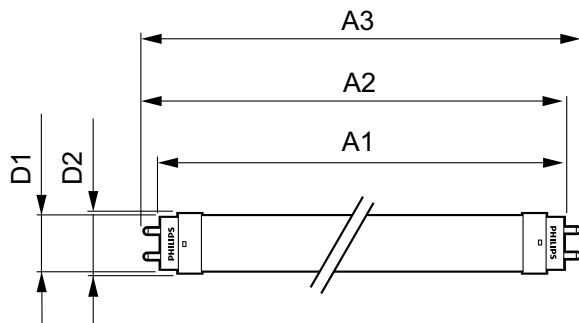

Product data

General Information		Starting time (nom.)	
Cap base	G13 [Medium Bi-Pin Fluorescent]		0.5 s
Main application	Industrial	Warm-up time to 60% light (nom.)	0.5 s
Nominal lifetime (nom.)	15000 h	Power factor (nom.)	0.5
Switching cycle	50000X	Voltage (Nom)	220-240 V
B50L70	15000 h	Temperature	
Light Technical		T ambient (max.)	45 °C
Colour Code	765 [CCT of 6500K]	T ambient (min.)	-20 °C
Lamp Luminous Flux 25°C EL (Nom)	1600 lm	T storage (max.)	65 °C
Lamp Luminous Flux (Nom)	1600 lm	T storage (min.)	-40 °C
Colour Temperature, horizontal (Nom)	6500 K	T-Case maximum (nom.)	60 °C
Colour consistency	<7	Controls and Dimming	
Colour Rendering Index,horiz (Nom)	73	Dimmable	no
LLMF at end of nominal lifetime (nom.)	70 %	Mechanical and Housing	
Operating and Electrical		Product length	1200 mm
Input frequency	50 to 60 Hz	Approval and Application	
Power (Rated) (Nom)	16 W	Energy-saving product	Yes
Lamp current (nom.)	120 mA		

Ecofit LED tubes T8 Mains

Suitable for accent lighting	No
Energy efficiency label (EEL)	A+
Approval marks	RoHS compliance KEMA Keur certificate
Energy Consumption kWh/1000 h	16 kWh

Product Data

Full product code	871869652503600
Order product name	LEDtube 1200mm 16W 765 T8 AP C G

EAN/UPC – product	8718696525036
Order code	52503600
Numerator – quantity per pack	1
Numerator – packs per outer box	10
Material no. (12NC)	929001184608
Net weight (piece)	0.222 kg

Dimensional drawing

TLED 1200mm 4ft T8 16W-36W 6500K G13 ND

Product	D1	D2	A1	A2	A3	C	D
LEDtube 1200mm	25.68	28 mm	1198	1205	1212	1212	27.8
16W 765 T8 AP C	mm		mm	mm	mm	mm	mm
G							

Photometric data

Ecofit LED tubes T8 Mains

Lifetime