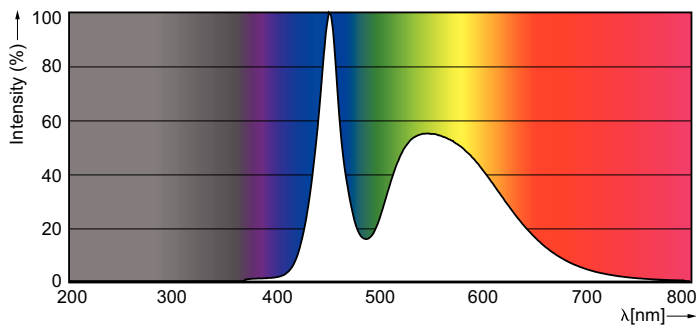

Product data

General Information		Starting time (nom.)	
Cap base	G13 [Medium Bi-Pin Fluorescent]		0.5 s
Main application	Industrial	Warm-up time to 60% light (nom.)	0.5 s
Nominal lifetime (nom.)	15000 h	Power factor (nom.)	0.5
Switching cycle	50000X	Voltage (Nom)	220-240 V
B50L70	15000 h	Temperature	
Light Technical		T ambient (max.)	45 °C
Colour Code	765 [CCT of 6500K]	T ambient (min.)	-20 °C
Lamp Luminous Flux 25°C EL (Nom)	1600 lm	T storage (max.)	65 °C
Lamp Luminous Flux (Nom)	1600 lm	T storage (min.)	-40 °C
Colour Temperature, horizontal (Nom)	6500 K	T-Case maximum (nom.)	60 °C
Colour consistency	<7	Controls and Dimming	
Colour Rendering Index,horiz (Nom)	73	Dimmable	no
LLMF at end of nominal lifetime (nom.)	70 %	Mechanical and Housing	
Operating and Electrical		Product length	1200 mm
Input frequency	50 to 60 Hz	Approval and Application	
Power (Rated) (Nom)	16 W	Energy-saving product	Yes
Lamp current (nom.)	120 mA		

Product	D1	D2	A1	A2	A3	C	D
LEDtube 1200mm	25.68	28 mm	1198	1205	1212	1212	27.8
16W 765 T8 AP C	mm		mm	mm	mm	mm	mm
G							

Photometric data

Ecofit LED tubes T8 Mains

Lifetime