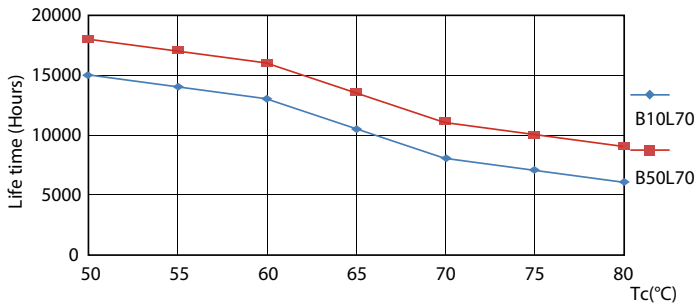

Life Expectancy Diagram - LEDtube 1200mm 16W 765 T8 AP C G