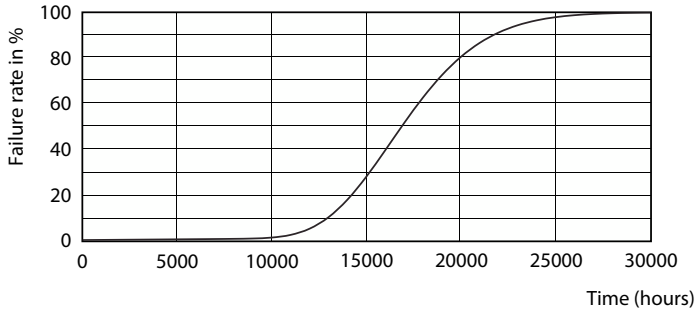

Ecofit Ledtubes T8

Lifetime

Life Expectancy Diagram - LEDtube 1200mm 16W 765 T8 AP C G