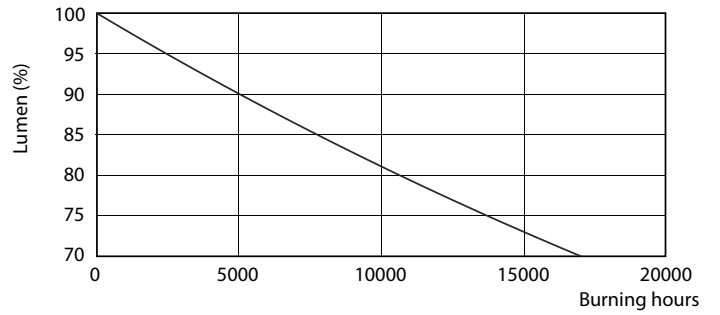

Product data

General Information		Power Consumption	
Cap-Base	G13 [Medium Bi-Pin Fluorescent]	Power Consumption	16 W
Nominal lifetime	15,000 hour(s)	Starting Time (Nom)	0.5 s
Switching Cycle	50,000	Warm-up time to 60% light	0.5 s
Rated Lifetime (Hours)	15,000 hour(s)	Power Factor (Fraction)	0.5
Lighting Technology	LED	Voltage (Nom)	220-240 V
EU RoHS compliant	Yes	Temperature	
Light Technical		Ambient temperature range	-20 °C to 45 °C
Color Code	765 [CCT of 6500K]	T-Case Maximum (Nom)	60 °C
Beam Angle (Nom)	240 degree(s)	Controls and Dimming	
Luminous Flux	1,600 lm	Dimmable	No
Color Designation	Cool Daylight	Mechanical and Housing	
Correlated Color Temperature (Nom)	6500 K	Product Length	1,200 mm
Luminous Efficacy (rated) (Nom)	100.00 lm/W	Bulb Shape	T8
Color Consistency	<7	Approval and Application	
Color rendering index (CRI)	73	Energy Saving Product	Yes
LLMF At End Of Nominal Lifetime (Nom)	70 %	Suitable For Accent Lighting	No
Operating and Electrical		Approval Marks	RoHS compliance KEMA Keur certificate
Line Frequency	50 to 60 Hz		
Input Frequency	50 to 60 Hz		

Ecofit Ledtubes T8

Lifetime

Life Expectancy Diagram - LEDtube 1200mm 16W 765 T8 AP C G

Life Expectancy Diagram - LEDtube 1200mm 16W 765 T8 AP C G

Life Expectancy Diagram - LEDtube 1200mm 16W 765 T8 AP C G