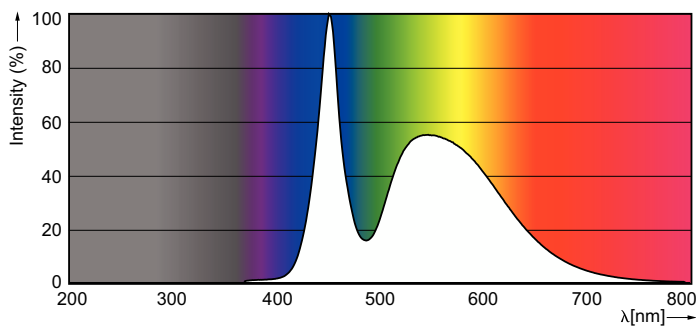

General uniform lighting - LEDtube 1200mm 16W 765 T8 AP C G

Spectral Power Distribution Colour - LEDtube 1200mm 16W 765 T8 AP C G