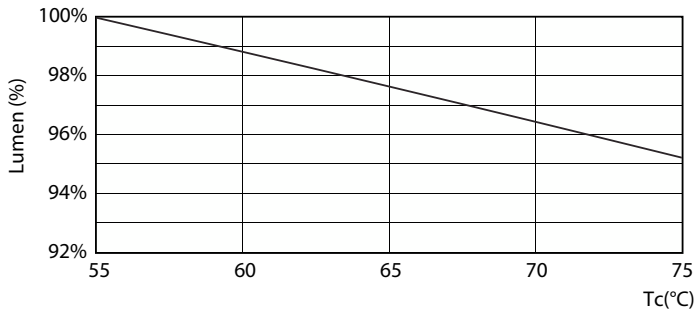

Product data

General Information		Power Consumption	
Cap-Base	G13 [Medium Bi-Pin Fluorescent]	Power Consumption	16 W
Nominal lifetime	15,000 hour(s)	Starting Time (Nom)	0.5 s
Switching Cycle	50,000	Warm-up time to 60% light	0.5 s
Rated Lifetime (Hours)	15,000 hour(s)	Power Factor (Fraction)	0.5
Lighting Technology	LED	Voltage (Nom)	220-240 V
EU RoHS compliant	Yes	Temperature	
Light Technical		Ambient temperature range	-20 °C to 45 °C
Color Code	765 [CCT of 6500K]	T-Case Maximum (Nom)	60 °C
Beam Angle (Nom)	240 degree(s)	Controls and Dimming	
Luminous Flux	1,600 lm	Dimmable	No
Color Designation	Cool Daylight	Mechanical and Housing	
Correlated Color Temperature (Nom)	6500 K	Product Length	1,200 mm
Luminous Efficacy (rated) (Nom)	100.00 lm/W	Bulb Shape	T8
Color Consistency	<7	Approval and Application	
Color rendering index (CRI)	73	Energy Saving Product	Yes
LLMF At End Of Nominal Lifetime (Nom)	70 %	Suitable For Accent Lighting	No
Operating and Electrical		Approval Marks	RoHS compliance KEMA Keur certificate
Line Frequency	50 to 60 Hz		
Input Frequency	50 to 60 Hz		

Ecofit Ledtubes T8

Lifetime

Life Expectancy Diagram - LEDtube 1200mm 16W 765 T8 AP C G

Life Expectancy Diagram - LEDtube 1200mm 16W 765 T8 AP C G

Life Expectancy Diagram - LEDtube 1200mm 16W 765 T8 AP C G