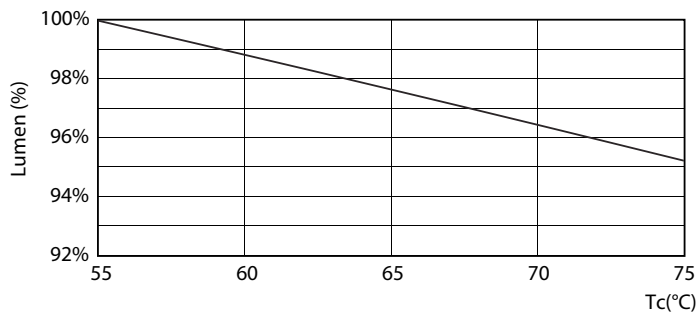

LEDtube 16W G13 740 T8 AP I G