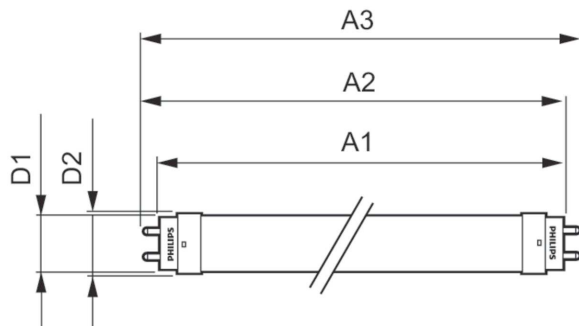

Ecofit Ledtubes T8

Energy Consumption kWh/1000 h	16 kWh
Product Data	
Full product code	871869652503600
Order product name	LEDtube 1200mm 16W 765 T8 AP C G
EAN/UPC - Product	8718696525036
Order code	929001184608

Numerator - Quantity Per Pack	1
Numerator - Packs per outer box	10
Material Nr. (12NC)	929001184608
Net Weight (Piece)	0.172 kg

Dimensional drawing

TLED 1200mm 4ft T8 16W-36W 6500K G13 ND

Product	D1	D2	A1	A2	A3	C	D
LEDtube 1200mm	25.68	28 mm	1198	1205	1212	1212	27.8
16W 765 T8 AP C G	mm		mm	mm	mm	mm	mm

Photometric data

General Lighting Information