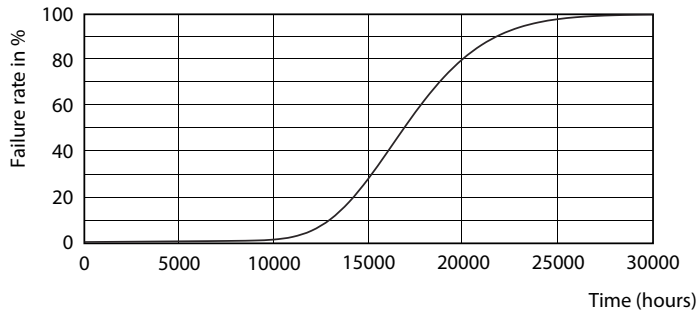

Ecofit LED tubes T8 Mains

Lifetime

LEDtube 16W G13 740 T8 AP I G