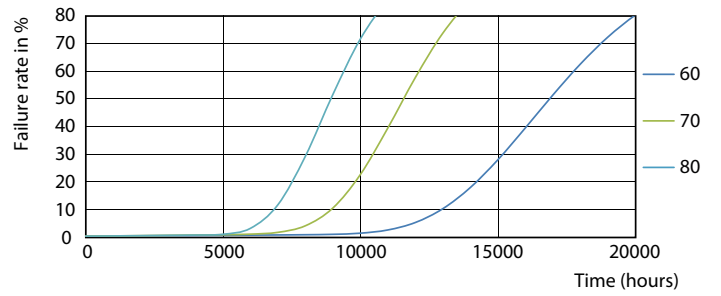

Ecofit LED tubes T8 Mains

Lifetime

LEDtube 16W G13 740 T8 AP I G