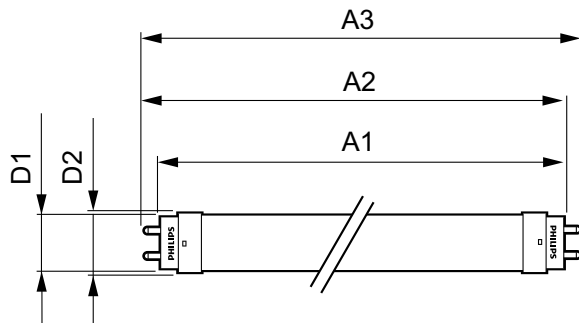

Ecofit LED tubes T8 Mains

Energy Saving Product	Yes
Suitable For Accent Lighting	No
Approval Marks	RoHS compliance KEMA Keur certificate
Energy Consumption kWh/1000 h	16 kWh

Product Data

Full product code	871869652503600
Order product name	LEDtube 1200mm 16W 765 T8 AP C G

EAN/UPC - Product	8718696525036
Order code	929001184608
Numerator - Quantity Per Pack	1
Numerator - Packs per outer box	10
Material Nr. (12NC)	929001184608
Net Weight (Piece)	0.210 kg

Dimensional drawing

TLED 1200mm 4ft T8 16W-36W 6500K G13 ND

Product	D1	D2	A1	A2	A3	C	D
LEDtube 1200mm	25.68	28 mm	1198	1205	1212	1212	27.8
16W 765 T8 AP C G	mm		mm	mm	mm	mm	mm

Photometric data