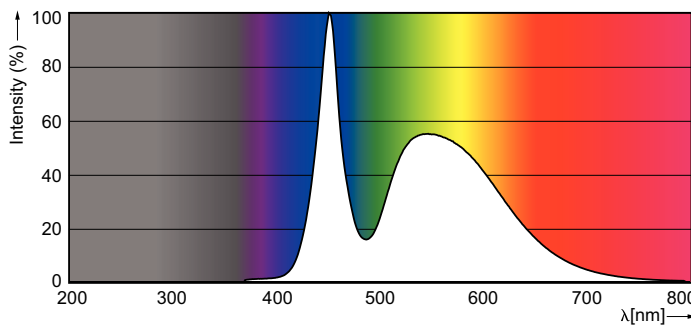

LEDtube 1200mm 16W G13 T8 765 1600lm AP C G