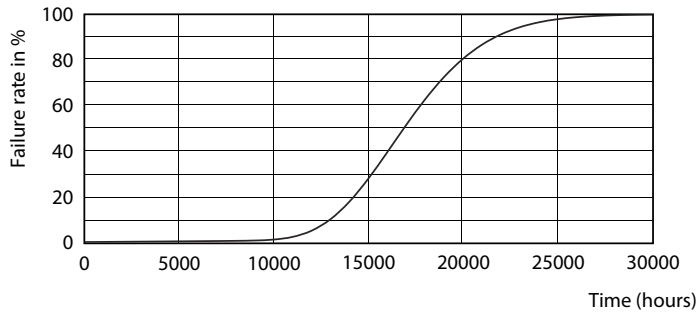

Ecofit Ledtubes T8

Lifetime

LEDtube 16W G13 740 T8 AP I G