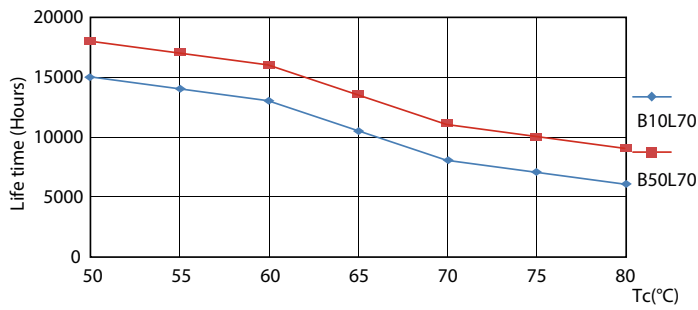

LEDtube 16W G13 740 T8 AP I G