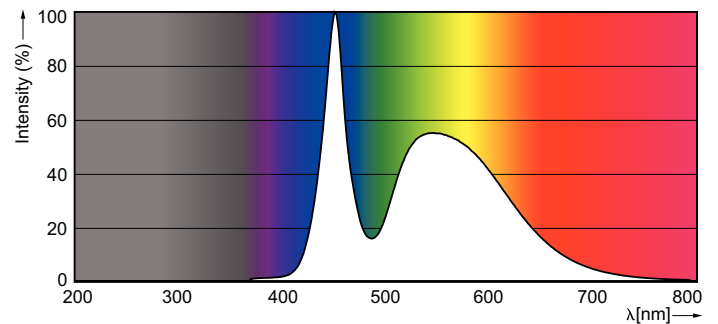

Ecofit LED tubes T8 Mains

Energy Saving Product	Yes
Suitable For Accent Lighting	No
Approval Marks	RoHS compliance KEMA Keur certificate
Energy Consumption kWh/1000 h	16 kWh

Product Data

Full product code	871869652503600
Order product name	LEDtube 1200mm 16W 765 T8 AP C G

EAN/UPC - Product	8718696525036
Order code	929001184608
Numerator - Quantity Per Pack	1
Numerator - Packs per outer box	10
Material Nr. (12NC)	929001184608
Net Weight (Piece)	0.210 kg

Dimensional drawing

Product	D1	D2	A1	A2	A3	C	D
LEDtube 1200mm	25.68	28 mm	1198	1205	1212	1212	27.8
16W 765 T8 AP C G	mm		mm	mm	mm	mm	mm

Photometric data

LEDtube 1200mm 16W 765 T8 CN I G