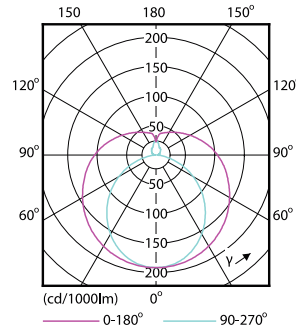

Essential LEDtube

Order product name	LEDtube 1200mm 16W 765 T8 AP I G
EAN/UPC – product	8718696599983
Order code	929001184638
Numerator – quantity per pack	1
Numerator – packs per outer box	20

Material no. (12NC)	929001184638
Net weight (piece)	0.222 kg

Dimensional drawing

Product	D1	D2	A1	A2	A3	C	D
LEDtube 1200mm	25.68	28 mm	1198	1205	1212	1212	27.8
16W 765 T8 AP I G	mm		mm	mm	mm	mm	mm

Photometric data