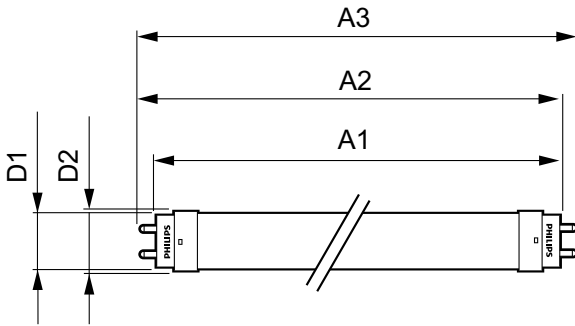

Essential LEDtube

Order product name	LEDtube 1200mm 16W 765 T8 AP I G
EAN/UPC – product	8718696599983
Order code	929001184638
Numerator – quantity per pack	1
Numerator – packs per outer box	20

Material no. (12NC)	929001184638
Net weight (piece)	0.222 kg

Dimensional drawing

Product	D1	D2	A1	A2	A3	C	D
LEDtube 1200mm	25.68	28 mm	1198	1205	1212	1212	27.8
16W 765 T8 AP I G	mm		mm	mm	mm	mm	mm

TLED 1200mm 4ft T8 16W-36W 6500K G13 ND

Photometric data