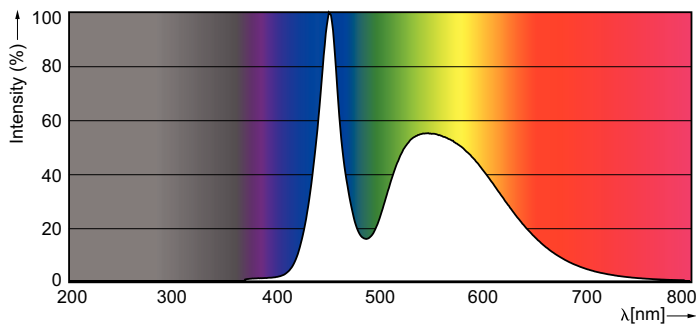

Essential LEDtube

Order product name	LEDtube 1200mm 16W 765 T8 AP I G
EAN/UPC – product	8718696599983
Order code	929001184638
Numerator – quantity per pack	1
Numerator – packs per outer box	20

Material no. (12NC)	929001184638
Net weight (piece)	0.222 kg

Dimensional drawing

Product	D1	D2	A1	A2	A3	C	D
LEDtube 1200mm	25.68	28 mm	1198	1205	1212	1212	27.8
16W 765 T8 AP I G	mm		mm	mm	mm	mm	mm

Photometric data