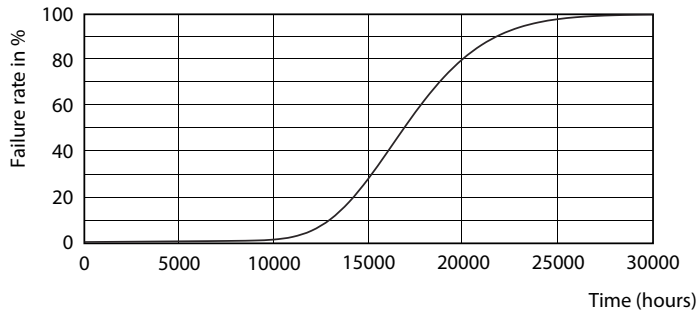

Essential LEDtube

Lifetime

LEDtube 16W G13 740 T8 AP I G