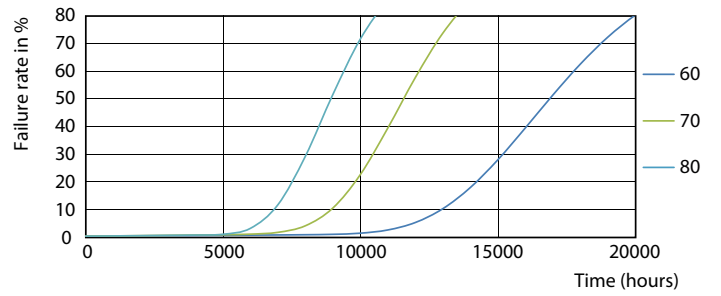

Essential LEDtube

Lifetime

LEDtube 16W G13 740 T8 AP I G