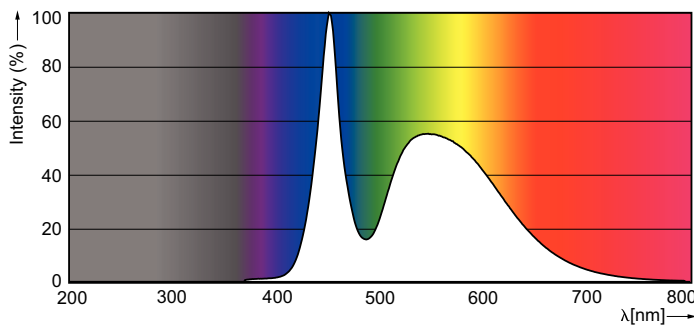

LEDtube 1200mm 16W G13 T8 765 1600lm AP C G