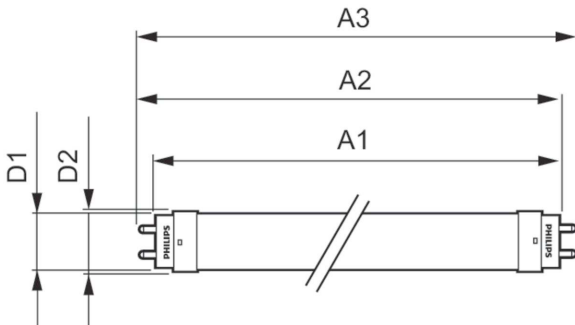

Essential LEDtube

Product data

Full product code	871869659998300
Order product name	LEDtube 1200mm 16W 765 T8 AP I G
EAN/UPC - Product	8718696599983
Order code	929001184638
Numerator - Quantity Per Pack	1

Numerator - Packs per outer box	20
Material Nr. (12NC)	929001184638
Net Weight (Piece)	0.172 kg

Dimensional drawing

LEDtube 1200mm 16W 765 T8 AP I G

Product	D1	D2	A1	A2	A3	C	D
LEDtube 1200mm 16W 765 T8 AP I G	25.68 mm	28 mm	1198 mm	1205 mm	1212 mm	1212 mm	27.8 mm

Photometric data