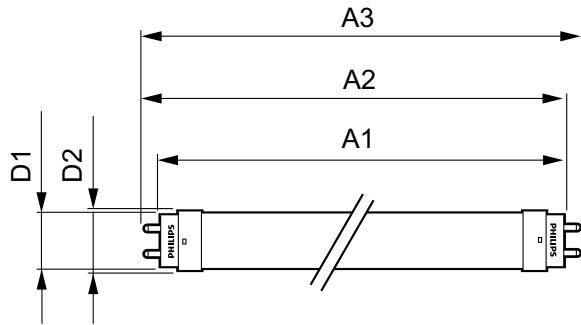

### Product data

General Information		Power factor (nom.)	
Cap base	G13 [ Medium Bi-Pin Fluorescent]		0.5
Main application	Industrial	Voltage (Nom)	220–240 V
Nominal lifetime (nom.)	15000 h	<b>Temperature</b>	
Switching cycle	50000X	T ambient (max.)	45 °C
B50L70	15000 h	T ambient (min.)	-20 °C
<b>Light Technical</b>		T storage (max.)	65 °C
Colour Code	740 [ CCT of 4,000 K]	T storage (min.)	-40 °C
Lamp Luminous Flux 25°C EL (Nom)	800 lm	T-Case maximum (nom.)	60 °C
Lamp Luminous Flux (Nom)	800 lm	<b>Controls and Dimming</b>	
Colour Temperature, horizontal (Nom)	4000 K	Dimmable	no
Colour consistency	<7	<b>Mechanical and Housing</b>	
Colour Rendering Index, horiz (Nom)	73	Product length	600 mm
LLMF at end of nominal lifetime (nom.)	70 %	<b>Approval and Application</b>	
<b>Operating and Electrical</b>		Energy efficiency label (EEL)	A+
Input frequency	50 to 60 Hz	Energy-saving product	Yes
Power (Rated) (Nom)	8 W	Suitable for accent lighting	No
Lamp current (nom.)	70 mA	Approval marks	RoHS compliance KEMA Keur certificate
Starting time (nom.)	0.5 s		
Warm-up time to 60% light (nom.)	0.5 s		

# Ecofit Ledtubes T8

Energy Consumption kWh/1000 h	8 kWh
<b>Product Data</b>	
Full product code	871869652505000
Order product name	LEDtube 600mm 8W 740 T8 AP C G
EAN/UPC – product	8718696525050
Order code	929001184708

## Dimensional drawing

TLED 600mm 2ft T8 8W-18W 4000K G13 ND

Product	D1	D2	A1	A2	A3	C	D
LEDtube 600mm	25.68	28	588.5	595.5	602.5	602.5	27.8
8W 740 T8 AP C	mm	mm	mm	mm	mm	mm	mm
G							

## Photometric data

LEDtube 600mm 8W 740 T8 CN I G

LEDtube 600mm 8W 765 T8 CN I G

LEDtube 600mm 8W G13 T8 740 800lm AP C G