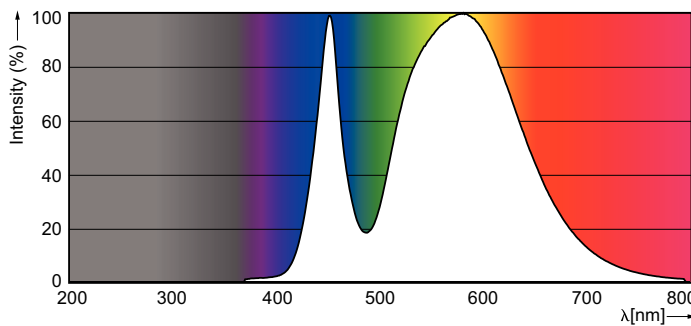

LEDtube 600mm 8W 740 T8 CN I G

LEDtube 600mm 8W G13 T8 740 800lm AP C G