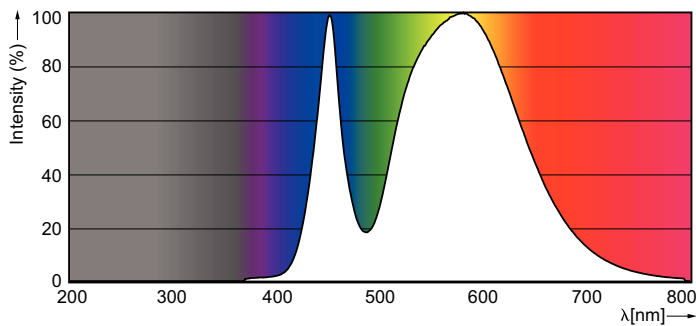

Ecofit LED tubes T8 Mains

Suitable for accent lighting	No
Energy efficiency label (EEL)	A+
Approval marks	RoHS compliance KEMA Keur certificate
Energy Consumption kWh/1000 h	8 kWh

Product Data

Full product code	871869652505000
Order product name	LEDtube 600mm 8W 740 T8 AP C G

EAN/UPC – product	8718696525050
Order code	929001184708
Numerator – quantity per pack	1
Numerator – packs per outer box	10
Material no. (12NC)	929001184708
Net weight (piece)	0.124 kg

Dimensional drawing

Product	D1	D2	A1	A2	A3	C	D
LEDtube 600mm	25.68	28 mm	588.5	595.5	602.5	602.5	27.8
8W 740 T8 AP C G	mm		mm	mm	mm	mm	mm
G							

Photometric data