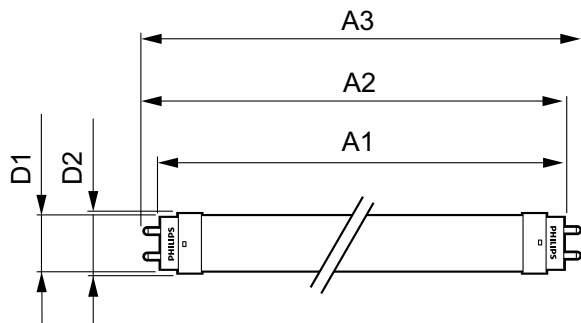

Ecofit LED tubes T8 Mains

Suitable for accent lighting	No
Energy efficiency label (EEL)	A+
Approval marks	RoHS compliance KEMA Keur certificate
Energy Consumption kWh/1000 h	8 kWh

Product Data

Full product code	871869652505000
Order product name	LEDtube 600mm 8W 740 T8 AP C G

EAN/UPC – product	8718696525050
Order code	929001184708
Numerator – quantity per pack	1
Numerator – packs per outer box	10
Material no. (12NC)	929001184708
Net weight (piece)	0.124 kg

Dimensional drawing

TLED 600mm 2ft T8 8W-18W 4000K G13 ND

Product	D1	D2	A1	A2	A3	C	D
LEDtube 600mm	25.68	28 mm	588.5	595.5	602.5	602.5	27.8
8W 740 T8 AP C G	mm		mm	mm	mm	mm	mm
G							

Photometric data

Ecofit LED tubes T8 Mains