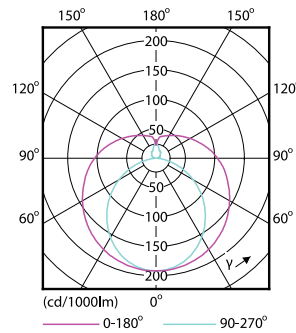

EAN/UPC – product	8718696525050
Order code	929001184708
Numerator – quantity per pack	1
Numerator – packs per outer box	10
Material no. (12NC)	929001184708
Net weight (piece)	0.124 kg

Dimensional drawing

TLED 600mm 2ft T8 8W-18W 4000K G13 ND

Product	D1	D2	A1	A2	A3	C	D
LEDtube 600mm	25.68	28 mm	588.5	595.5	602.5	602.5	27.8
8W 740 T8 AP C G	mm		mm	mm	mm	mm	mm
G							

Photometric data

Ecofit LED tubes T8 Mains