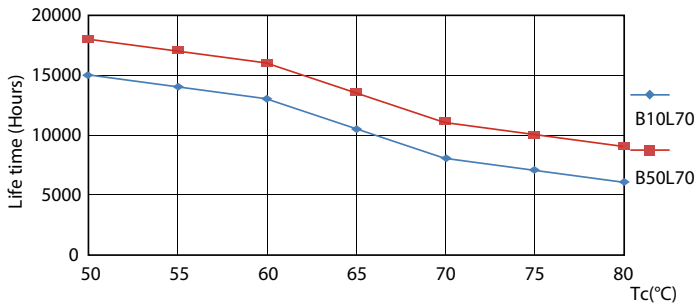

Life Expectancy Diagram - LEDtube 600mm 8W 740 T8 AP C G