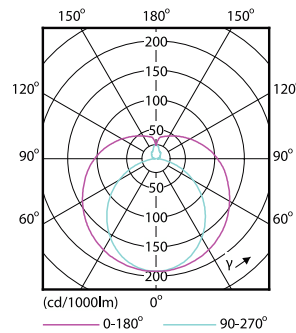

### Product data

General Information		Power Consumption	
Cap-Base	G13 [Medium Bi-Pin Fluorescent]	Power Consumption	8 W
Nominal lifetime	15,000 hour(s)	Starting Time (Nom)	0.5 s
Switching Cycle	50,000	Warm-up time to 60% light	0.5 s
Rated Lifetime (Hours)	15,000 hour(s)	Power Factor (Fraction)	0.5
Lighting Technology	LED	Voltage (Nom)	220-240 V
EU RoHS compliant	Yes	<b>Temperature</b>	
<b>Light Technical</b>		Ambient temperature range	-20 °C to 45 °C
Color Code	740 [CCT of 4000K]	T-Case Maximum (Nom)	60 °C
Beam Angle (Nom)	240 degree(s)	<b>Controls and Dimming</b>	
Luminous Flux	800 lm	Dimmable	No
Color Designation	Cool White (CW)	<b>Mechanical and Housing</b>	
Correlated Color Temperature (Nom)	4000 K	Bulb Finish	Frosted
Luminous Efficacy (rated) (Nom)	100.00 lm/W	Bulb Material	Glass
Color Consistency	<7	Product Length	600 mm
Color rendering index (CRI)	73	Bulb Shape	T8
LLMF At End Of Nominal Lifetime (Nom)	70 %	<b>Approval and Application</b>	
<b>Operating and Electrical</b>		Energy Saving Product	Yes
Line Frequency	50 to 60 Hz	Suitable For Accent Lighting	No
Input Frequency	50 to 60 Hz		

# Ecofit Ledtubes T8

Approval Marks	RoHS compliance KEMA Keur certificate
Energy Consumption kWh/1000 h	8 kWh
EyeComfort	Yes
<b>Product Data</b>	
Order product name	LEDtube 600mm 8W 740 T8 AP C G
Full product name	LEDtube 600mm 8W 740 T8 AP C G
Full product code	871869652505000

## Dimensional drawing

Product	D1	D2	A1	A2	A3	C	D
LEDtube 600mm	25.68	28 mm	588.5	595.5	602.5	602.5	27.8
8W 740 T8 AP C G	mm		mm	mm	mm	mm	mm

## Photometric data

General uniform lighting - LEDtube 600mm 8W 740 T8 AP C G

Light Distribution Diagram - LEDtube 600mm 8W 740 T8 AP C G

Spectral Power Distribution Colour - LEDtube 600mm 8W 740 T8 AP C G