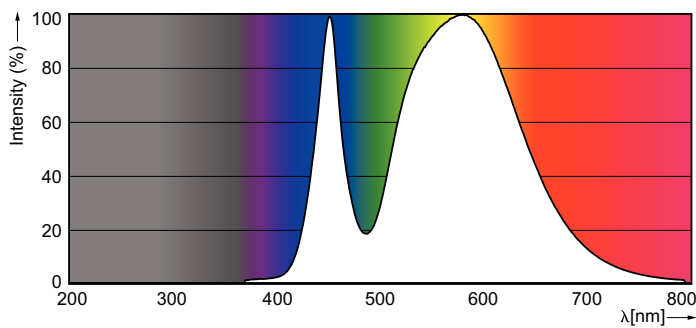

### Product data

General Information		Power Consumption	
Cap-Base	G13 [Medium Bi-Pin Fluorescent]	Power Consumption	8 W
Nominal lifetime	15,000 hour(s)	Starting Time (Nom)	0.5 s
Switching Cycle	50,000	Warm-up time to 60% light	0.5 s
Rated Lifetime (Hours)	15,000 hour(s)	Power Factor (Fraction)	0.5
Lighting Technology	LED	Voltage (Nom)	220-240 V
EU RoHS compliant	Yes	<b>Temperature</b>	
<b>Light Technical</b>		Ambient temperature range	-20 °C to 45 °C
Color Code	740 [CCT of 4000K]	T-Case Maximum (Nom)	60 °C
Beam Angle (Nom)	240 degree(s)	<b>Controls and Dimming</b>	
Luminous Flux	800 lm	Dimmable	No
Color Designation	Cool White (CW)	<b>Mechanical and Housing</b>	
Correlated Color Temperature (Nom)	4000 K	Bulb Finish	Frosted
Luminous Efficacy (rated) (Nom)	100.00 lm/W	Bulb Material	Glass
Color Consistency	<7	Product Length	600 mm
Color rendering index (CRI)	73	Bulb Shape	T8
LLMF At End Of Nominal Lifetime (Nom)	70 %	<b>Approval and Application</b>	
<b>Operating and Electrical</b>		Energy Saving Product	Yes
Line Frequency	50 to 60 Hz	Suitable For Accent Lighting	No
Input Frequency	50 to 60 Hz		

## Dimensional drawing

Product	D1	D2	A1	A2	A3	C	D
LEDtube 600mm	25.68	28 mm	588.5	595.5	602.5	602.5	27.8
8W 740 T8 AP C G	mm		mm	mm	mm	mm	mm

## Photometric data

General uniform lighting - LEDtube 600mm 8W 740 T8 AP C G

Light Distribution Diagram - LEDtube 600mm 8W 740 T8 AP C G

Spectral Power Distribution Colour - LEDtube 600mm 8W 740 T8 AP C G