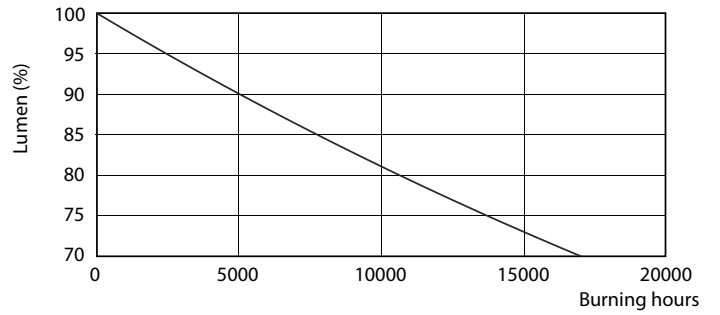

Life Expectancy Diagram - LEDtube 600mm 8W 740 T8 AP C G

Lumen Maintenance Diagram - LEDtube 600mm 8W 740 T8 AP C G