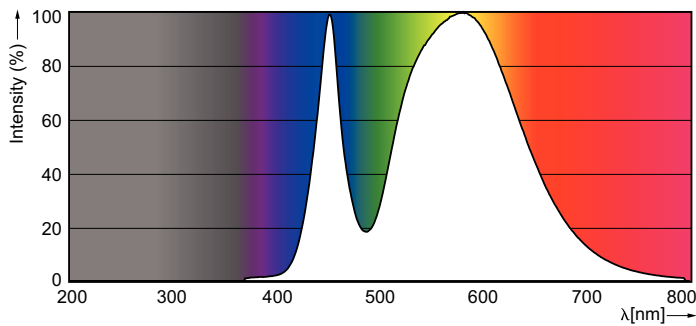

Product data

General Information	
Cap base	G13 [Medium Bi-Pin Fluorescent]
Main application	Industrial
Nominal lifetime (nom.)	15000 h
Switching cycle	50000X
B50L70	15000 h
Light Technical	
Colour Code	740 [CCT of 4000K]
Lamp Luminous Flux 25°C EL (Nom)	800 lm
Lamp Luminous Flux (Nom)	800 lm
Colour Temperature, horizontal (Nom)	4000 K
Colour consistency	<7
Colour Rendering Index,horiz (Nom)	73
LLMF at end of nominal lifetime (nom.)	70 %
Operating and Electrical	
Input frequency	50 to 60 Hz
Power (Rated) (Nom)	8 W
Lamp current (nom.)	70 mA

Product	D1	D2	A1	A2	A3	C	D
LEDtube 600mm	25.68	28 mm	588.5	595.5	602.5	602.5	27.8
8W 740 T8 AP C G	mm		mm	mm	mm	mm	mm

Photometric data

Ecofit LED tubes T8 Mains

Lifetime