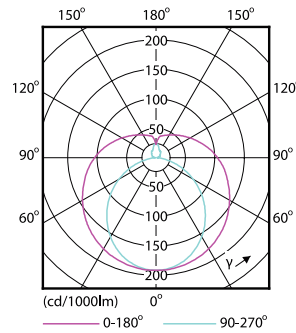

Ecofit LED tubes T8 Mains

Suitable for accent lighting	No
Energy efficiency label (EEL)	A+
Approval marks	RoHS compliance KEMA Keur certificate
Energy Consumption kWh/1000 h	8 kWh

Product Data

Full product code	871869652505000
Order product name	LEDtube 600mm 8W 740 T8 AP C G

EAN/UPC – product	8718696525050
Order code	52505000
Numerator – quantity per pack	1
Numerator – packs per outer box	10
Material no. (12NC)	929001184708
Net weight (piece)	0.124 kg

Dimensional drawing

TLED 600mm 2ft T8 8W-18W 4000K G13 ND

Product	D1	D2	A1	A2	A3	C	D
LEDtube 600mm	25.68	28 mm	588.5	595.5	602.5	602.5	27.8
8W 740 T8 AP C G	mm		mm	mm	mm	mm	mm

Photometric data

Ecofit LED tubes T8 Mains

Lifetime