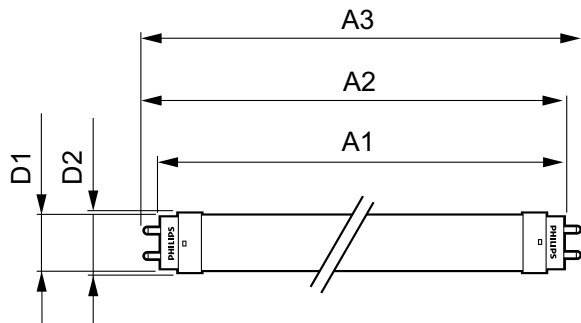

Ecofit LED tubes T8 Mains

Suitable for accent lighting	No
Energy efficiency label (EEL)	A+
Approval marks	RoHS compliance KEMA Keur certificate
Energy Consumption kWh/1000 h	8 kWh

Product Data

Full product code	871869652505000
Order product name	LEDtube 600mm 8W 740 T8 AP C G

EAN/UPC – product	8718696525050
Order code	52505000
Numerator – quantity per pack	1
Numerator – packs per outer box	10
Material no. (12NC)	929001184708
Net weight (piece)	0.124 kg

Dimensional drawing

TLED 600mm 2ft T8 8W-18W 4000K G13 ND

Product	D1	D2	A1	A2	A3	C	D
LEDtube 600mm	25.68	28 mm	588.5	595.5	602.5	602.5	27.8
8W 740 T8 AP C G	mm		mm	mm	mm	mm	mm

Photometric data

Ecofit LED tubes T8 Mains

Lifetime