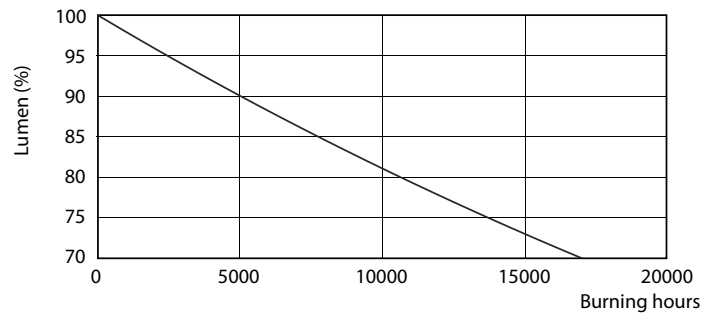

Life Expectancy Diagram - LEDtube 600mm 8W 740 T8 AP C G

Lumen Maintenance Diagram - LEDtube 600mm 8W 740 T8 AP C G