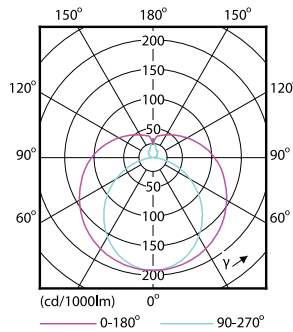

Product data

General Information		Power Consumption	
Cap-Base	G13 [Medium Bi-Pin Fluorescent]	Power Consumption	8 W
Nominal lifetime	15,000 hour(s)	Starting Time (Nom)	0.5 s
Switching Cycle	50,000	Warm-up time to 60% light	0.5 s
Rated Lifetime (Hours)	15,000 hour(s)	Power Factor (Fraction)	0.5
Lighting Technology	LED	Voltage (Nom)	220-240 V
EU RoHS compliant	Yes	Temperature	
Light Technical		Ambient temperature range	-20 °C to 45 °C
Color Code	740 [CCT of 4000K]	T-Case Maximum (Nom)	60 °C
Beam Angle (Nom)	240 degree(s)	Controls and Dimming	
Luminous Flux	800 lm	Dimmable	No
Color Designation	Cool White (CW)	Mechanical and Housing	
Correlated Color Temperature (Nom)	4000 K	Product Length	600 mm
Luminous Efficacy (rated) (Nom)	100.00 lm/W	Bulb Shape	T8
Color Consistency	<7	Approval and Application	
Color rendering index (CRI)	73	Energy Saving Product	Yes
LLMF At End Of Nominal Lifetime (Nom)	70 %	Suitable For Accent Lighting	No
Operating and Electrical		Approval Marks	RoHS compliance KEMA Keur certificate
Line Frequency	50 to 60 Hz		
Input Frequency	50 to 60 Hz		

Ecofit Ledtubes T8

Energy Consumption kWh/1000 h	8 kWh
Product Data	
Order product name	LEDtube 600mm 8W 740 T8 AP C G
Full product name	LEDtube 600mm 8W 740 T8 AP C G
Full product code	871869652505000
Order code	929001184708

Material Nr. (12NC)	929001184708
Numerator - Quantity Per Pack	1
EAN/UPC - Product/Case	8718696525050
Numerator - Packs per outer box	10
EAN/UPC - Case	8718696525067

Dimensional drawing

Product	D1	D2	A1	A2	A3	C	D
LEDtube 600mm	25.68	28 mm	588.5	595.5	602.5	602.5	27.8
8W 740 T8 AP C G	mm		mm	mm	mm	mm	mm

Photometric data

General uniform lighting - LEDtube 600mm 8W 740 T8 AP C G

Light Distribution Diagram - LEDtube 600mm 8W 740 T8 AP C G

Spectral Power Distribution Colour - LEDtube 600mm 8W 740 T8 AP C G

Ecofit Ledtubes T8