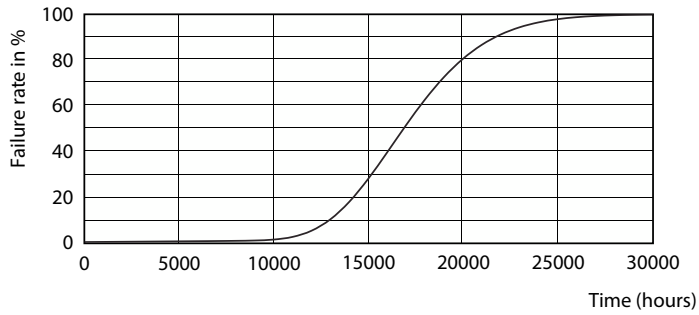

Ecofit Ledtubes T8

Lifetime

Life Expectancy Diagram - LEDtube 600mm 8W 740 T8 AP C G