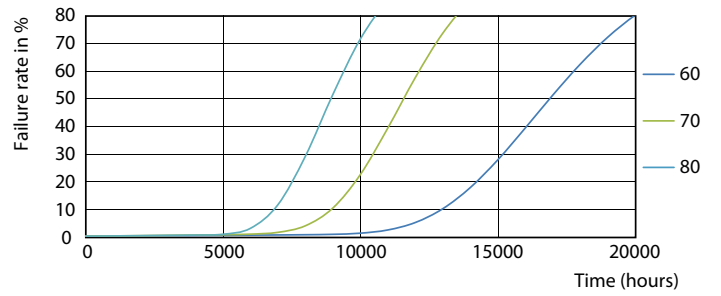

Ecofit Ledtubes T8

Lifetime

Life Expectancy Diagram - LEDtube 600mm 8W 740 T8 AP C G