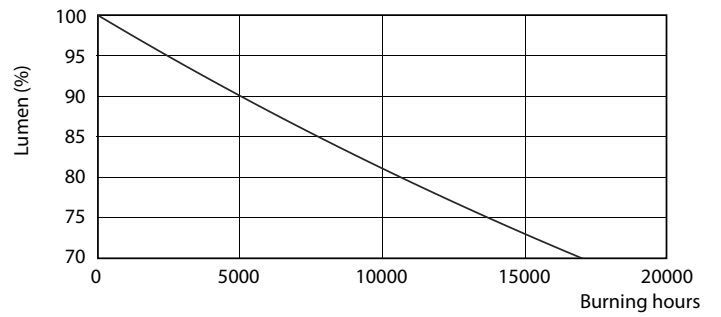

Product data

General Information		Power Factor (Nom)	
Cap-Base	G13 [Medium Bi-Pin Fluorescent]		0.5
Main Application	Industrial	Voltage (Nom)	220-240 V
Nominal Lifetime (Nom)	15000 h	Temperature	
Switching Cycle	50000X	T-Ambient (Max)	45 °C
B50L70	15000 h	T-Ambient (Min)	-20 °C
Light Technical		T-Storage (Max)	65 °C
Color Code	740 [CCT of 4000K]	T-Storage (Min)	-40 °C
Luminous Flux (Nom)	800 lm	T-Case Maximum (Nom)	60 °C
Luminous Flux (Rated) (Nom)	800 lm	Controls and Dimming	
Correlated Color Temperature (Nom)	4000 K	Dimmable	No
Color Consistency	<7	Mechanical and Housing	
Color Rendering Index (Nom)	73	Product Length	600 mm
LLMF At End Of Nominal Lifetime (Nom)	70 %	Approval and Application	
Operating and Electrical		Energy Efficiency Label (EEL)	A+
Input Frequency	50 to 60 Hz	Energy Saving Product	Yes
Power (Rated) (Nom)	8 W	Suitable For Accent Lighting	No
Lamp Current (Nom)	70 mA	Approval Marks	RoHS compliance KEMA Keur certificate
Starting Time (Nom)	0.5 s		
Warm Up Time to 60% Light (Nom)	0.5 s		

Photometric data

LEDtube 600mm 8W 740 T8 CN I G

Ecofit Ledtubes T8

Lifetime

LEDtube 16W G13 740 T8 AP I G

LEDtube 16W G13 740 T8 AP I G

LEDtube 16W G13 740 T8 AP I G

LEDtube 16W G13 740 T8 AP I G