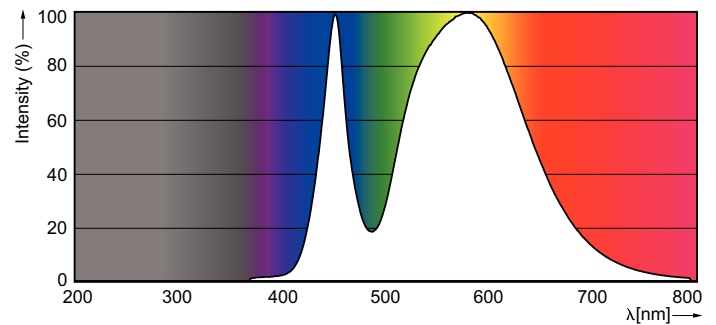

LEDtube 600mm 8W 740 T8 CN I G