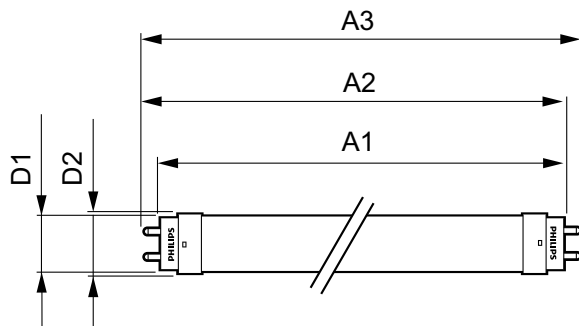

Product data

General Information		Power Factor (Nom)	
Cap-Base	G13 [Medium Bi-Pin Fluorescent]		0.5
Main Application	Industrial	Voltage (Nom)	220-240 V
Nominal Lifetime (Nom)	15000 h	Temperature	
Switching Cycle	50000X	T-Ambient (Max)	45 °C
B50L70	15000 h	T-Ambient (Min)	-20 °C
Light Technical		T-Storage (Max)	65 °C
Color Code	740 [CCT of 4000K]	T-Storage (Min)	-40 °C
Luminous Flux (Nom)	800 lm	T-Case Maximum (Nom)	60 °C
Luminous Flux (Rated) (Nom)	800 lm	Controls and Dimming	
Correlated Color Temperature (Nom)	4000 K	Dimmable	No
Color Consistency	<7	Mechanical and Housing	
Color Rendering Index (Nom)	73	Product Length	600 mm
LLMF At End Of Nominal Lifetime (Nom)	70 %	Approval and Application	
Operating and Electrical		Energy Efficiency Label (EEL)	A+
Input Frequency	50 to 60 Hz	Energy Saving Product	Yes
Power (Rated) (Nom)	8 W	Suitable For Accent Lighting	No
Lamp Current (Nom)	70 mA	Approval Marks	RoHS compliance KEMA Keur certificate
Starting Time (Nom)	0.5 s		
Warm Up Time to 60% Light (Nom)	0.5 s		

Ecofit Ledtubes T8

Energy Consumption kWh/1000 h	8 kWh
Product Data	
Full product code	871869652505000
Order product name	LEDtube 600mm 8W 740 T8 AP C G
EAN/UPC - Product	8718696525050
Order code	929001184708

Numerator - Quantity Per Pack	1
Numerator - Packs per outer box	10
Material Nr. (12NC)	929001184708
Net Weight (Piece)	0.124 kg

Dimensional drawing

TLED 600mm 2ft T8 8W-18W 4000K G13 ND

Product	D1	D2	A1	A2	A3	C	D
LEDtube 600mm	25.68	28	588.5	595.5	602.5	602.5	27.8
8W 740 T8 AP C	mm	mm	mm	mm	mm	mm	mm
G							