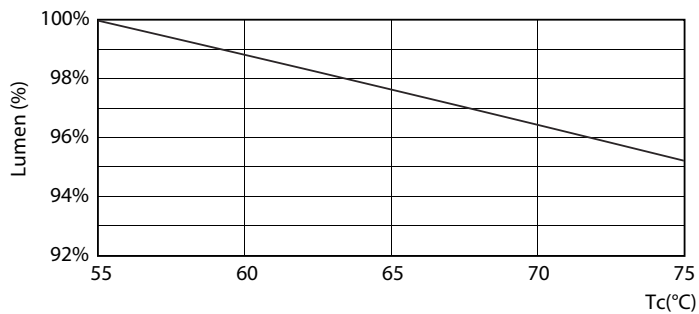

Product data

General Information		Power Consumption	
Cap-Base	G13 [Medium Bi-Pin Fluorescent]	Power Consumption	8 W
Nominal lifetime	15,000 hour(s)	Starting Time (Nom)	0.5 s
Switching Cycle	50,000	Warm-up time to 60% light	0.5 s
Rated Lifetime (Hours)	15,000 hour(s)	Power Factor (Fraction)	0.5
Lighting Technology	LED	Voltage (Nom)	220-240 V
EU RoHS compliant	Yes	Temperature	
Light Technical		Ambient temperature range	-20 °C to 45 °C
Color Code	740 [CCT of 4000K]	T-Case Maximum (Nom)	60 °C
Beam Angle (Nom)	240 degree(s)	Controls and Dimming	
Luminous Flux	800 lm	Dimmable	No
Color Designation	Cool White (CW)	Mechanical and Housing	
Correlated Color Temperature (Nom)	4000 K	Product Length	600 mm
Luminous Efficacy (rated) (Nom)	100.00 lm/W	Bulb Shape	T8
Color Consistency	<7	Approval and Application	
Color rendering index (CRI)	73	Energy Saving Product	Yes
LLMF At End Of Nominal Lifetime (Nom)	70 %	Suitable For Accent Lighting	No
Operating and Electrical		Approval Marks	RoHS compliance KEMA Keur certificate
Line Frequency	50 to 60 Hz		
Input Frequency	50 to 60 Hz		

Photometric data

General uniform lighting - LEDtube 600mm 8W 740 T8 AP C G

Light Distribution Diagram - LEDtube 600mm 8W 740 T8 AP C G

Spectral Power Distribution Colour - LEDtube 600mm 8W 740 T8 AP C G

Ecofit Ledtubes T8

Lifetime

Life Expectancy Diagram - LEDtube 600mm 8W 740 T8 AP C G

Life Expectancy Diagram - LEDtube 600mm 8W 740 T8 AP C G

Life Expectancy Diagram - LEDtube 600mm 8W 740 T8 AP C G

Lumen Maintenance Diagram - LEDtube 600mm 8W 740 T8 AP C G