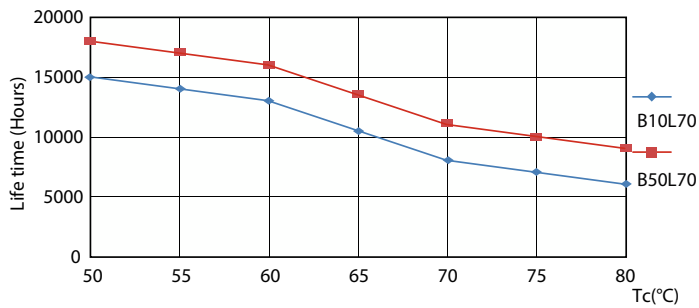

Life Expectancy Diagram - LEDtube 600mm 8W 740 T8 AP C G