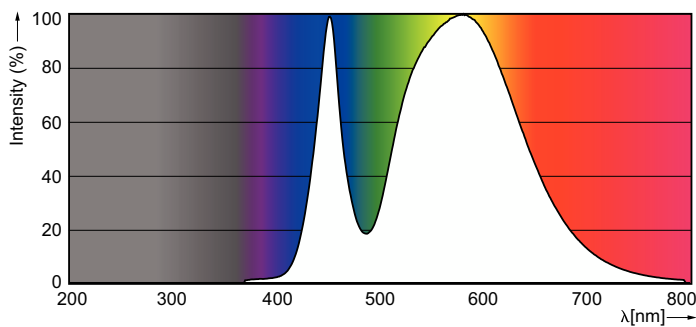

Product data

General Information		Power Consumption	
Cap-Base	G13 [Medium Bi-Pin Fluorescent]	Power Consumption	8 W
Nominal lifetime	15,000 hour(s)	Starting Time (Nom)	0.5 s
Switching Cycle	50,000	Warm-up time to 60% light	0.5 s
Rated Lifetime (Hours)	15,000 hour(s)	Power Factor (Fraction)	0.5
Lighting Technology	LED	Voltage (Nom)	220-240 V
EU RoHS compliant	Yes	Temperature	
Light Technical		Ambient temperature range	-20 °C to 45 °C
Color Code	740 [CCT of 4000K]	T-Case Maximum (Nom)	60 °C
Beam Angle (Nom)	240 degree(s)	Controls and Dimming	
Luminous Flux	800 lm	Dimmable	No
Color Designation	Cool White (CW)	Mechanical and Housing	
Correlated Color Temperature (Nom)	4000 K	Product Length	600 mm
Luminous Efficacy (rated) (Nom)	100.00 lm/W	Bulb Shape	T8
Color Consistency	<7	Approval and Application	
Color rendering index (CRI)	73	Energy Saving Product	Yes
LLMF At End Of Nominal Lifetime (Nom)	70 %	Suitable For Accent Lighting	No
Operating and Electrical		Approval Marks	RoHS compliance KEMA Keur certificate
Line Frequency	50 to 60 Hz		
Input Frequency	50 to 60 Hz		

Photometric data

General uniform lighting - LEDtube 600mm 8W 740 T8 AP C G

Light Distribution Diagram - LEDtube 600mm 8W 740 T8 AP C G

Spectral Power Distribution Colour - LEDtube 600mm 8W 740 T8 AP C G

Ecofit Ledtubes T8