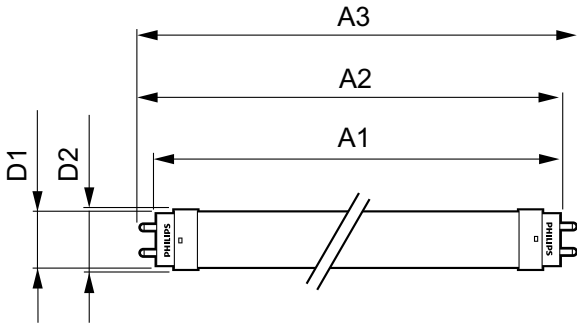

Essential LEDtube

Product Data

Full product code	871869664603800
Order product name	LEDtube 600mm 8W 740 T8 AP I G
EAN/UPC – product	8718696646038
Order code	64603800
Numerator – quantity per pack	1

Numerator – packs per outer box	20
Material no. (12NC)	929001184738
Net weight (piece)	0.124 kg

Dimensional drawing

TLED 600mm 2ft T8 8W-18W 4000K G13 ND

Product	D1	D2	A1	A2	A3	C	D
LEDtube 600mm	25.68	28	588.5	595.5	602.5	602.5	27.8
8W 740 T8 AP I G	mm	mm	mm	mm	mm	mm	mm

Photometric data