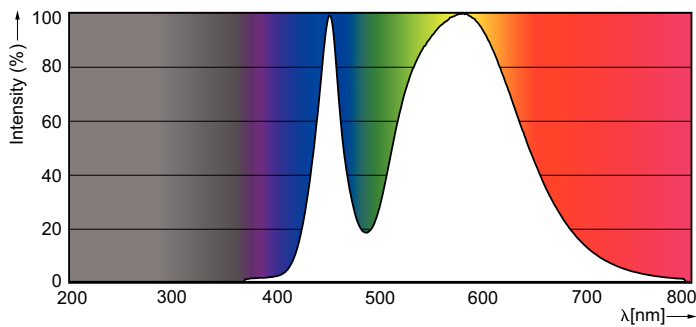

LEDtube 600mm 8W G13 T8 740 800lm AP C G