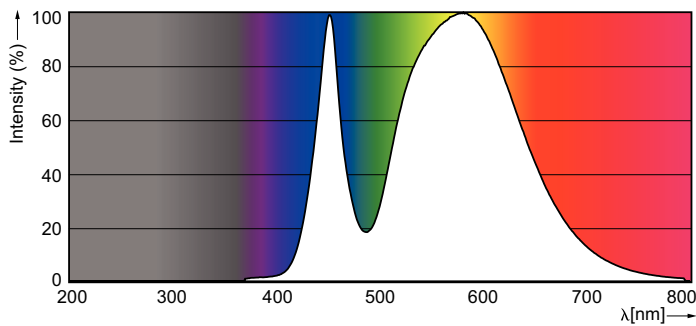

Essential LEDtube

Order product name	LEDtube 600mm 8W 740 T8 AP I G
EAN/UPC – product	8718696646038
Order code	929001184738
Numerator – quantity per pack	1
Numerator – packs per outer box	20

Material no. (12NC)	929001184738
Net weight (piece)	0.124 kg

Dimensional drawing

Product	D1	D2	A1	A2	A3	C	D
LEDtube 600mm	25.68	28 mm	588.5	595.5	602.5	602.5	27.8
8W 740 T8 AP I G	mm		mm	mm	mm	mm	mm

Photometric data