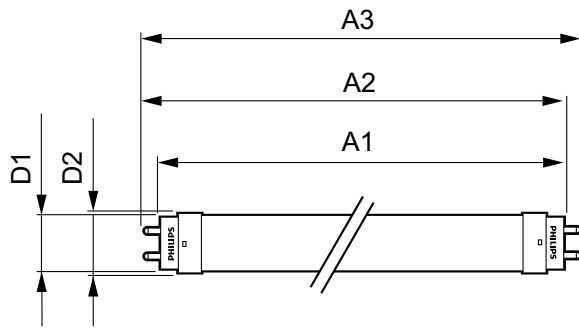

Essential LEDtube

Order product name	LEDtube 600mm 8W 740 T8 AP I G
EAN/UPC – product	8718696646038
Order code	929001184738
Numerator – quantity per pack	1
Numerator – packs per outer box	20

Material no. (12NC)	929001184738
Net weight (piece)	0.124 kg

Dimensional drawing

TLED 600mm 2ft T8 8W-18W 4000K G13 ND

Product	D1	D2	A1	A2	A3	C	D
LEDtube 600mm	25.68	28 mm	588.5	595.5	602.5	602.5	27.8
8W 740 T8 AP I G	mm		mm	mm	mm	mm	mm

Photometric data