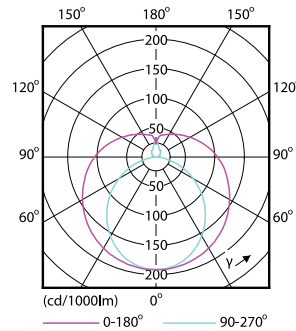

Essential LEDtube

Order product name	LEDtube 600mm 8W 740 T8 AP I G
EAN/UPC – product	8718696646038
Order code	929001184738
Numerator – quantity per pack	1
Numerator – packs per outer box	20

Material no. (12NC)	929001184738
Net weight (piece)	0.124 kg

Dimensional drawing

Product	D1	D2	A1	A2	A3	C	D
LEDtube 600mm	25.68	28 mm	588.5	595.5	602.5	602.5	27.8
8W 740 T8 AP I G	mm		mm	mm	mm	mm	mm

Photometric data