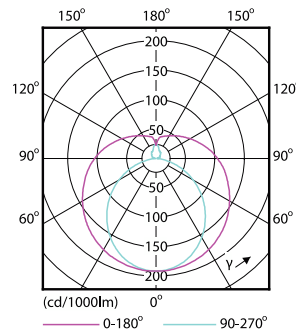

Essential LEDtube

Full product name	LEDtube 600mm 8W 740 T8 AP I G
Full product code	871869664603800
Order code	929001184738
Material Nr. (12NC)	929001184738
Numerator - Quantity Per Pack	1

EAN/UPC - Product/Case	8718696646038
Numerator - Packs per outer box	20
EAN/UPC - Case	8718696646045

Dimensional drawing

Product	D1	D2	A1	A2	A3	C	D
LEDtube 600mm	25.68	28 mm	588.5	595.5	602.5	602.5	27.8
8W 740 T8 AP I G	mm		mm	mm	mm	mm	mm

Photometric data

Light Distribution Diagram - LEDtube 600mm 8W 740 T8 AP I G