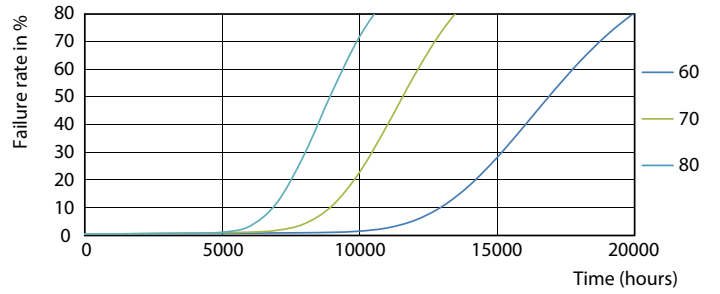

Essential LEDtube

Lifetime

Life Expectancy Diagram - LEDtube 600mm 8W 740 T8 AP I G