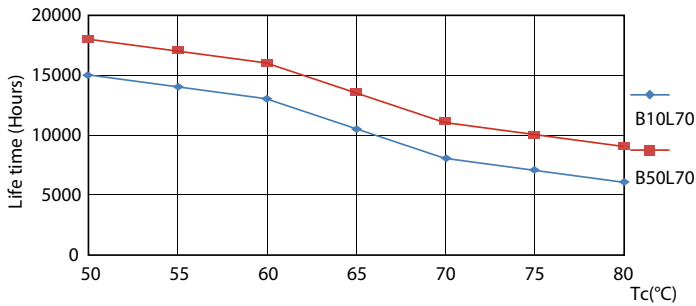

Product data

General Information	
Cap-Base	G13 [Medium Bi-Pin Fluorescent]
Nominal lifetime	15,000 hour(s)
Switching Cycle	50,000
Lighting Technology	LED
EU RoHS compliant	Yes
Light Technical	
Color Code	740 [CCT of 4000K]
Beam Angle (Nom)	240 degree(s)
Luminous Flux	800 lm
Color Designation	Cool White (CW)
Correlated Color Temperature (Nom)	4000 K
Luminous Efficacy (rated) (Nom)	100.00 lm/W
Color Consistency	<7
Color rendering index (CRI)	73
LLMF At End Of Nominal Lifetime (Nom)	70 %
Operating and Electrical	
Line Frequency	50 to 60 Hz
Input Frequency	50 to 60 Hz
Power Consumption	8 W
Starting Time (Nom)	0.5 s

General uniform lighting - LEDtube 600mm 8W 740 T8 AP I G

Spectral Power Distribution Colour - LEDtube 600mm 8W 740 T8 AP I G

Essential LEDtube

Lifetime

Life Expectancy Diagram - LEDtube 600mm 8W 740 T8 AP I G