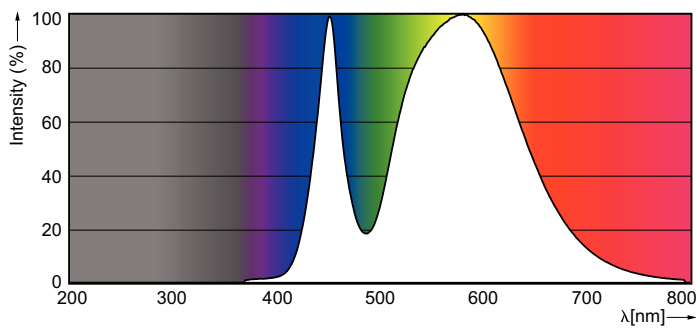

General uniform lighting - LEDtube 600mm 8W 740 T8 AP I G

Spectral Power Distribution Colour - LEDtube 600mm 8W 740 T8 AP I G