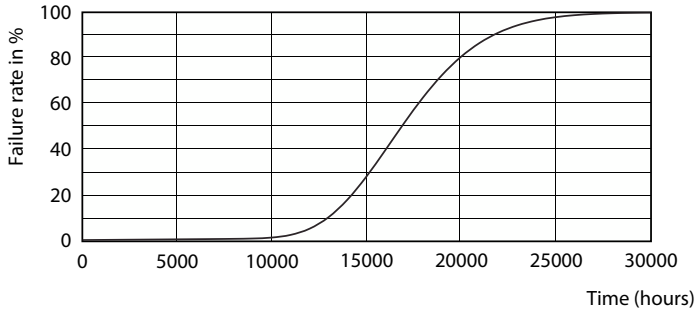

Essential LEDtube

Lifetime

Life Expectancy Diagram - LEDtube 600mm 8W 740 T8 AP I G