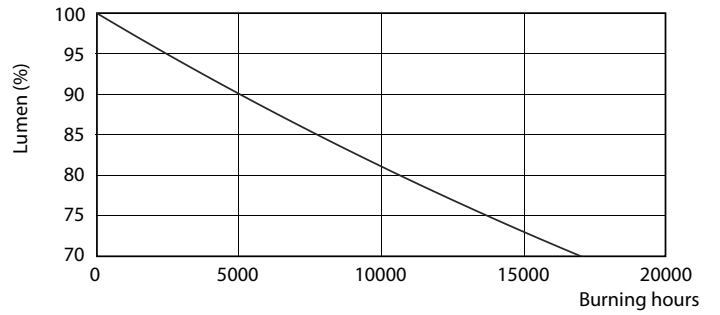

Life Expectancy Diagram - LEDtube 600mm 8W 740 T8 AP I G

Lumen Maintenance Diagram - LEDtube 600mm 8W 740 T8 AP I G