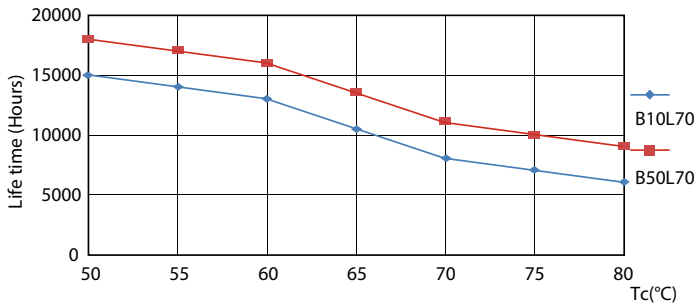

Life Expectancy Diagram - Ecofit LEDtube 600mm 8W 740 T8 RCA I

Life Expectancy Diagram - Ecofit LEDtube 600mm 8W 740 T8 RCA I