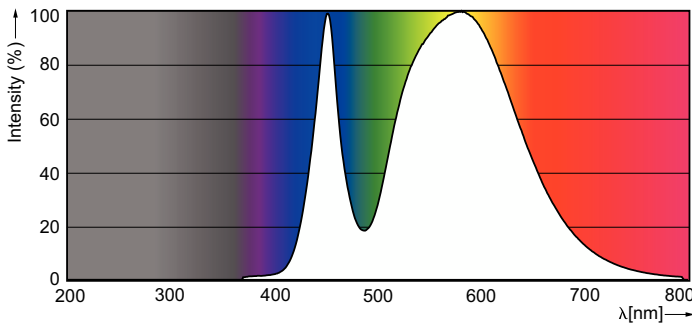

Product data

General Information		Starting Time (Nom)	
Cap-Base	G13 [Medium Bi-Pin Fluorescent]	Warm-up time to 60% light	0.5 s
Nominal lifetime	15,000 hour(s)	Power Factor (Fraction)	0.5
Switching Cycle	50,000	Voltage (Nom)	220-240 V
Lighting Technology	LED	Temperature	
EU RoHS compliant	Yes	Ambient temperature range	-20 °C to 45 °C
Light Technical		T-Case Maximum (Nom)	60 °C
Color Code	740 [CCT of 4000K]	Controls and Dimming	
Beam Angle (Nom)	240 degree(s)	Dimmable	No
Luminous Flux	800 lm	Mechanical and Housing	
Color Designation	Cool White (CW)	Product Length	600 mm
Correlated Color Temperature (Nom)	4000 K	Bulb Shape	Tube, double-ended
Luminous Efficacy (rated) (Nom)	100.00 lm/W	Approval and Application	
Color Consistency	<7	Energy Saving Product	Yes
Color rendering index (CRI)	73	Suitable For Accent Lighting	No
LLMF At End Of Nominal Lifetime (Nom)	70 %	Approval Marks	RoHS compliance KEMA Keur certificate
Operating and Electrical		Energy Consumption kWh/1000 h	8 kWh
Line Frequency	50 to 60 Hz		
Input Frequency	50 to 60 Hz		
Power Consumption	8 W		

Photometric data

General uniform lighting - Ecofit LEDtube 600mm 8W 740 T8 RCA I

Light Distribution Diagram - Ecofit LEDtube 600mm 8W 740 T8 RCA I

Spectral Power Distribution Colour - Ecofit LEDtube 600mm 8W 740 T8 RCA I