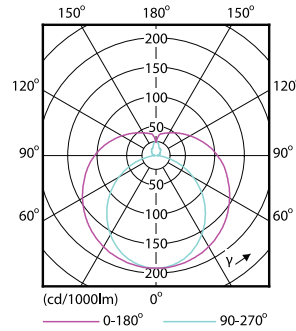

Product data

General Information		Starting Time (Nom)	
Cap-Base	G13 [Medium Bi-Pin Fluorescent]	Warm-up time to 60% light	0.5 s
Nominal lifetime	15,000 hour(s)	Power Factor (Fraction)	0.5
Switching Cycle	50,000	Voltage (Nom)	220-240 V
Lighting Technology	LED	Temperature	
EU RoHS compliant	Yes	Ambient temperature range	-20 °C to 45 °C
Light Technical		T-Case Maximum (Nom)	60 °C
Color Code	740 [CCT of 4000K]	Controls and Dimming	
Beam Angle (Nom)	240 degree(s)	Dimmable	No
Luminous Flux	800 lm	Mechanical and Housing	
Color Designation	Cool White (CW)	Product Length	600 mm
Correlated Color Temperature (Nom)	4000 K	Bulb Shape	Tube, double-ended
Luminous Efficacy (rated) (Nom)	100.00 lm/W	Approval and Application	
Color Consistency	<7	Energy Saving Product	Yes
Color rendering index (CRI)	73	Suitable For Accent Lighting	No
LLMF At End Of Nominal Lifetime (Nom)	70 %	Approval Marks	RoHS compliance KEMA Keur certificate
Operating and Electrical		Energy Consumption kWh/1000 h	8 kWh
Line Frequency	50 to 60 Hz		
Input Frequency	50 to 60 Hz		
Power Consumption	8 W		

Ecofit Ledtubes T8

Product Data	
Order product name	Ecofit LEDtube 600mm 8W 740 T8 RCA I
Full product name	Ecofit LEDtube 600mm 8W 740 T8 RCA I
Full product code	871869965798700
Order code	929001184767
Material Nr. (12NC)	929001184767

Photometric data

General uniform lighting - Ecofit LEDtube 600mm 8W 740 T8 RCA I

Light Distribution Diagram - Ecofit LEDtube 600mm 8W 740 T8 RCA I

Spectral Power Distribution Colour - Ecofit LEDtube 600mm 8W 740 T8 RCA I