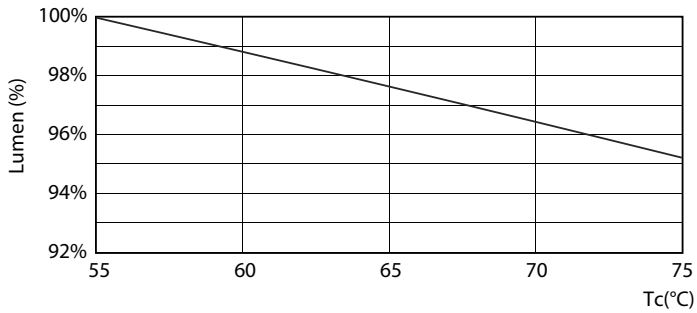

Product data

General Information		Starting Time (Nom)	
Cap-Base	G13 [Medium Bi-Pin Fluorescent]	Warm-up time to 60% light	0.5 s
Nominal lifetime	15,000 hour(s)	Power Factor (Fraction)	0.5
Switching Cycle	50,000	Voltage (Nom)	220-240 V
Lighting Technology	LED	Temperature	
EU RoHS compliant	Yes	Ambient temperature range	-20 °C to 45 °C
Light Technical		T-Case Maximum (Nom)	60 °C
Color Code	740 [CCT of 4000K]	Controls and Dimming	
Beam Angle (Nom)	240 degree(s)	Dimmable	No
Luminous Flux	800 lm	Mechanical and Housing	
Color Designation	Cool White (CW)	Product Length	600 mm
Correlated Color Temperature (Nom)	4000 K	Bulb Shape	Tube, double-ended
Luminous Efficacy (rated) (Nom)	100.00 lm/W	Approval and Application	
Color Consistency	<7	Energy Saving Product	Yes
Color rendering index (CRI)	73	Suitable For Accent Lighting	No
LLMF At End Of Nominal Lifetime (Nom)	70 %	Approval Marks	RoHS compliance KEMA Keur certificate
Operating and Electrical		Energy Consumption kWh/1000 h	8 kWh
Line Frequency	50 to 60 Hz		
Input Frequency	50 to 60 Hz		
Power Consumption	8 W		

Ecofit Ledtubes T8

Lifetime

Life Expectancy Diagram - Ecofit LEDtube 600mm 8W 740 T8 RCA I

Life Expectancy Diagram - Ecofit LEDtube 600mm 8W 740 T8 RCA I

Life Expectancy Diagram - Ecofit LEDtube 600mm 8W 740 T8 RCA I