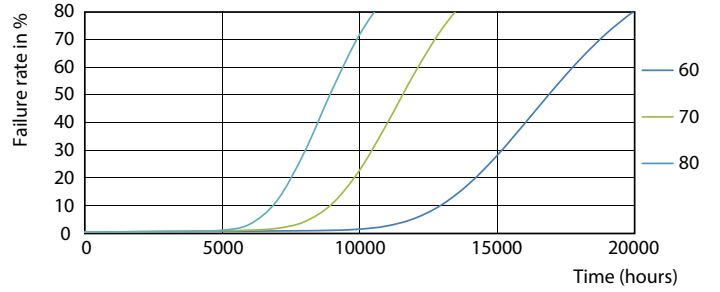

Ecofit Ledtubes T8

Lifetime