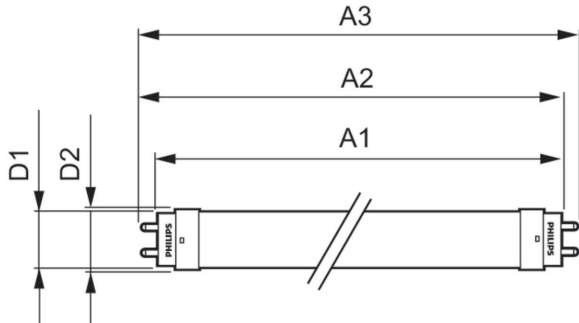

Product data

General Information		Starting Time (Nom)	
Cap-Base	G13 [Medium Bi-Pin Fluorescent]	Warm-up time to 60% light	0.5 s
Nominal lifetime	15,000 hour(s)	Power Factor (Fraction)	0.5
Switching Cycle	50,000	Voltage (Nom)	220-240 V
Lighting Technology	LED	Temperature	
EU RoHS compliant	Yes	Ambient temperature range	-20 °C to 45 °C
Light Technical		T-Case Maximum (Nom)	60 °C
Color Code	740 [CCT of 4000K]	Controls and Dimming	
Beam Angle (Nom)	240 degree(s)	Dimmable	No
Luminous Flux	800 lm	Mechanical and Housing	
Color Designation	Cool White (CW)	Product Length	600 mm
Correlated Color Temperature (Nom)	4000 K	Bulb Shape	Tube, double-ended
Luminous Efficacy (rated) (Nom)	100.00 lm/W	Approval and Application	
Color Consistency	<7	Energy Saving Product	Yes
Color rendering index (CRI)	73	Suitable For Accent Lighting	No
LLMF At End Of Nominal Lifetime (Nom)	70 %	Approval Marks	RoHS compliance KEMA Keur certificate
Operating and Electrical		Energy Consumption kWh/1000 h	8 kWh
Line Frequency	50 to 60 Hz		
Input Frequency	50 to 60 Hz		
Power Consumption	8 W		

Ecofit Ledtubes T8

Product Data	
Order product name	Ecofit LEDtube 600mm 8W 740 T8 RCA I
Full product name	Ecofit LEDtube 600mm 8W 740 T8 RCA I
Full product code	871869965798700
Order code	929001184767
Material Nr. (12NC)	929001184767

Numerator - Quantity Per Pack	1
EAN/UPC - Product/Case	8718699657987
Numerator - Packs per outer box	20
EAN/UPC - Case	8718699657994

Dimensional drawing

Product	D1	D2	A1	A2	A3	C	D
Ecofit LEDtube	25.68	28 mm	588.5	595.5	602.5	602.5	27.8
600mm 8W 740	mm		mm	mm	mm	mm	mm
T8 RCA I							

Photometric data

General uniform lighting - Ecofit LEDtube 600mm 8W 740 T8 RCA I

Light Distribution Diagram - Ecofit LEDtube 600mm 8W 740 T8 RCA I

Spectral Power Distribution Colour - Ecofit LEDtube 600mm 8W 740 T8 RCA I