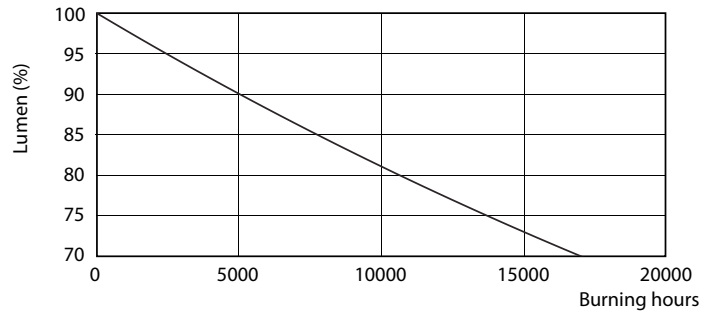

Product data

General Information		Starting Time (Nom)	
Cap-Base	G13 [Medium Bi-Pin Fluorescent]	Warm-up time to 60% light	0.5 s
Nominal lifetime	15,000 hour(s)	Power Factor (Fraction)	0.5
Switching Cycle	50,000	Voltage (Nom)	220-240 V
Lighting Technology	LED	Temperature	
EU RoHS compliant	Yes	Ambient temperature range	-20 °C to 45 °C
Light Technical		T-Case Maximum (Nom)	60 °C
Color Code	740 [CCT of 4000K]	Controls and Dimming	
Beam Angle (Nom)	240 degree(s)	Dimmable	No
Luminous Flux	800 lm	Mechanical and Housing	
Color Designation	Cool White (CW)	Product Length	600 mm
Correlated Color Temperature (Nom)	4000 K	Bulb Shape	Tube, double-ended
Luminous Efficacy (rated) (Nom)	100.00 lm/W	Approval and Application	
Color Consistency	<7	Energy Saving Product	Yes
Color rendering index (CRI)	73	Suitable For Accent Lighting	No
LLMF At End Of Nominal Lifetime (Nom)	70 %	Approval Marks	RoHS compliance KEMA Keur certificate
Operating and Electrical		Energy Consumption kWh/1000 h	8 kWh
Line Frequency	50 to 60 Hz		
Input Frequency	50 to 60 Hz		
Power Consumption	8 W		

Ecofit Ledtubes T8

Lifetime

Life Expectancy Diagram - Ecofit LEDtube 600mm 8W 740 T8 RCA I

Life Expectancy Diagram - Ecofit LEDtube 600mm 8W 740 T8 RCA I

Life Expectancy Diagram - Ecofit LEDtube 600mm 8W 740 T8 RCA I