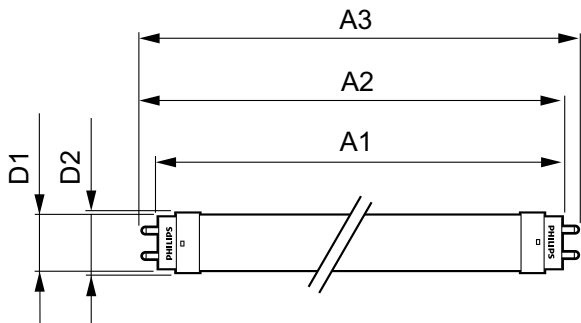

Product data

General Information		Starting time (nom.)	
Cap base	G13 [Medium Bi-Pin Fluorescent]		0.5 s
Main application	Industrial	Warm-up time to 60% light (nom.)	0.5 s
Nominal lifetime (nom.)	15000 h	Power factor (nom.)	0.5
Switching cycle	50000X	Voltage (Nom)	220-240 V
B50L70	15000 h	Temperature	
Light Technical		T ambient (max.)	45 °C
Colour code	765 [CCT of 6,500 K]	T ambient (min.)	-20 °C
Luminous flux (nom.)	800 lm	T storage (max.)	65 °C
Luminous flux (rated) (nom.)	800 lm	T storage (min.)	-40 °C
Correlated colour temperature (nom.)	6500 K	T-Case maximum (nom.)	60 °C
Colour consistency	<7	Controls and Dimming	
Color rendering index (nom.)	73	Dimmable	No
LLMF at end of nominal lifetime (nom.)	70 %	Mechanical and Housing	
Operating and Electrical		Product length	600 mm
Input frequency	50 to 60 Hz	Approval and Application	
Power (Rated) (Nom)	8 W	Energy efficiency label (EEL)	A+
Lamp current (nom.)	70 mA		

Ecofit LED tubes T8 Mains

Energy-saving product	Yes
Suitable for accent lighting	No
Approval marks	RoHS compliance KEMA Keur certificate
Energy Consumption kWh/1000 h	8 kWh

Product Data

Full product code	871869652507400
Order product name	LEDtube 600mm 8W 765 T8 AP C G

EAN/UPC – product	8718696525074
Order code	52507400
Numerator – quantity per pack	1
Numerator – packs per outer box	10
Material no. (12NC)	929001184808
Net weight (piece)	0.124 kg

Dimensional drawing

TLED 600mm 2ft T8 8W-18W 6500K G13 ND

Product	D1	D2	A1	A2	A3	C	D
LEDtube 600mm	25.68	28	588.5	595.5	602.5	602.5	27.8
8W 765 T8 AP C G	mm	mm	mm	mm	mm	mm	mm

Photometric data

LEDtube 600mm 8W 765 T8 CN I G

Ecofit LED tubes T8 Mains

Lifetime