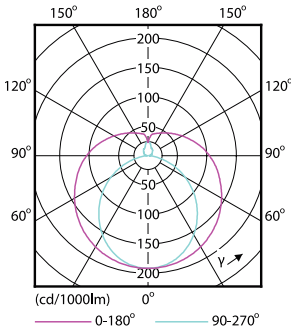

EAN/UPC – product	8718696525074
Order code	52507400
Numerator – quantity per pack	1
Numerator – packs per outer box	10
Material no. (12NC)	929001184808
Net weight (piece)	0.124 kg

Dimensional drawing

TLED 600mm 2ft T8 8W-18W 6500K G13 ND

Product	D1	D2	A1	A2	A3	C	D
LEDtube 600mm	25.68	28	588.5	595.5	602.5	602.5	27.8
8W 765 T8 AP C G	mm	mm	mm	mm	mm	mm	mm

Photometric data

LEDtube 600mm 8W 765 T8 CN I G

Ecofit LED tubes T8 Mains

Lifetime