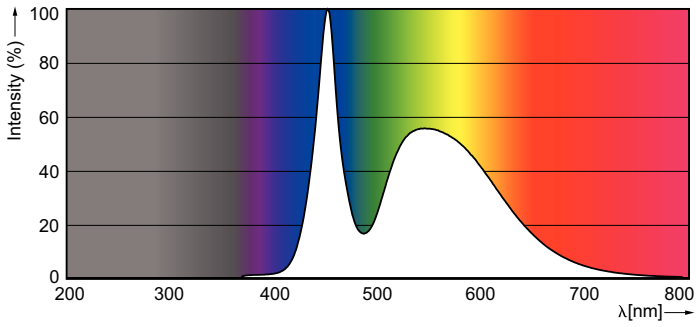

Product data

General Information		Starting time (nom.)	
Cap base	G13 [Medium Bi-Pin Fluorescent]		0.5 s
Main application	Industrial	Warm-up time to 60% light (nom.)	0.5 s
Nominal lifetime (nom.)	15000 h	Power factor (nom.)	0.5
Switching cycle	50000X	Voltage (Nom)	220-240 V
B50L70	15000 h	Temperature	
Light Technical		T ambient (max.)	45 °C
Colour code	765 [CCT of 6,500 K]	T ambient (min.)	-20 °C
Luminous flux (nom.)	800 lm	T storage (max.)	65 °C
Luminous flux (rated) (nom.)	800 lm	T storage (min.)	-40 °C
Correlated colour temperature (nom.)	6500 K	T-Case maximum (nom.)	60 °C
Colour consistency	<7	Controls and Dimming	
Color rendering index (nom.)	73	Dimmable	No
LLMF at end of nominal lifetime (nom.)	70 %	Mechanical and Housing	
Operating and Electrical		Product length	600 mm
Input frequency	50 to 60 Hz	Approval and Application	
Power (Rated) (Nom)	8 W	Energy efficiency label (EEL)	A+
Lamp current (nom.)	70 mA		

Product	D1	D2	A1	A2	A3	C	D
LEDtube 600mm	25.68	28	588.5	595.5	602.5	602.5	27.8
8W 765 T8 AP C G	mm	mm	mm	mm	mm	mm	mm

Photometric data

LEDtube 600mm 8W 765 T8 CN I G

Ecofit LED tubes T8 Mains

Lifetime