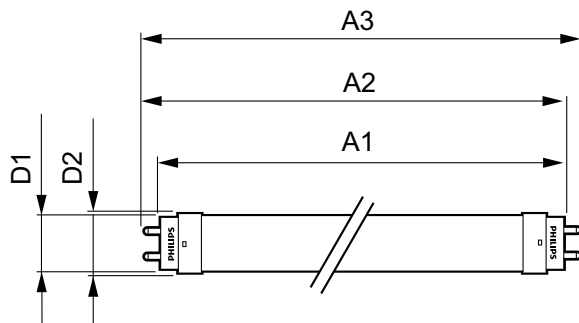

Ecofit LED tubes T8 Mains

Suitable for accent lighting	No
Energy efficiency label (EEL)	A+
Approval marks	RoHS compliance KEMA Keur certificate
Energy Consumption kWh/1000 h	8 kWh

Product Data

Full product code	871869652507400
Order product name	LEDtube 600mm 8W 765 T8 AP C G

EAN/UPC – product	8718696525074
Order code	929001184808
Numerator – quantity per pack	1
Numerator – packs per outer box	10
Material no. (12NC)	929001184808
Net weight (piece)	0.124 kg

Dimensional drawing

TLED 600mm 2ft T8 8W-18W 6500K G13 ND

Product	D1	D2	A1	A2	A3	C	D
LEDtube 600mm	25.68	28 mm	588.5	595.5	602.5	602.5	27.8
8W 765 T8 AP C G	mm		mm	mm	mm	mm	mm
G							

Photometric data

Ecofit LED tubes T8 Mains