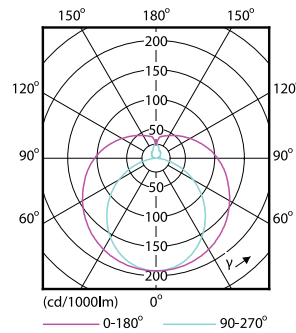

EAN/UPC – product	8718696525074
Order code	929001184808
Numerator – quantity per pack	1
Numerator – packs per outer box	10
Material no. (12NC)	929001184808
Net weight (piece)	0.124 kg

Dimensional drawing

TLED 600mm 2ft T8 8W-18W 6500K G13 ND

Product	D1	D2	A1	A2	A3	C	D
LEDtube 600mm	25.68	28 mm	588.5	595.5	602.5	602.5	27.8
8W 765 T8 AP C G	mm		mm	mm	mm	mm	mm
G							

Photometric data

Ecofit LED tubes T8 Mains