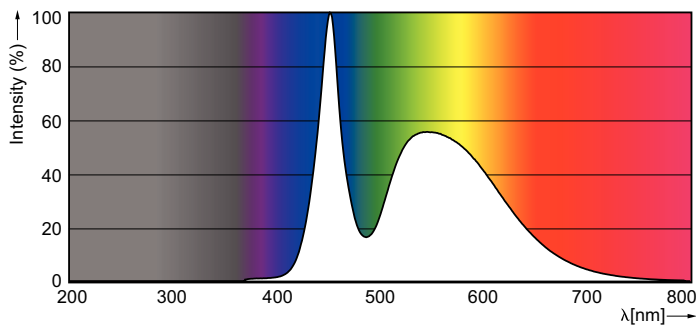

Product data

General Information	
Cap base	G13 [Medium Bi-Pin Fluorescent]
Main application	Industrial
Nominal lifetime (nom.)	15000 h
Switching cycle	50000X
B50L70	15000 h
Light Technical	
Colour Code	765 [CCT of 6500K]
Lamp Luminous Flux 25°C EL (Nom)	800 lm
Lamp Luminous Flux (Nom)	800 lm
Colour Temperature, horizontal (Nom)	6500 K
Colour consistency	<7
Colour Rendering Index,horiz (Nom)	73
LLMF at end of nominal lifetime (nom.)	70 %
Operating and Electrical	
Input frequency	50 to 60 Hz
Technical Lamp Power (Nom)	8 W
Lamp current (nom.)	70 mA

TLED 600mm 2ft T8 8W-18W 6500K G13 ND

Product	D1	D2	A1	A2	A3	C	D
LEDtube 600mm	25.68	28 mm	588.5	595.5	602.5	602.5	27.8
8W 765 T8 AP C G	mm		mm	mm	mm	mm	mm
G							

Photometric data

Ecofit LED tubes T8 Mains