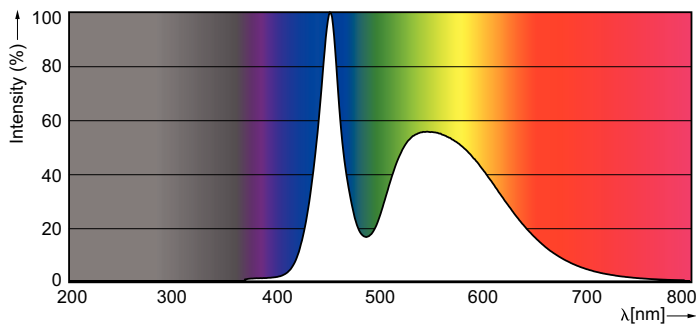

Essential LEDtube

Order product name	LEDtube 600mm 8W 765 T8 AP I G
EAN/UPC – product	8718696646052
Order code	929001184838
Numerator – quantity per pack	1
Numerator – packs per outer box	20

Material no. (12NC)	929001184838
Net weight (piece)	0.124 kg

Dimensional drawing

Product	D1	D2	A1	A2	A3	C	D
LEDtube 600mm	25.68	28 mm	588.5	595.5	602.5	602.5	27.8
8W 765 T8 AP I G	mm		mm	mm	mm	mm	mm

Photometric data