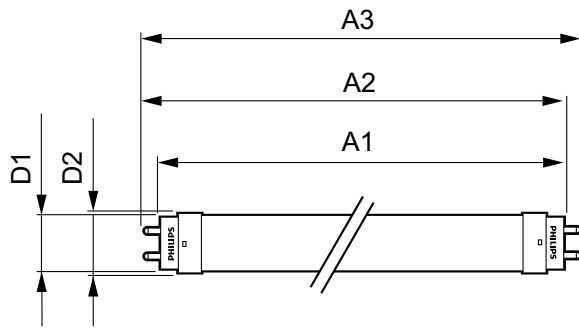

Essential LEDtube

Order product name	LEDtube 600mm 8W 765 T8 AP I G
EAN/UPC – product	8718696646052
Order code	929001184838
Numerator – quantity per pack	1
Numerator – packs per outer box	20

Material no. (12NC)	929001184838
Net weight (piece)	0.124 kg

Dimensional drawing

TLED 600mm 2ft T8 8W-18W 6500K G13 ND

Product	D1	D2	A1	A2	A3	C	D
LEDtube 600mm	25.68	28 mm	588.5	595.5	602.5	602.5	27.8
8W 765 T8 AP I G	mm		mm	mm	mm	mm	mm

Photometric data