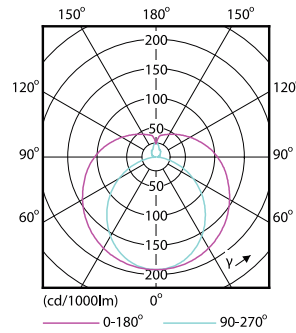

Essential LEDtube

Order product name	LEDtube 600mm 8W 765 T8 AP I G
EAN/UPC – product	8718696646052
Order code	929001184838
Numerator – quantity per pack	1
Numerator – packs per outer box	20

Material no. (12NC)	929001184838
Net weight (piece)	0.124 kg

Dimensional drawing

Product	D1	D2	A1	A2	A3	C	D
LEDtube 600mm	25.68	28 mm	588.5	595.5	602.5	602.5	27.8
8W 765 T8 AP I G	mm		mm	mm	mm	mm	mm

Photometric data