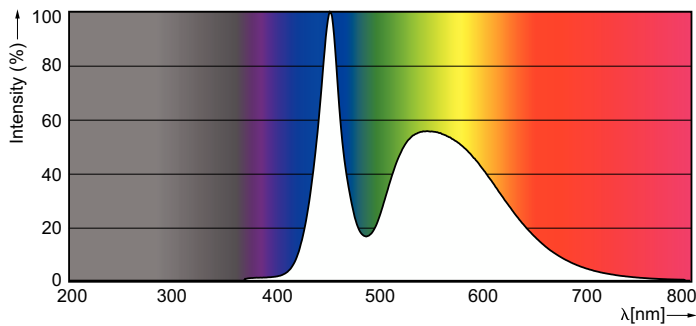

General uniform lighting - LEDtube 600mm 8W 765 T8 AP I G

Spectral Power Distribution Colour - LEDtube 600mm 8W 765 T8 AP I G