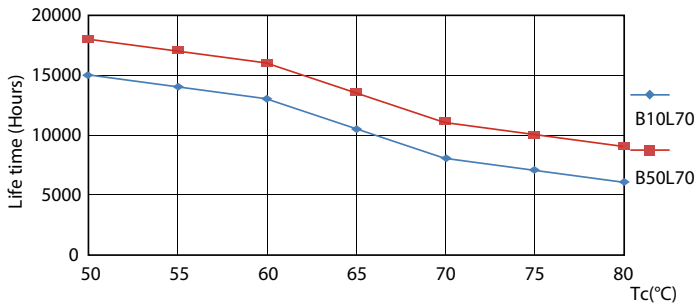

Product data

General Information	
Cap-Base	G13 [Medium Bi-Pin Fluorescent]
Nominal lifetime	15,000 hour(s)
Switching Cycle	50,000
Lighting Technology	LED
EU RoHS compliant	Yes
Light Technical	
Color Code	765 [CCT of 6500K]
Beam Angle (Nom)	240 degree(s)
Luminous Flux	800 lm
Color Designation	Cool Daylight
Correlated Color Temperature (Nom)	6500 K
Luminous Efficacy (rated) (Nom)	100.00 lm/W
Color Consistency	<7
Color rendering index (CRI)	73
LLMF At End Of Nominal Lifetime (Nom)	70 %
Operating and Electrical	
Line Frequency	50 to 60 Hz
Input Frequency	50 to 60 Hz
Power Consumption	8 W
Starting Time (Nom)	0.5 s

General uniform lighting - LEDtube 600mm 8W 765 T8 AP I G

Spectral Power Distribution Colour - LEDtube 600mm 8W 765 T8 AP I G

Essential LEDtube

Lifetime

Life Expectancy Diagram - LEDtube 600mm 8W 765 T8 AP I G