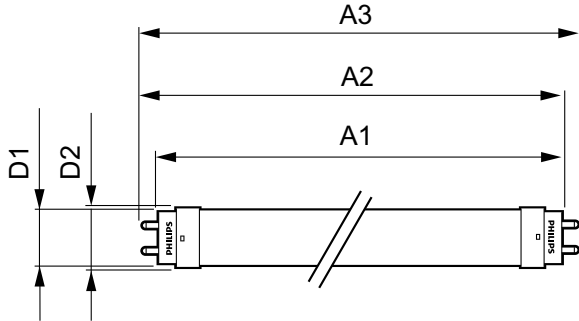

Essential LEDtube

Product Data

Full product code	871869664605200
Order product name	LEDtube 600mm 8W 765 T8 AP I G
EAN/UPC – product	8718696646052
Order code	64605200
Numerator – quantity per pack	1

Numerator – packs per outer box	20
Material no. (12NC)	929001184838
Net weight (piece)	0.124 kg

Dimensional drawing

TLED 600mm 2ft T8 8W-18W 6500K G13 ND

Product	D1	D2	A1	A2	A3	C	D
LEDtube 600mm	25.68	28	588.5	595.5	602.5	602.5	27.8
8W 765 T8 AP I G	mm	mm	mm	mm	mm	mm	mm

Photometric data