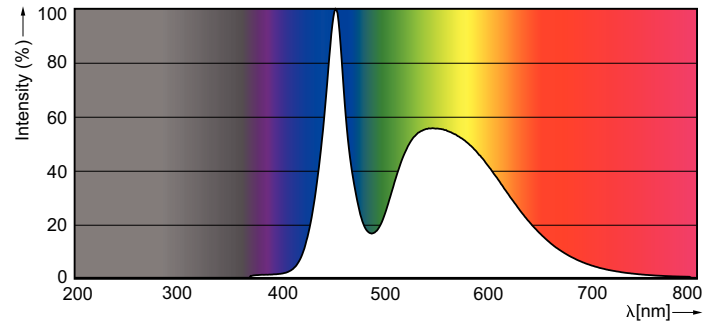

Essential LEDtube

Product Data

Full product code	871869664605200
Order product name	LEDtube 600mm 8W 765 T8 AP I G
EAN/UPC – product	8718696646052
Order code	64605200
Numerator – quantity per pack	1

Numerator – packs per outer box	20
Material no. (12NC)	929001184838
Net weight (piece)	0.124 kg

Dimensional drawing

Product	D1	D2	A1	A2	A3	C	D
LEDtube 600mm	25.68	28	588.5	595.5	602.5	602.5	27.8
8W 765 T8 AP I G	mm	mm	mm	mm	mm	mm	mm

Photometric data

LEDtube 600mm 8W 765 T8 CN I G