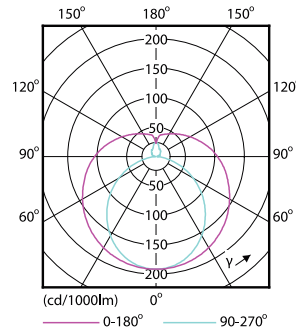

Essential LEDtube

Product Data

Full product code	871869664605200
Order product name	LEDtube 600mm 8W 765 T8 AP I G
EAN/UPC - Product	8718696646052
Order code	929001184838
Numerator - Quantity Per Pack	1

Numerator - Packs per outer box	20
Material Nr. (12NC)	929001184838
Net Weight (Piece)	0.124 kg

Dimensional drawing

Product	D1	D2	A1	A2	A3	C	D
LEDtube 600mm	25.68	28	588.5	595.5	602.5	602.5	27.8
8W 765 T8 AP I G	mm	mm	mm	mm	mm	mm	mm

Photometric data