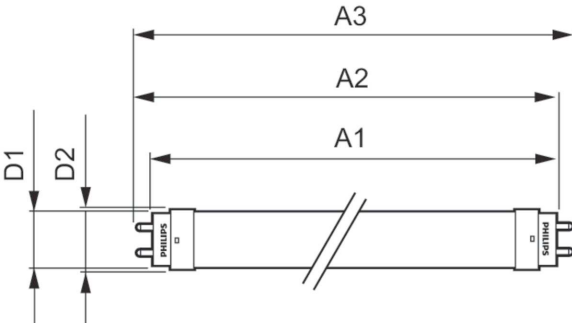

Essential LEDtube

Product Data

Full product code	871869664605200
Order product name	LEDtube 600mm 8W 765 T8 AP I G
EAN/UPC - Product	8718696646052
Order code	929001184838
Numerator - Quantity Per Pack	1

Numerator - Packs per outer box	20
Material Nr. (12NC)	929001184838
Net Weight (Piece)	0.091 kg

Dimensional drawing

TLED 600mm 2ft T8 8W-18W 6500K G13 ND

Product	D1	D2	A1	A2	A3	C	D
LEDtube 600mm	25.68	28	588.5	595.5	602.5	602.5	27.8
8W 765 T8 AP I G	mm	mm	mm	mm	mm	mm	mm

Photometric data