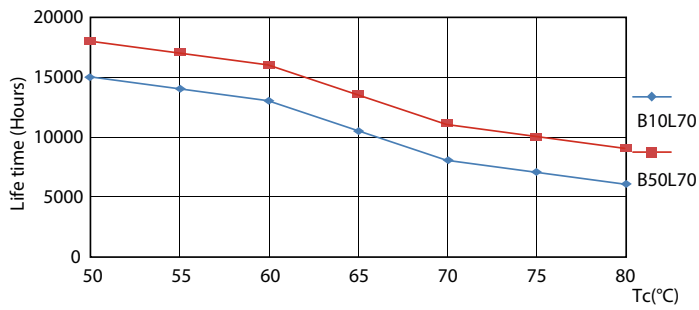

LEDtube 16W G13 740 T8 AP I G