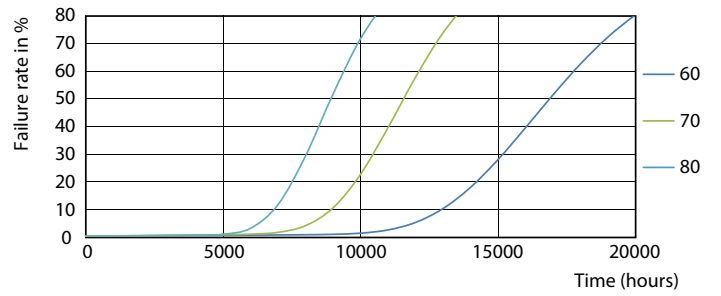

Photometric data

General Uniform Lighting
1. TLED 600mm 2ft T8 8W-18W 6500K G13 ND

LEDtube 1200mm 16W 765 T8 CN I G

LEDtube 600mm 8W G13 T8 765 800lm AP C G

Essential LEDtube

Lifetime

LEDtube 16W G13 740 T8 AP I G