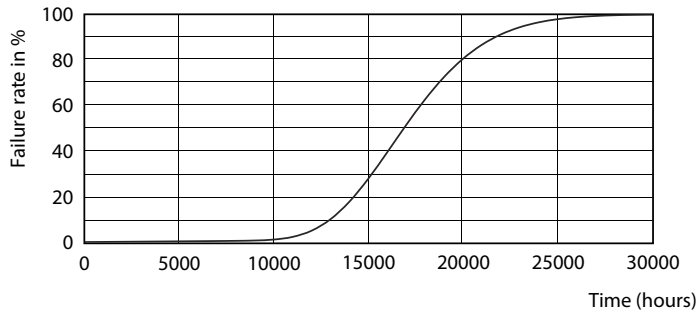

Photometric data

General Uniform Lighting
1. TLED 600mm 2ft T8 8W-18W 6500K G13 ND

LEDtube 1200mm 16W 765 T8 CN I G

LEDtube 600mm 8W G13 T8 765 800lm AP C G

Essential LEDtube

Lifetime

LEDtube 16W G13 740 T8 AP I G