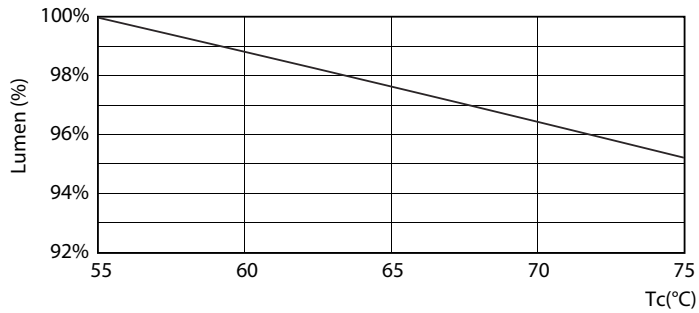

LEDtube 16W G13 740 T8 AP I G