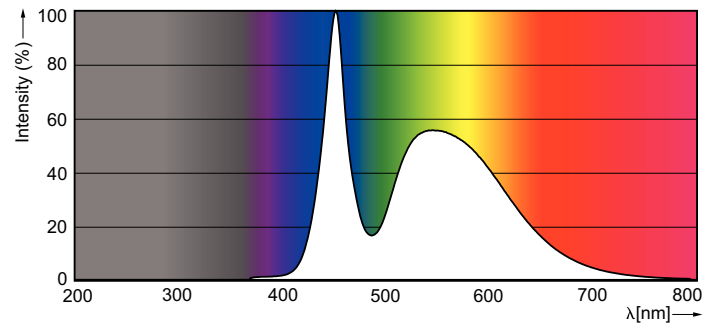

Essential LEDtube

Product Data

Full product code	871869664605200
Order product name	LEDtube 600mm 8W 765 T8 AP I G
EAN/UPC - Product	8718696646052
Order code	929001184838
Numerator - Quantity Per Pack	1

Numerator - Packs per outer box	20
Material Nr. (12NC)	929001184838
Net Weight (Piece)	0.124 kg

Dimensional drawing

Product	D1	D2	A1	A2	A3	C	D
LEDtube 600mm	25.68	28	588.5	595.5	602.5	602.5	27.8
8W 765 T8 AP I G	mm	mm	mm	mm	mm	mm	mm

Photometric data