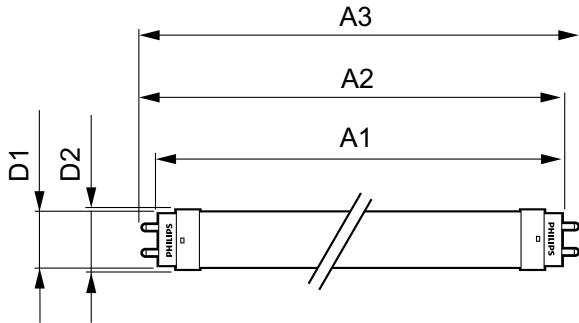

Essential LEDtube

Product Data

Full product code	871869664605200
Order product name	LEDtube 600mm 8W 765 T8 AP I G
EAN/UPC - Product	8718696646052
Order code	929001184838
Numerator - Quantity Per Pack	1

Numerator - Packs per outer box	20
Material Nr. (12NC)	929001184838
Net Weight (Piece)	0.124 kg

Dimensional drawing

TLED 600mm 2ft T8 8W-18W 6500K G13 ND

Product	D1	D2	A1	A2	A3	C	D
LEDtube 600mm	25.68	28	588.5	595.5	602.5	602.5	27.8
8W 765 T8 AP I G	mm	mm	mm	mm	mm	mm	mm

Photometric data