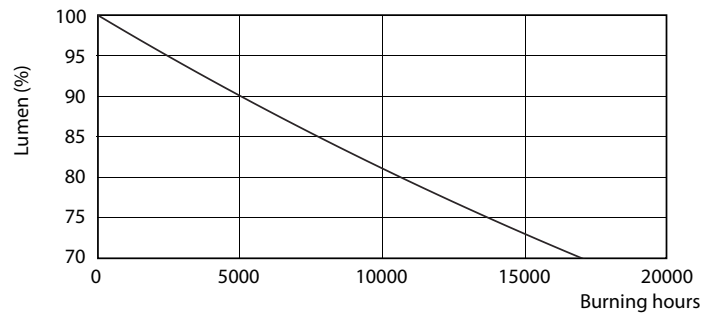

LEDtube 16W G13 740 T8 AP I G

LEDtube 16W G13 740 T8 AP I G