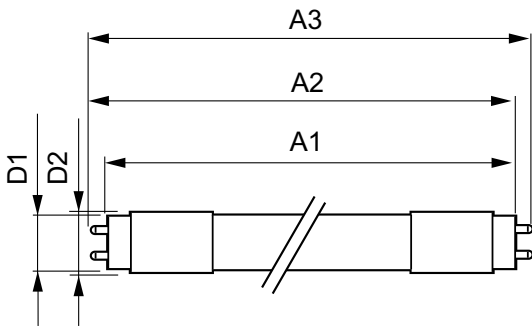

MASTER LEDtube EM/Mains T8

Approval and Application

Energy-saving product	Yes
Suitable for accent lighting	No
Energy efficiency label (EEL)	A+
Approval marks	CE marking RoHS compliance KEMA Keur certificate
Energy Consumption kWh/1000 h	18 kWh

Product Data

Full product code	871869652406000

Order product name	Master LEDTube 1200 mm 18W 865 T8 I W
EAN/UPC – product	8718696524060
Order code	929001187812
Numerator – quantity per pack	1
Numerator – packs per outer box	10
Material no. (12NC)	929001187812
Net weight (piece)	0.230 kg

Warnings and Safety

• -

Dimensional drawing

LEDtube 1200mm 18W/865 T8 I W