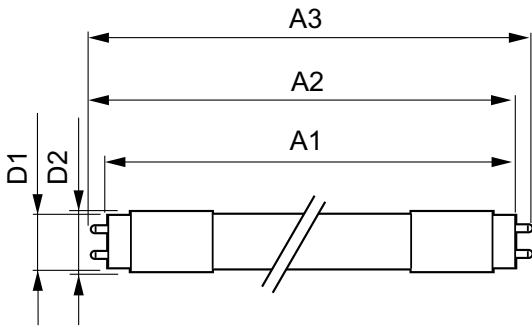

Product Data

Full product code 871869652795500

Order product name	ESSENTIAL LEDtube 1200mm 18W 840 T8C W G
EAN/UPC - Product	8718696527955
Order code	929001193911
Numerator - Quantity Per Pack	1
Numerator - Packs per outer box	10
Material Nr. (12NC)	929001193911
Net Weight (Piece)	0.215 kg

Dimensional drawing

LEDtube 1200mm 18W/840 T8C WG

Product	D1	D2	A1	A2	A3
ESSENTIAL LEDtube 1200mm 18W 840 T8C W G	25.6 mm	27.8 mm	1199.4 mm	1205.3 mm	1213.6 mm

Photometric data

Essential LEDtube 18W G13 4000K 240D