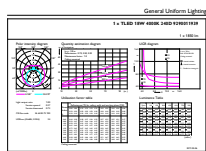

Dimensional drawing

LEDtube 1200mm 18W/840 T8C WG

Product	D1	D2	A1	A2	A3
ESSENTIAL LEDtube 1200mm 18W 840 T8C W G	25.6 mm	27.8 mm	1199.4 mm	1205.3 mm	1213.6 mm

Photometric data

Essential LEDtube 18W G13 4000K 240D