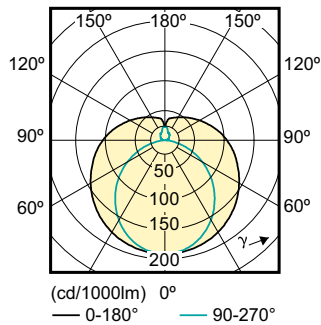

Dimensional drawing

LEDtube 1200mm 18W/840 T8C WG

Product	D1	D2	A1	A2	A3
ESSENTIAL LEDtube 1200mm 18W 840 T8C W G	25.6 mm	27.8 mm	1199.4 mm	1205.3 mm	1213.6 mm

Photometric data

Essential LEDtube 18W G13 4000K 240D