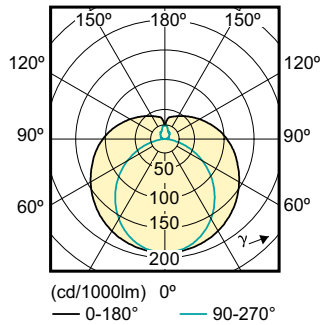

Dimensional drawing

LEDtube 1200mm 18W/840 T8C WG

Product	D1	D2	A1	A2	A3
CorePro LEDtube 1200mm 18W 840 T8C W G	25.6 mm	27.8 mm	1199.4 mm	1205.3 mm	1213.6 mm

Photometric data

Essential LEDtube 18W G13 4000K 240D