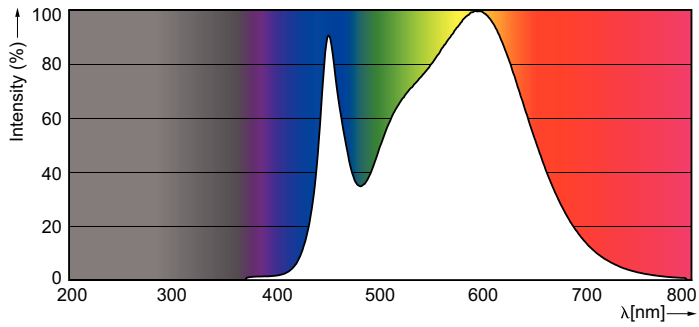

Essential LED tubes T8 Mains

Photometric data

LEDtube 1200mm 18 W /840 T8 C W G