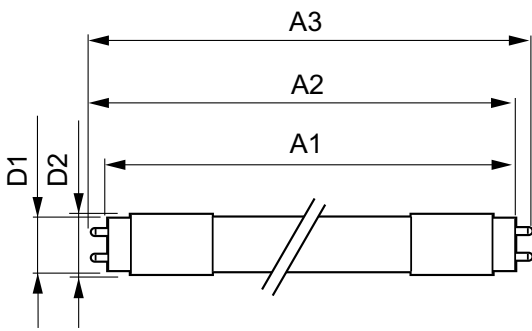

Product Data

Full product code	871869668291301
-------------------	-----------------

Order product name	CorePro LEDtube 1200mm 18W 840 T8C W G
EAN/UPC - Product	8718696682913
Order code	929001193972
Numerator - Quantity Per Pack	1
Numerator - Packs per outer box	20
Material Nr. (12NC)	929001193972
Net Weight (Piece)	0.215 kg

Dimensional drawing

LEDtube 1200mm 18W/840 T8C WG

Product	D1	D2	A1	A2	A3
CorePro LEDtube 1200mm 18W 840 T8C W G	25.6 mm	27.8 mm	1199.4 mm	1205.3 mm	1213.6 mm

Photometric data

Essential LEDtube 18W G13 4000K 240D