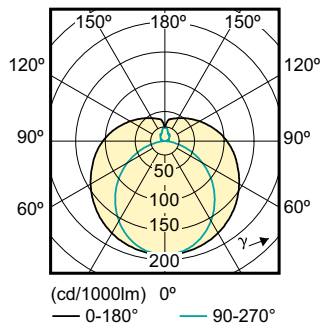

Dimensional drawing

LEDtube 1200mm 18W/865 T8C WG

Product	D1	D2	A1	A2	A3
ESSENTIAL LEDtube 1200mm 18W 865 T8C W G	25.6 mm	27.8 mm	1199.4 mm	1205.3 mm	1213.6 mm

Photometric data

Essential LEDtube 18W G13 6500K 240D