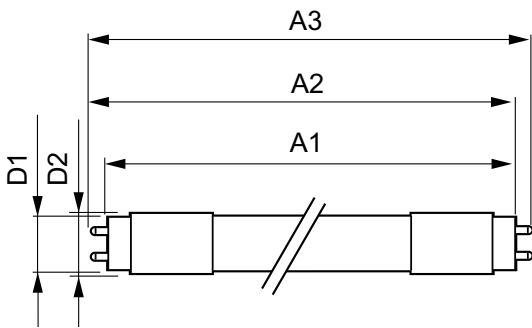

Product length 1200 mm

Approval and Application

Energy efficiency label (EEL) A+
 Energy-saving product Yes
 Suitable for accent lighting No
 Approval marks CE marking UL certificate RoHS compliance
 KEMA Keur certificate
 Energy Consumption kWh/1000 h 18 kWh

Product Data

Full product code 871869652819800
 Order product name ESSENTIAL LEDtube 1200mm 18W 865 T8C W G
 EAN/UPC – product 8718696528198
 Order code 52819800
 Numerator – quantity per pack 1
 Numerator – packs per outer box 10
 Material no. (12NC) 929001194511
 Net weight (piece) 0.215 kg

Dimensional drawing

LEDtube 1200mm 18W/865 T8C WG

Product	D1	D2	A1	A2	A3
ESSENTIAL LEDtube 1200mm 18W 865 T8C W G	25.6 mm	27.8 mm	1199.4 mm	1205.3 mm	1213.6 mm

Photometric data

Essential LEDtube 18W G13 6500K 240D