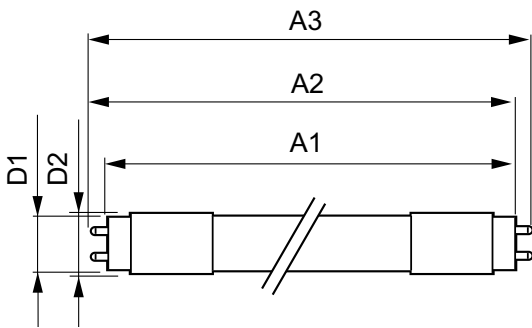

Product data

General Information	
Cap base	G13 [Medium Bi-Pin Fluorescent]
Main application	Industrial
Nominal lifetime (nom.)	30000 h
Switching cycle	50000X
B50L70	30000 h

Light Technical	
Colour code	865 [CCT of 6,500 K]
Beam Angle (Nom)	240 °
Luminous flux (nom.)	900 lm
Luminous flux (rated) (nom.)	900 lm
Correlated colour temperature (nom.)	6500 K
Colour consistency	<6
Color rendering index (nom.)	82
LLMF at end of nominal lifetime (nom.)	70 %

Product length	600 mm
Approval and Application	
Energy efficiency label (EEL)	A+
Energy-saving product	Yes
Suitable for accent lighting	No
Approval marks	CE marking UL certificate RoHS compliance KEMA Keur certificate
Energy Consumption kWh/1000 h	9 kWh

Product Data

Full product code	871869652789400
Order product name	ESSENTIAL LEDtube 600mm 9W 865 T8 C W G
EAN/UPC – product	8718696527894
Order code	52789400
Numerator – quantity per pack	1
Numerator – packs per outer box	10
Material no. (12NC)	929001194711
Net weight (piece)	0.120 kg

Dimensional drawing

LEDtube 600mm 9W/865 T8C WG

Product	D1	D2	A1	A2	A3
ESSENTIAL LEDtube 600mm 9W 865 T8 C W G	25.6 mm	27.8 mm	589.8 mm	595.7 mm	604.0 mm

Photometric data

Essential LEDtube 9W G13 6500K 240D