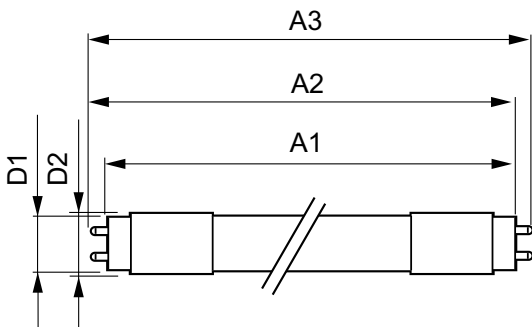

Product length 600 mm

Approval and Application

Energy efficiency label (EEL) A+
 Energy-saving product Yes
 Suitable for accent lighting No
 Approval marks CE marking UL certificate RoHS compliance
 KEMA Keur certificate
 Energy Consumption kWh/1000 h 9 kWh

Product Data

Full product code 871869652789400
 Order product name ESSENTIAL LEDtube 600mm 9W 865 T8 C W G
 EAN/UPC – product 8718696527894
 Order code 52789400
 Numerator – quantity per pack 1
 Numerator – packs per outer box 10
 Material no. (12NC) 929001194711
 Net weight (piece) 0.120 kg

Dimensional drawing

LEDtube 600mm 9W/865 T8C WG

Product	D1	D2	A1	A2	A3
ESSENTIAL LEDtube 600mm 9W 865 T8 C W G	25.6 mm	27.8 mm	589.8 mm	595.7 mm	604.0 mm

Photometric data

Essential LEDtube 9W G13 6500K 240D