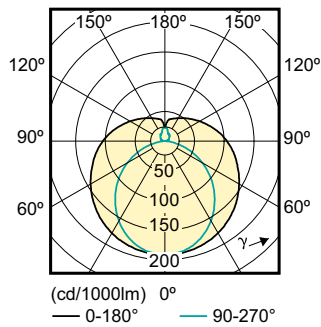

Dimensional drawing

LEDtube 600mm 9W/865 T8C WG

Product	D1	D2	A1	A2	A3
ESSENTIAL LEDtube 600mm 9W 865 T8 C W G	25.6 mm	27.8 mm	589.8 mm	595.7 mm	604.0 mm

Photometric data

Essential LEDtube 9W G13 6500K 240D