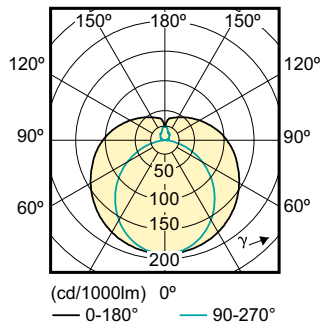

Dimensional drawing

LEDtube 600mm 9W/865 T8C WG

Product	D1	D2	A1	A2	A3
ESSENTIAL LEDtube 600mm 9W 865 T8 C W G	25.6 mm	27.8 mm	589.8 mm	595.7 mm	604.0 mm

Photometric data

Essential LEDtube 9W G13 6500K 240D