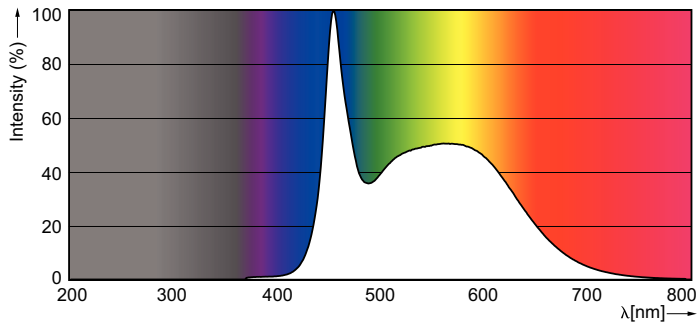

Essential LED tubes T8 Mains

Photometric data

LEDtube 600mm 9 W /865 T8 C W G