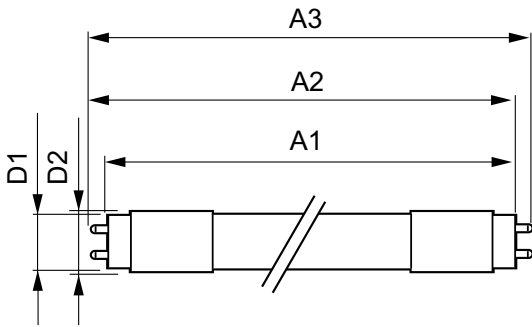

Product Data

Full product code 871869652789400

Order product name	ESSENTIAL LEDtube 600mm 9W 865 T8 C W G
EAN/UPC - Product	8718696527894
Order code	929001194711
Numerator - Quantity Per Pack	1
Numerator - Packs per outer box	10
Material Nr. (12NC)	929001194711
Net Weight (Piece)	0.120 kg

Dimensional drawing

LEDtube 600mm 9W/865 T8C WG

Product	D1	D2	A1	A2	A3
ESSENTIAL LEDtube 600mm 9W 865 T8 C W G	25.6 mm	27.8 mm	589.8 mm	595.7 mm	604.0 mm

Photometric data

Essential LEDtube 9W G13 6500K 240D