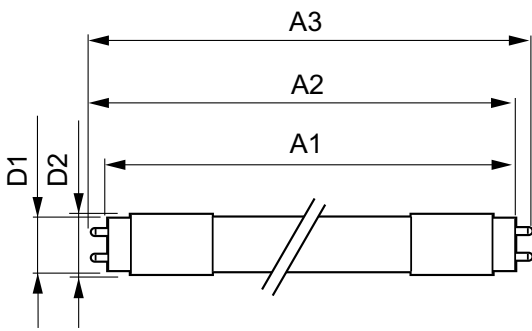

Product data

General Information		Starting Time (Nom)	
Cap-Base	G13 [Medium Bi-Pin Fluorescent]		0.5 s
RoHS mark	RoHS mark	Warm Up Time to 60% Light (Nom)	instant full light
Main Application	Industrial	Power Factor (Nom)	0.92
Nominal Lifetime (Nom)	30000 h	Voltage (Nom)	100-240 V
Switching Cycle	50000X	Temperature	
B50L70	30000 h	T-Ambient (Max)	45 °C
Light Technical		T-Ambient (Min)	-20 °C
Color Code	865 [CCT of 6500K]	T-Storage (Max)	65 °C
Luminous Flux (Rated) (Nom)	900 lm	T-Storage (Min)	-40 °C
Correlated Color Temperature (Nom)	6500 K	T-Case Maximum (Nom)	70 °C
Color Consistency	<6	Controls and Dimming	
Color Rendering Index (Nom)	82	Dimmable	No
LLMF At End Of Nominal Lifetime (Nom)	70 %	Mechanical and Housing	
Operating and Electrical		Product Length	600 mm
Input Frequency	50 to 60 Hz		
Power (Rated) (Nom)	9 W		

Product Data

Full product code	871869668299901
-------------------	-----------------

Order product name	CorePro LEDtube 600mm 9W 865 T8 C W G
EAN/UPC - Product	8718696682999
Order code	929001194772
Numerator - Quantity Per Pack	1
Numerator - Packs per outer box	20
Material Nr. (12NC)	929001194772
Net Weight (Piece)	0.120 kg

Dimensional drawing

LEDtube 600mm 9W/865 T8C WG

Product	D1	D2	A1	A2	A3
CorePro LEDtube 600mm 9W 865 T8 C W G	25.6 mm	27.8 mm	589.8 mm	595.7 mm	604.0 mm

Photometric data

Essential LEDtube 9W G13 6500K 240D

LEDtube 600mm 9 W T8 C W G

Essential LED tubes T8 Mains

Photometric data

LEDtube 600mm 9 W /865 T8 C W G