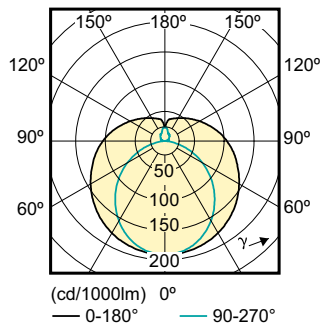

Product Data

Full product code	871869668299901
-------------------	-----------------

Order product name	CorePro LEDtube 600mm 9W 865 T8 C W G
EAN/UPC - Product	8718696682999
Order code	929001194772
Numerator - Quantity Per Pack	1
Numerator - Packs per outer box	20
Material Nr. (12NC)	929001194772
Net Weight (Piece)	0.120 kg

Dimensional drawing

LEDtube 600mm 9W/865 T8C WG

Product	D1	D2	A1	A2	A3
CorePro LEDtube 600mm 9W 865 T8 C W G	25.6 mm	27.8 mm	589.8 mm	595.7 mm	604.0 mm

Photometric data

Essential LEDtube 9W G13 6500K 240D

LEDtube 600mm 9 W T8 C W G

Essential LED tubes T8 Mains

Photometric data

LEDtube 600mm 9 W /865 T8 C W G