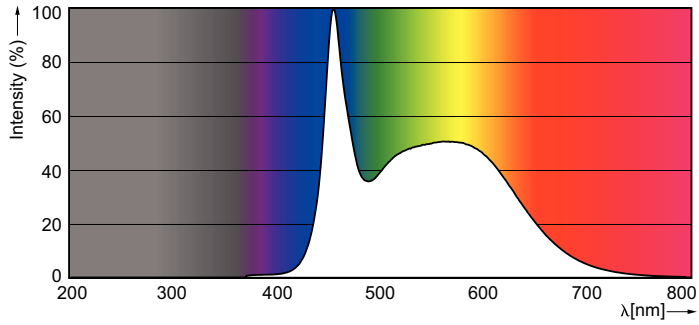

Essential LED tubes T8 Mains

Photometric data

LEDtube 600mm 9 W /865 T8 C W G