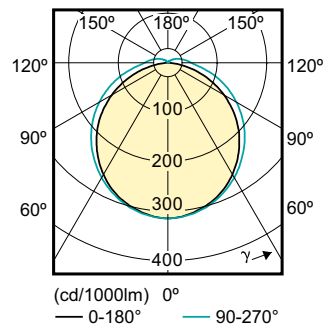

CorePro LED PLC

Product Data

Full product code	871869654115900
Order product name	CorePro LED PLC 9W 830 4P G24q-3
EAN/UPC – product	8718696541159
Order code	54115900
Numerator – quantity per pack	1

Numerator – packs per outer box	10
Material no. (12NC)	929001200802
Net weight (piece)	0.088 kg

Dimensional drawing

Product	D1	D2	A1	A2	A3
CorePro LED PLC 9W 830 4P G24q-3	24.3 mm	28.4 mm	128.8 mm	148 mm	163.6 mm

Photometric data

LEDtube PLC 100mm 9W G24Q-3 830 950lm