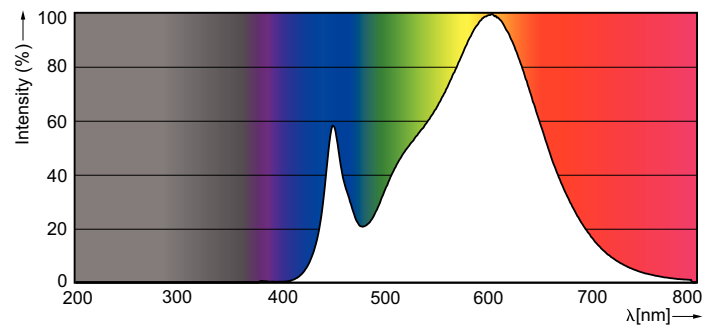

CorePro LED PLC

Product Data

Full product code	871869654115900
Order product name	CorePro LED PLC 9W 830 4P G24q-3
EAN/UPC – product	8718696541159
Order code	54115900
Numerator – quantity per pack	1

Numerator – packs per outer box	10
Material no. (12NC)	929001200802
Net weight (piece)	0.088 kg

Dimensional drawing

Product	D1	D2	A1	A2	A3
CorePro LED PLC 9W 830 4P G24q-3	24.3 mm	28.4 mm	128.8 mm	148 mm	163.6 mm

Photometric data

LEDtube PLC 100mm 9W G24Q-3 830 950lm