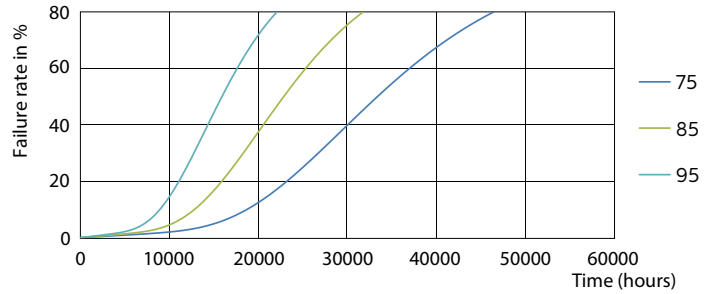

CorePro LED PLC

Lifetime