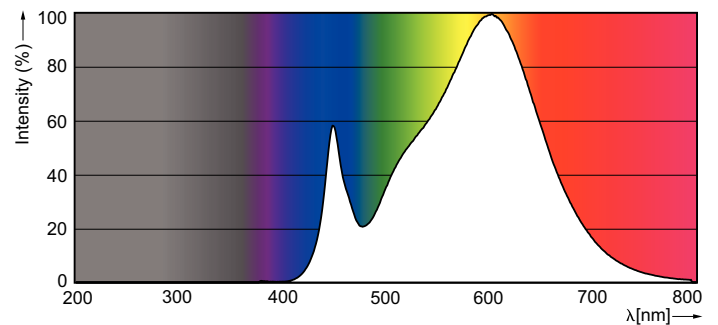

Product data

General Information		Power factor (nom.)	
Cap base	G24Q-3 [G24q-3]		0.9
Nominal lifetime (nom.)	30000 h	Voltage (Nom)	20-50 V
Switching cycle	50000X	Temperature	
B50L70	30000 h	T ambient (max.)	35 °C
Light Technical		T ambient (min.)	-20 °C
Colour code	830 [CCT of 3,000 K]	T storage (max.)	65 °C
Luminous flux (nom.)	950 lm	T storage (min.)	-40 °C
Luminous flux (rated) (nom.)	950 lm	T-Case maximum (nom.)	76 °C
Correlated colour temperature (nom.)	3000 K	Controls and Dimming	
Colour consistency	<6	Dimmable	no
Color rendering index (nom.)	83	Mechanical and Housing	
LLMF at end of nominal lifetime (nom.)	70 %	Product length	200 mm
Operating and Electrical		Approval and Application	
Input frequency	30000-80000 Hz	Energy efficiency label (EEL)	A+
Power (Rated) (Nom)	9 W	Energy-saving product	Yes
Lamp current (max.)	400 mA	Approval marks	CE marking RoHS compliance KEMA Keur certificate
Lamp current (min.)	250 mA		
Starting time (nom.)	0.5 s		
Warm-up time to 60% light (nom.)	0.5 s		

Dimensional drawing

LEDtube PLC 9W G24q-3/830 4P

Product	D1	D2	A1	A2	A3
CorePro LED PLC CorePro LED PLC 9W 830 4P G24q-3	24.3 mm	28.4 mm	128.8 mm	148 mm	163.6 mm

Photometric data

LEDtube PLC 100mm 9W G24Q-3 830 950lm