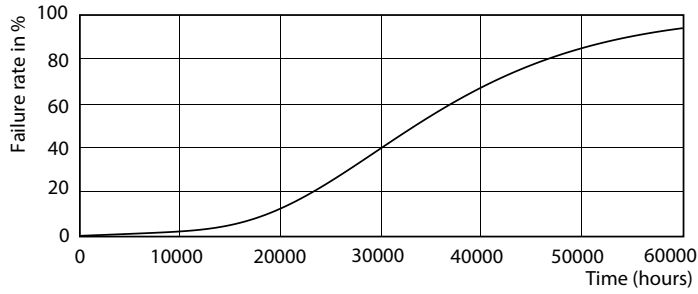

CorePro LED PLC

Lifetime