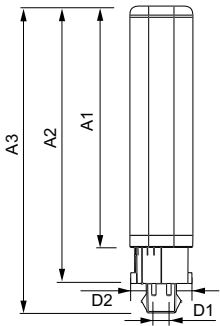

Product data

General Information		Power factor (nom.)	
Cap base	G24Q-3 [G24q-3]		0.9
Nominal lifetime (nom.)	30000 h	Voltage (Nom)	20-50 V
Switching cycle	50000X	Temperature	
B50L70	30000 h	T ambient (max.)	35 °C
Light Technical		T ambient (min.)	-20 °C
Colour code	830 [CCT of 3,000 K]	T storage (max.)	65 °C
Luminous flux (nom.)	950 lm	T storage (min.)	-40 °C
Luminous flux (rated) (nom.)	950 lm	T-Case maximum (nom.)	76 °C
Correlated colour temperature (nom.)	3000 K	Controls and Dimming	
Colour consistency	<6	Dimmable	no
Color rendering index (nom.)	83	Mechanical and Housing	
LLMF at end of nominal lifetime (nom.)	70 %	Product length	200 mm
Operating and Electrical		Approval and Application	
Input frequency	30000-80000 Hz	Energy efficiency label (EEL)	A+
Power (Rated) (Nom)	9 W	Energy-saving product	Yes
Lamp current (max.)	400 mA	Approval marks	CE marking RoHS compliance KEMA Keur certificate
Lamp current (min.)	250 mA		
Starting time (nom.)	0.5 s		
Warm-up time to 60% light (nom.)	0.5 s		

CorePro LED PLC

Energy Consumption kWh/1000 h	12 kWh
Product Data	
Full product code	871869654115900
Order product name	CorePro LED PLC CorePro LED PLC 9W 830 4P G24q-3
EAN/UPC – product	8718696541159

Order code	54115900
Numerator – quantity per pack	1
Numerator – packs per outer box	10
Material no. (12NC)	929001200802
Net weight (piece)	0.088 kg

Dimensional drawing

LEDtube PLC 9W G24q-3/830 4P

Product	D1	D2	A1	A2	A3
CorePro LED PLC CorePro LED PLC 9W 830 4P G24q-3	24.3 mm	28.4 mm	128.8 mm	148 mm	163.6 mm

Photometric data

LEDtube PLC 100mm 9W G24Q-3 830 950lm