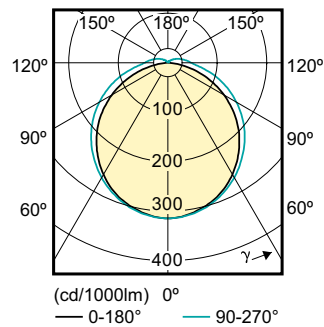

Product data

General Information		Power factor (nom.)	
Cap base	G24Q-3 [G24q-3]		0.9
Nominal lifetime (nom.)	30000 h	Voltage (Nom)	20-50 V
Switching cycle	50000X	Temperature	
B50L70	30000 h	T ambient (max.)	35 °C
Light Technical		T ambient (min.)	-20 °C
Colour code	830 [CCT of 3,000 K]	T storage (max.)	65 °C
Luminous flux (nom.)	950 lm	T storage (min.)	-40 °C
Luminous flux (rated) (nom.)	950 lm	T-Case maximum (nom.)	76 °C
Correlated colour temperature (nom.)	3000 K	Controls and Dimming	
Colour consistency	<6	Dimmable	no
Color rendering index (nom.)	83	Mechanical and Housing	
LLMF at end of nominal lifetime (nom.)	70 %	Product length	200 mm
Operating and Electrical		Approval and Application	
Input frequency	30000-80000 Hz	Energy efficiency label (EEL)	A+
Power (Rated) (Nom)	9 W	Energy-saving product	Yes
Lamp current (max.)	400 mA	Approval marks	CE marking RoHS compliance KEMA Keur certificate
Lamp current (min.)	250 mA		
Starting time (nom.)	0.5 s		
Warm-up time to 60% light (nom.)	0.5 s		

CorePro LED PLC

Energy Consumption kWh/1000 h	12 kWh
Product Data	
Full product code	871869654115900
Order product name	CorePro LED PLC CorePro LED PLC 9W 830 4P G24q-3
EAN/UPC – product	8718696541159

Order code	54115900
Numerator – quantity per pack	1
Numerator – packs per outer box	10
Material no. (12NC)	929001200802
Net weight (piece)	0.088 kg

Dimensional drawing

LEDtube PLC 9W G24q-3/830 4P

Product	D1	D2	A1	A2	A3
CorePro LED PLC CorePro LED PLC 9W 830 4P G24q-3	24.3 mm	28.4 mm	128.8 mm	148 mm	163.6 mm

Photometric data

LEDtube PLC 100mm 9W G24Q-3 830 950lm