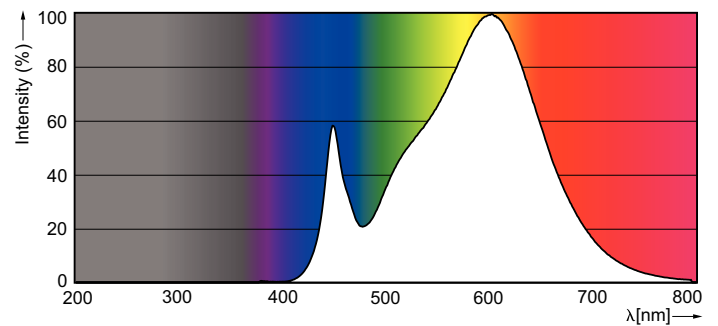

CorePro LED PLC

Product Data

Full product code	871869654115900
Order product name	CorePro LED PLC 9W 830 4P G24q-3
EAN/UPC – product	8718696541159
Order code	929001200802
Numerator – quantity per pack	1

Numerator – packs per outer box	10
Material no. (12NC)	929001200802
Net weight (piece)	0.088 kg

Dimensional drawing

Product	D1	D2	A1	A2	A3
CorePro LED PLC 9W 830 4P G24q-3	24.3 mm	28.4 mm	128.8 mm	148 mm	163.6 mm

Photometric data

LEDtube PLC 100mm 9W G24Q-3 830 950lm