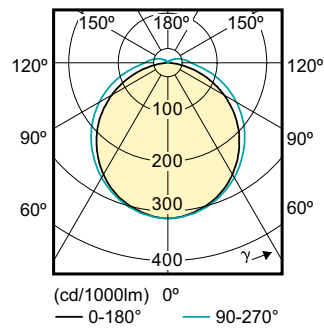

CorePro LED PLC

Product Data

Full product code	871869654115900
Order product name	CorePro LED PLC 9W 830 4P G24q-3
EAN/UPC – product	8718696541159
Order code	929001200802
Numerator – quantity per pack	1

Numerator – packs per outer box	10
Material no. (12NC)	929001200802
Net weight (piece)	0.088 kg

Dimensional drawing

Product	D1	D2	A1	A2	A3
CorePro LED PLC 9W 830 4P G24q-3	24.3 mm	28.4 mm	128.8 mm	148 mm	163.6 mm

Photometric data

LEDtube PLC 100mm 9W G24Q-3 830 950lm