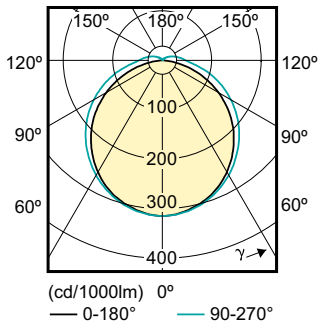

CorePro LED PLC

Fotometriska data