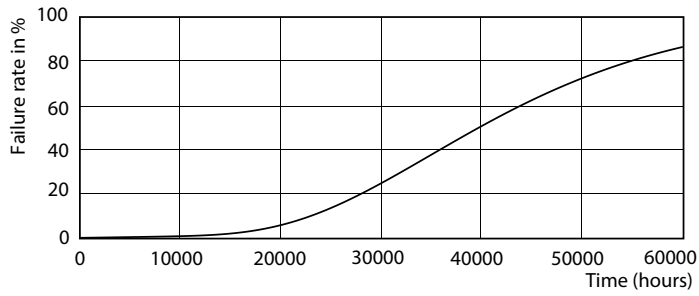

CorePro LED PLC

Lifetime