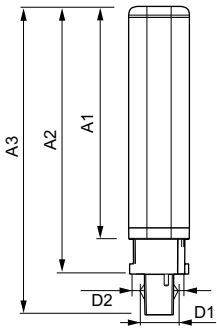

CorePro LED PLC

Energy Consumption kWh/1000 h	11 kWh
Product Data	
Full product code	871869654123400
Order product name	CorePro LED PLC CorePro LED PLC 8.5W 830 2P G24d-3
EAN/UPC – product	8718696541234

Order code	929001201202
Numerator – quantity per pack	1
Numerator – packs per outer box	10
Material no. (12NC)	929001201202
Net weight (piece)	0.090 kg

Dimensional drawing

LEDtube PLC 8.5W G24d-3/830 2P