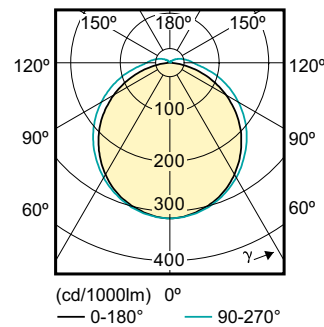

LEDtube PLC 100mm 9W G24D-3 830 950lm