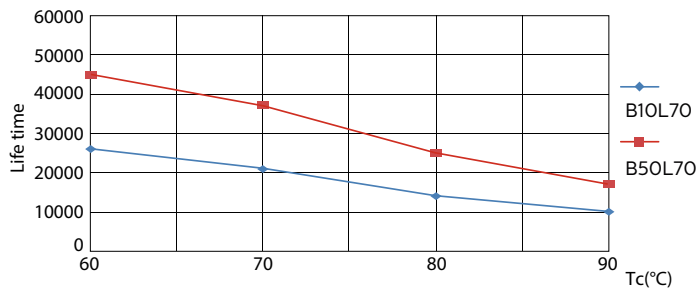

LEDtube PLC 100mm 9W G24D-3 830 950lm