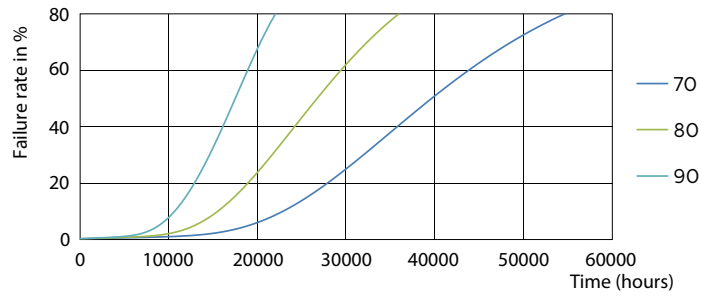

CorePro LED PLC

Lifetime