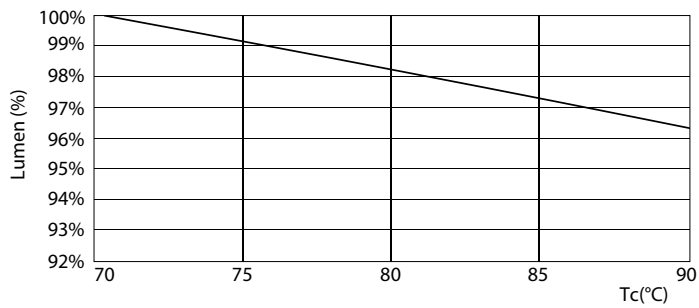

LEDtube PLC 100mm 9W G24D-3 830 950lm

LEDtube PLC 100mm 9W G24D-3 830 950lm

LEDtube PLC 100mm 9W G24D-3 830 950lm