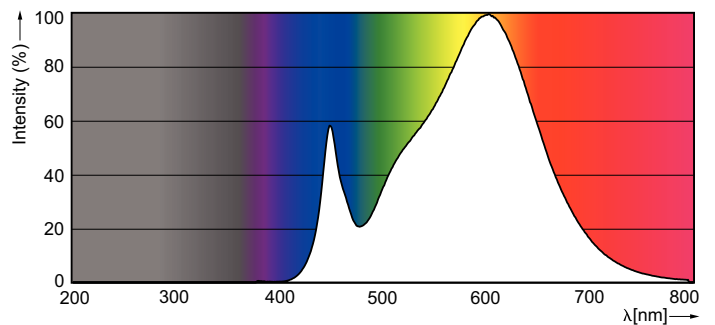

CorePro LED PLC

Energy Consumption kWh/1000 h	11 kWh
Product Data	
Full product code	871869654123400
Order product name	CorePro LED PLC CorePro LED PLC 8.5W 830 2P G24d-3
EAN/UPC – product	8718696541234

Order code	929001201202
Numerator – quantity per pack	1
Numerator – packs per outer box	10
Material no. (12NC)	929001201202
Net weight (piece)	0.090 kg

Dimensional drawing

Product	D1	D2	A1	A2	A3
CorePro LED PLC CorePro LED PLC 8.5W 830 2P G24d-3	24.3 mm	28.4 mm	128.8 mm	148 mm	170.6 mm

Photometric data

LEDtube PLC 100mm 9W G24D-3 830 950lm