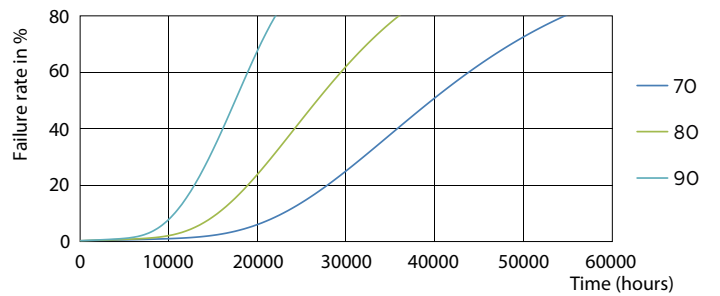

PLC /830, /840

CorePro LED PLC

Photometric data

STD 1200 mm 20 W /830 T8 I

Lifetime

LEDtube PLC 100mm 9W G24D-3 830 950lm

LEDtube PLC 100mm 9W G24D-3 830 950lm

LEDtube PLC 100mm 9W G24D-3 830 950lm