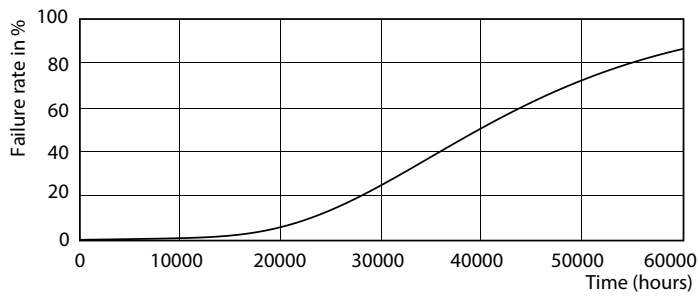

PLC /830, /840

CorePro LED PLC

Photometric data

STD 1200 mm 20 W /830 T8 I

Lifetime

LEDtube PLC 100mm 9W G24D-3 830 950lm

LEDtube PLC 100mm 9W G24D-3 830 950lm

LEDtube PLC 100mm 9W G24D-3 830 950lm