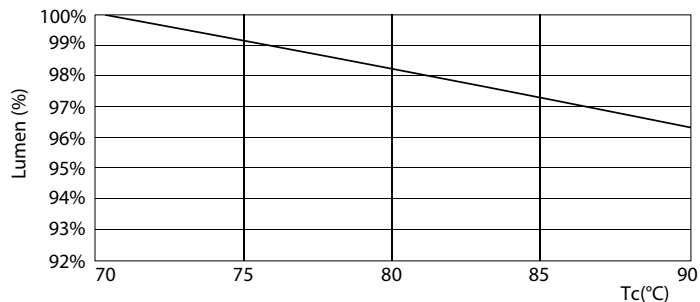

CorePro LED PLC

Lifetime

LEDtube PLC 100mm 9W G24D-3 830 950lm