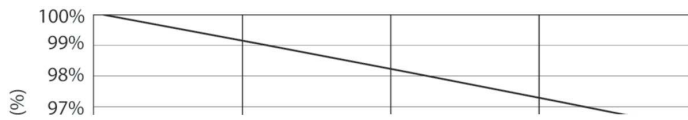

LEDtube PLC 100mm 9W G24D-3 830 950lm

LEDtube PLC 100mm 9W G24D-3 830 950lm

LEDtube PLC 100mm 9W G24D-3 830 950lm