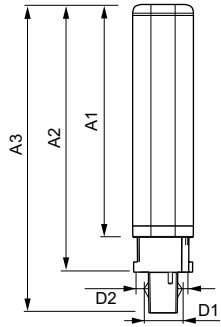

Temperature	
T-Ambient (Max)	35 °C
T-Ambient (Min)	-20 °C
T-Storage (Max)	65 °C
T-Storage (Min)	-40 °C
T-Case Maximum (Nom)	75 °C

Controls and Dimming	
Dimmable	No

Mechanical and Housing	
Product Length	200 mm
Bulb Shape	Tube, single-ended

Numerator - Quantity Per Pack	1
Numerator - Packs per outer box	10
Material Nr. (12NC)	929001201308
Net Weight (Piece)	0.090 kg

Dimensional drawing

LEDtube PLC 8.5W G24d-3/840 2P

Product	D1	D2	A1	A2	A3
LED PLC 8.5W 840 2P G24d-3	24.3 mm	28.4 mm	128.8 mm	148 mm	170.6 mm