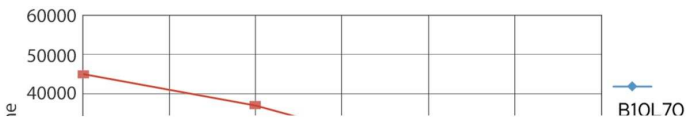

Product data

General Information	
Cap-Base	G24D-3 [G24d-3]
EU RoHS compliant	Yes
Nominal Lifetime (Nom)	30000 h
Switching Cycle	50000X

Light Technical	
Color Code	840 [CCT of 4000K]
Beam Angle (Nom)	120 °
Luminous Flux (Nom)	1000 lm
Color Designation	Cool White (CW)
Correlated Color Temperature (Nom)	4000 K
Luminous Efficacy (rated) (Nom)	117.00 lm/W
Color Consistency	<6
Color Rendering Index (Nom)	83
LLMF At End Of Nominal Lifetime (Nom)	70 %

Photometric data

LEDtube PLC 100mm 9W G24D-3 840 1000lm

LEDtube PLC 100mm 9W G24Q-3 840 1000lm

CorePro LED PLC 2P

Lifetime

LEDtube PLC 100mm 9W G24D-3 830 950lm

LEDtube PLC 100mm 9W G24D-3 830 950lm

LEDtube PLC 100mm 9W G24D-3 830 950lm