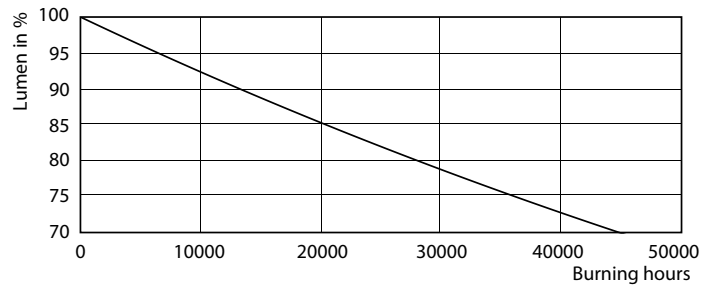

LEDtube PLC 100mm 7W G24D-2 830 650lm

LEDtube PLC 100mm 7W G24D-2 830 650lm