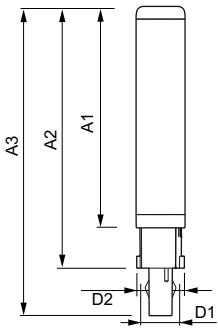

CorePro LED PLC

Energy Consumption kWh/1000 h	9 kWh
Product Data	
Full product code	871869654127200
Order product name	CorePro LED PLC CorePro LED PLC 6.5W 830 2P G24d-2
EAN/UPC – product	8718696541272

Order code	929001201402
Numerator – quantity per pack	1
Numerator – packs per outer box	10
Material no. (12NC)	929001201402
Net weight (piece)	0.077 kg

Dimensional drawing

LEDtube PLC 6.5W G24d-2/830 2P