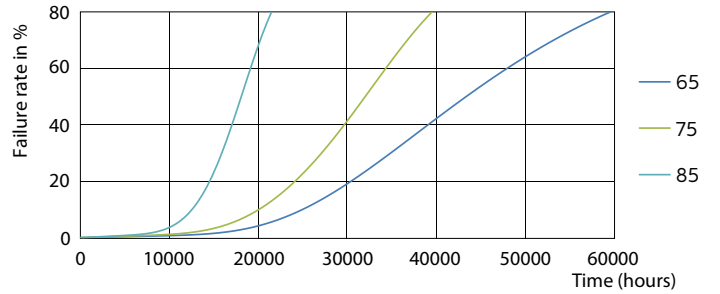

CorePro LED PLC

Lifetime