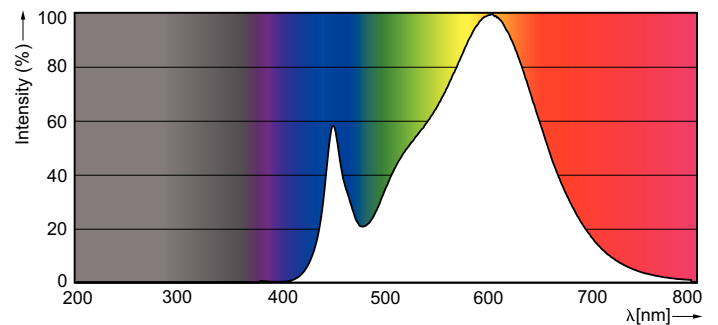

CorePro LED PLC

Energy Consumption kWh/1000 h	9 kWh
Product Data	
Full product code	871869654127200
Order product name	CorePro LED PLC CorePro LED PLC 6.5W 830 2P G24d-2
EAN/UPC – product	8718696541272

Order code	929001201402
Numerator – quantity per pack	1
Numerator – packs per outer box	10
Material no. (12NC)	929001201402
Net weight (piece)	0.077 kg

Dimensional drawing

Product	D1	D2	A1	A2	A3
CorePro LED PLC CorePro LED PLC 6.5W 830 2P G24d-2	24.3 mm	28.4 mm	105.8 mm	125 mm	147.6 mm

Photometric data

LEDtube PLC 100mm 7W G24D-2 830 650lm