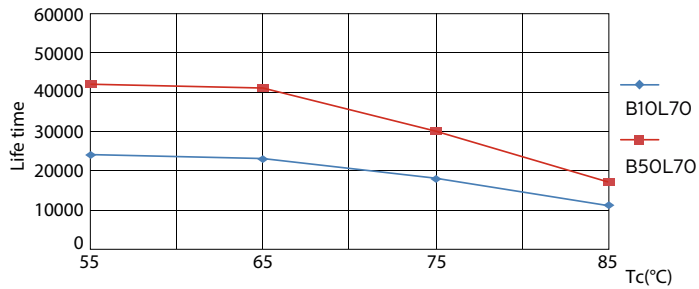

LEDtube PLC 100mm 7W G24D-2 830 650lm

LEDtube PLC 100mm 7W G24D-2 830 650lm