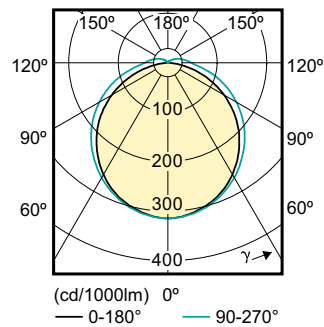

CorePro LED PLC

Energy Consumption kWh/1000 h	9 kWh
Product Data	
Full product code	871869654127200
Order product name	CorePro LED PLC CorePro LED PLC 6.5W 830 2P G24d-2
EAN/UPC – product	8718696541272

Order code	929001201402
Numerator – quantity per pack	1
Numerator – packs per outer box	10
Material no. (12NC)	929001201402
Net weight (piece)	0.077 kg

Dimensional drawing

Product	D1	D2	A1	A2	A3
CorePro LED PLC CorePro LED PLC 6.5W 830 2P G24d-2	24.3 mm	28.4 mm	105.8 mm	125 mm	147.6 mm

Photometric data

LEDtube PLC 100mm 7W G24D-2 830 650lm