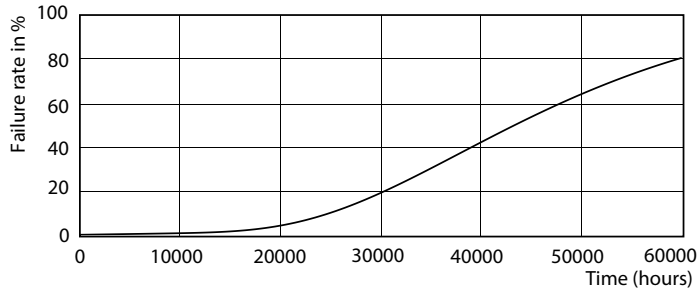

CorePro LED PLC

Lifetime