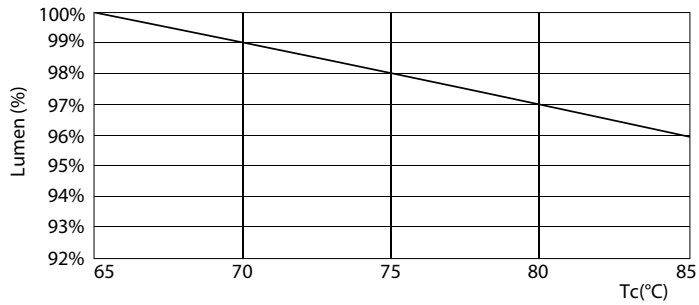

LEDtube PLC 100mm 7W G24D-2 830 650lm

LEDtube PLC 100mm 7W G24D-2 830 650lm