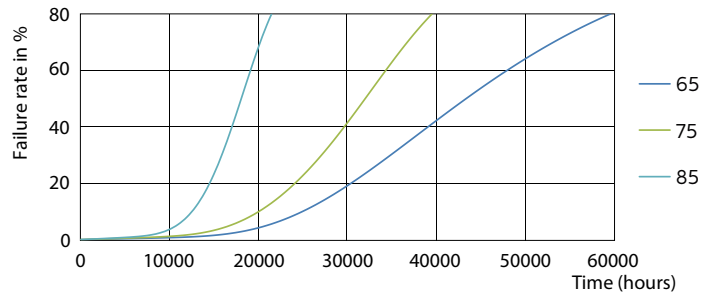

CorePro LED PLC

Lifetime