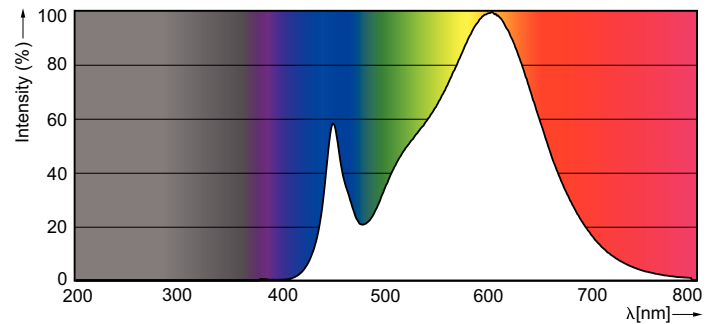

CorePro LED PLC

Product Data

Full product code	871869667003300
Order product name	CorePro LED PLC LED PLC 6.5W 830 2P G24d-2
EAN/UPC – product	8718696670033
Order code	67003300
Numerator – quantity per pack	1

Numerator – packs per outer box	10
Material no. (12NC)	929001201408
Net weight (piece)	0.080 kg

Dimensional drawing

Product	D1	D2	A1	A2	A3
CorePro LED PLC LED PLC 6.5W 830 2P G24d-2	24.3 mm	28.4 mm	105.8 mm	125 mm	147.6 mm

Photometric data

LEDtube PLC 100mm 7W G24D-2 830 650lm