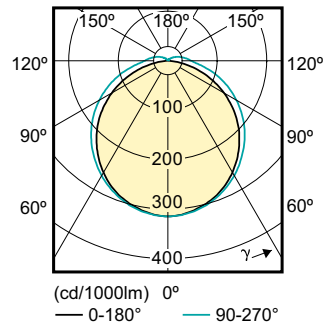

CorePro LED PLC

Product Data

Full product code	871869667003300
Order product name	CorePro LED PLC LED PLC 6.5W 830 2P G24d-2
EAN/UPC – product	8718696670033
Order code	67003300
Numerator – quantity per pack	1

Numerator – packs per outer box	10
Material no. (12NC)	929001201408
Net weight (piece)	0.080 kg

Dimensional drawing

Product	D1	D2	A1	A2	A3
CorePro LED PLC LED PLC 6.5W 830 2P G24d-2	24.3 mm	28.4 mm	105.8 mm	125 mm	147.6 mm

Photometric data

LEDtube PLC 100mm 7W G24D-2 830 650lm