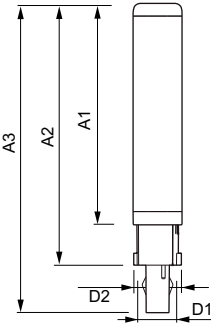

CorePro LED PLC

Product Data

Full product code	871869667003300
Order product name	CorePro LED PLC LED PLC 6.5W 830 2P G24d-2
EAN/UPC – product	8718696670033
Order code	67003300
Numerator – quantity per pack	1

Numerator – packs per outer box	10
Material no. (12NC)	929001201408
Net weight (piece)	0.080 kg

Dimensional drawing

LEDtube PLC 6.5W G24d-2/830 2P