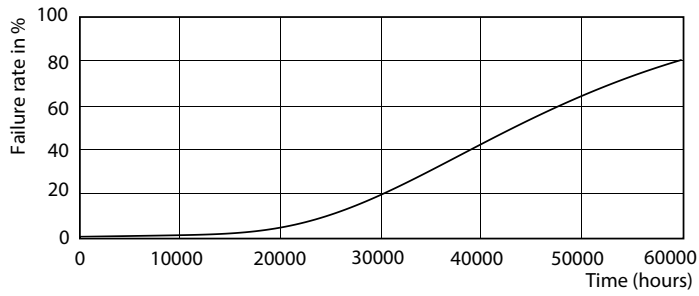

CorePro LED PLC

Lifetime