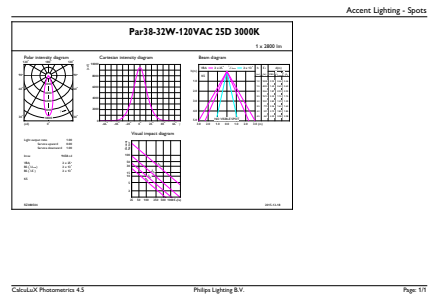

LEDspot, PAR38 35W 2800lm 3000K 15D

Photometric data