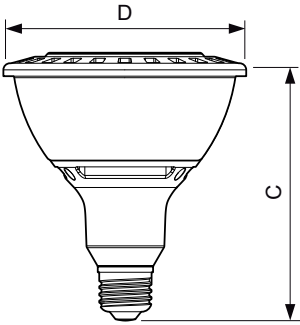

### Product data

General Information	
Base	E26 [ Single Contact Medium Screw]
Nominal Lifetime (Nom)	25000 h
Switching Cycle	50000X
Technical Type	32-250W

Light Technical	
Color Code	830 [ CCT of 3000K]
Beam Angle (Nom)	15 °
Initial lumen (Nom)	2800 lm
Luminous Flux (Rated) (Nom)	2800 lm
Luminous Intensity (Nom)	30000 cd
Color Designation	White (WH)
Rated Beam Angle	15 °
Correlated Color Temperature (Nom)	3000 K
Luminous Efficacy (rated) (Nom)	88 lm/W
Color Consistency	<6
Color Rendering Index (Nom)	80
LLMF At End Of Nominal Lifetime (Nom)	70 %

## Dimensional drawing

PAR38 35W-70W 2800lm 15D 3000K E26 ND

Product	D	C
120V PAR38 32W 15D 3000K SO	122 mm	133 mm