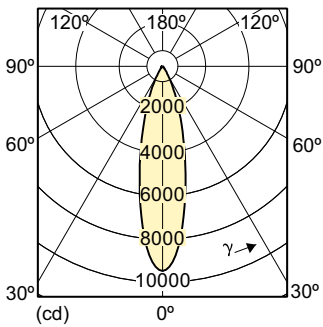

LEDspot, PAR38 35W 2800lm 3000K