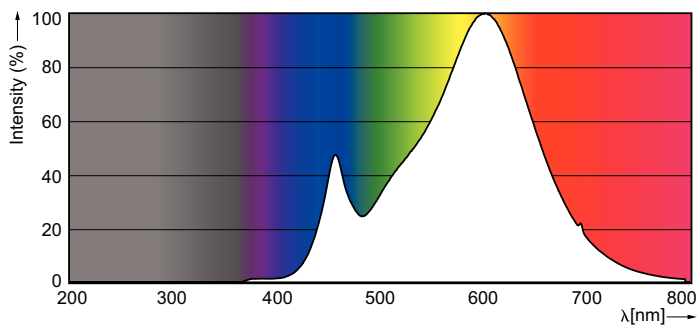

Photometric data