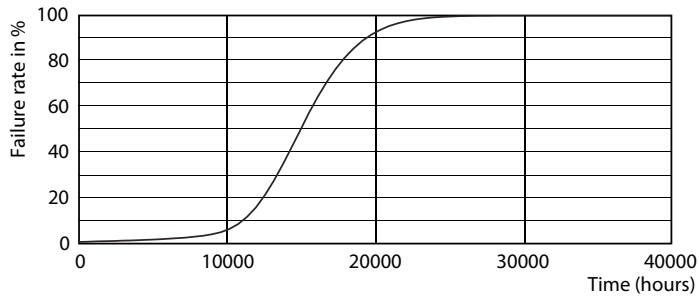

Product data

General Information	
Cap-Base	E14 [E14]
Nominal lifetime	15,000 hour(s)
Switching Cycle	50,000
Lighting Technology	LED
Light Technical	
Color Code	840 [CCT of 4000K]
Luminous Flux	290 lumen
Color Designation	Cool White (CW)
Correlated Color Temperature (Nom)	4000 K
Luminous Efficacy (rated) (Nom)	82.86 lm/W
Color Consistency	<6
Color rendering index (CRI)	80
LLMF At End Of Nominal Lifetime (Nom)	70 %
Operating and Electrical	
Line Frequency	50 to 60 Hz
Input Frequency	50 to 60 Hz
Power Consumption	3.5 W

Photometric data

Light Distribution Diagram - CorePro candle ND 3.5-25W E14 840 B35 FR

Spectral Power Distribution Colour - CorePro candle ND 3.5-25W E14 840 B35 FR

CorePro Plastic LEDcandles & lusters

Lifetime