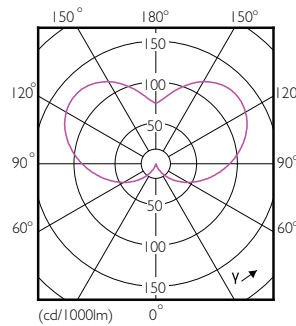

Product data

General Information	
Cap-Base	E14 [E14]
Nominal lifetime	15,000 hour(s)
Switching Cycle	50,000
Lighting Technology	LED
Light Technical	
Color Code	840 [CCT of 4000K]
Luminous Flux	290 lumen
Color Designation	Cool White (CW)
Correlated Color Temperature (Nom)	4000 K
Luminous Efficacy (rated) (Nom)	82.86 lm/W
Color Consistency	<6
Color rendering index (CRI)	80
LLMF At End Of Nominal Lifetime (Nom)	70 %
Operating and Electrical	
Line Frequency	50 to 60 Hz
Input Frequency	50 to 60 Hz
Power Consumption	3.5 W

Lamp Current (Nom)	35 mA
Wattage Equivalent	25 W
Starting Time (Nom)	0.5 s
Warm-up time to 60% light	0.5 s
Power Factor (Fraction)	0.4
Voltage (Nom)	220-240 V
Temperature	
T-Case Maximum (Nom)	75 °C
Controls and Dimming	
Dimmable	No
Mechanical and Housing	
Bulb Finish	Frosted
Bulb Shape	B35 [B 35mm]
Approval and Application	
Energy Consumption kWh/1000 h	4 kWh

Photometric data

Light Distribution Diagram - CorePro candle ND 3.5-25W E14 840 B35 FR

Spectral Power Distribution Colour - CorePro candle ND 3.5-25W E14 840 B35 FR

CorePro Plastic LEDcandles & lusters

Lifetime