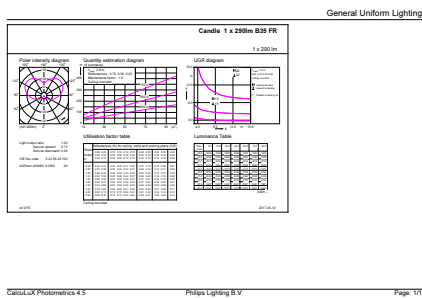

CorePro Plastic LEDcandles & lusters

EU RoHS compliant	Yes
Product Data	
Full product code	871869654348100
Order product name	CorePro candle ND 3.5-25W E14 840 B35 FR
Order code	54348100
Numerator - Quantity Per Pack	1

Numerator - Packs per outer box	10
Material number (12NC)	929001205602
Full product name	CorePro LEDcandle ND 3.5-25W E14 840 B35 FR
EAN/UPC - Case	8718696543498

Dimensional drawing

Product	D	C
CorePro candle ND 3.5-25W E14 840 B35 FR	35 mm	106 mm

Photometric data

Light Distribution Diagram - CorePro candle ND 3.5-25W E14 840 B35 FR