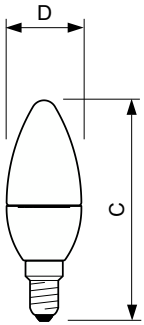

CorePro Plastic LEDcandles & lusters

EU RoHS compliant	Yes
Product Data	
Full product code	871869654348100
Order product name	CorePro candle ND 3.5-25W E14 840 B35 FR
Order code	54348100
Numerator - Quantity Per Pack	1

Numerator - Packs per outer box	10
Material number (12NC)	929001205602
Full product name	CorePro LEDcandle ND 3.5-25W E14 840 B35 FR
EAN/UPC - Case	8718696543498

Dimensional drawing

Product	D	C
CorePro candle ND 3.5-25W E14 840 B35 FR	35 mm	106 mm