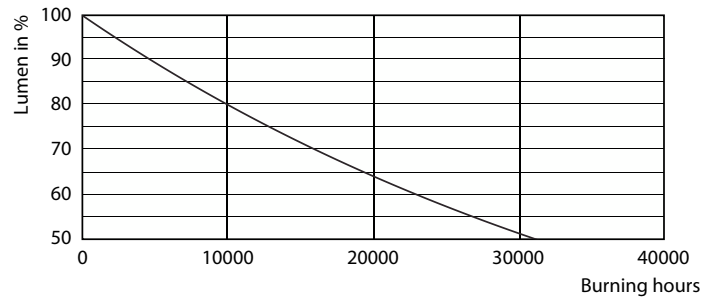

Product data

General Information	
Cap-Base	E14 [E14]
Nominal lifetime	15,000 hour(s)
Switching Cycle	50,000
Lighting Technology	LED
Light Technical	
Color Code	840 [CCT of 4000K]
Luminous Flux	290 lumen
Color Designation	Cool White (CW)
Correlated Color Temperature (Nom)	4000 K
Luminous Efficacy (rated) (Nom)	82.86 lm/W
Color Consistency	<6
Color rendering index (CRI)	80
LLMF At End Of Nominal Lifetime (Nom)	70 %
Operating and Electrical	
Line Frequency	50 to 60 Hz
Input Frequency	50 to 60 Hz
Power Consumption	3.5 W

Photometric data

Light Distribution Diagram - CorePro candle ND 3.5-25W E14 840 B35 FR

Spectral Power Distribution Colour - CorePro candle ND 3.5-25W E14 840 B35 FR

CorePro Plastic LEDcandles & lusters

Lifetime