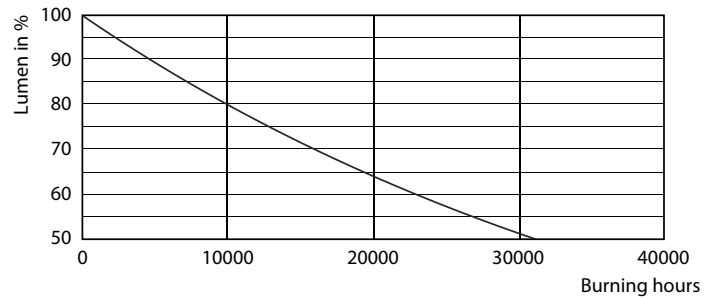

CorePro Plastic LEDcandles & lusters

Photometric data

Spectral Power Distribution Colour - Corepro candle ND 5.5-40W E14 840 B35 CL

Lifetime

Life Expectancy Diagram - Corepro candle ND 5.5-40W E14 840 B35 CL

Lumen Maintenance Diagram - Corepro candle ND 5.5-40W E14 840 B35 CL