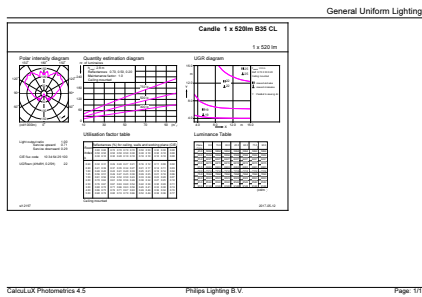

CorePro Plastic LEDcandles & lusters

Mechanical and Housing

Bulb Finish	Clear
Bulb Shape	B35 [B 35mm]

Approval and Application

Energy Consumption kWh/1000 h	6 kWh
EyeComfort	Yes

Product Data

Order product name	Corepro candle ND 5.5-40W E14 840 B35 CL

Full product name	Corepro candle ND 5.5-40W E14 840 B35 CL
Full product code	871869654340500
Order code	929001206002
Material Nr. (12NC)	929001206002
Numerator - Quantity Per Pack	1
EAN/UPC - Product/Case	8718696543405
Numerator - Packs per outer box	10
EAN/UPC - Case	8718696543412

Dimensional drawing

Product	D	C
Corepro candle ND 5.5-40W E14 840 B35 CL	35 mm	106 mm

Photometric data

General uniform lighting - Corepro candle ND 5.5-40W E14 840 B35 CL

Light Distribution Diagram - Corepro candle ND 5.5-40W E14 840 B35 CL