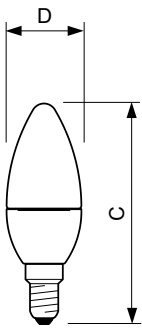

## Mechanical and Housing

Bulb Finish	Clear
Bulb Shape	B35 [B 35mm]

## Dimensional drawing

Product	D	C
Corepro candle ND 5.5-40W E14 840 B35 CL	35 mm	106 mm