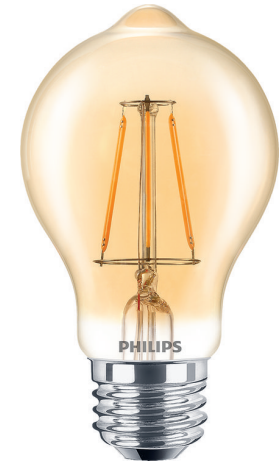

PHILIPS

Eco passport

4.5A19b/LEDFilament/820/CL-A/DIM 120V A-Shape LED

Philips A-shape LED lamps are the LED alternative to standard incandescents. It provides beautiful light and dependable performance you expect from LED at an affordable price.

Energy

- **Dimmable:** Yes
- **Luminous Efficacy (rated) (Nom):** 77 lm/W
- **Power (Nom):** 4.5 W

Circularity

- **Nominal Lifetime (Nom):** 15000 h

Packaging

- **Copy SAP Weight Paper Unit (Case):** 0.695 kg
- **Copy SAP Weight Paper Unit (Piece):** 0.022 kg