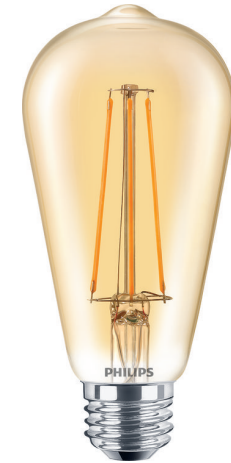

PHILIPS

Eco passport

5.5ST19/LEDFilament/820/CL-A/DIM 120V LED Designer Deco

Philips LED Designer Deco lamps allow you to maintain a warm, classic light or a modern, chic effect while providing longer life and energy savings

Energy

- **Dimmable:** Yes
- **Luminous Efficacy (rated) (Nom):** 72 lm/W
- **Power (Nom):** 5.5 W

Circularity

- **Nominal Lifetime (Nom):** 15000 h

Packaging

- **Copy SAP Weight Paper Unit (Case):** 0.470 kg
- **Copy SAP Weight Paper Unit (Piece):** 0.022 kg